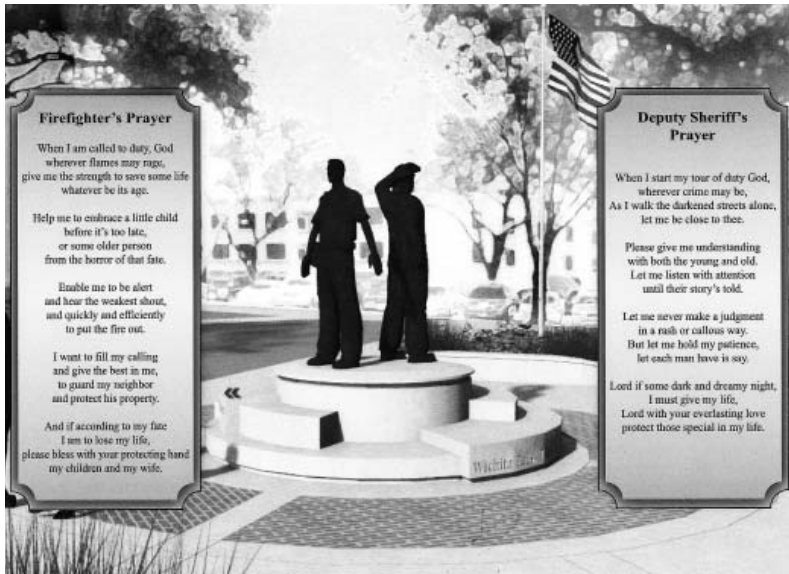

Wichita County Memorial Honoring Fallen Deputies and Volunteer Firefighters

IT'S TIME TO PURCHASE YOUR BRICK!

Sales must be made before June 30, 2020

Firefighter's Prayer

Deputy Sheriff's Prayer

Brick Sales

4x8 Brick
w/60 characters
$100

8x8 Brick
w/120 characters
$200

8x8 Brick
w/Logo and
60 Characters
$300

**Help us
honor
those that
have given
their all.**

Memorial to be placed at the new Law Enforcement Center

Visit www.wcsocaa.org or call Warren at (940) 631-8435