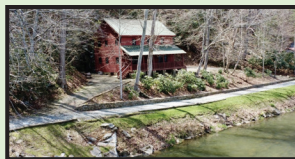

FOX FIRE Realty

REDUCED

1010 Rash Rd., Sparta

2BR, 1BA, Cottage Near the Blue Ridge Parkway and Stone Mtn. State Park.

MLS # 261850 0.53Ac.+ / \$269,900

REDUCED

175 Sunset Dr., Sparta

1BR, 2BA, Meticulously Maintained Ranch Style Home in the Heart of Sparta.

MLS # 261410 0.53Ac.+ / \$389,900

34 Atwood St., Sparta

2BR, 2BA, New Construction Modern Mtn. Retreat in the Heart of Town.

MLS # 261398 0.323Ac.+ / \$334,900

638 Ridge Rd., Roaring Gap

4BR, 4BA, Mtn. Retreat w/Space & Serenity in High Meadows Golf & Country Club.

MLS # 262032 0.28Ac.+ / \$485,000

1052 Halsey Knob Rd., Sparta

2BR, 2BA, Charming New Construction w/Pastoral & Long Range Mtn. Views.

MLS # 261171 0.797Ac.+ / \$399,500

180 Riverwood Ln., Sparta

3BR, 2.5BA, Mtn. Retreat w/Stunning River Views. 300ft. of frontage on New River.