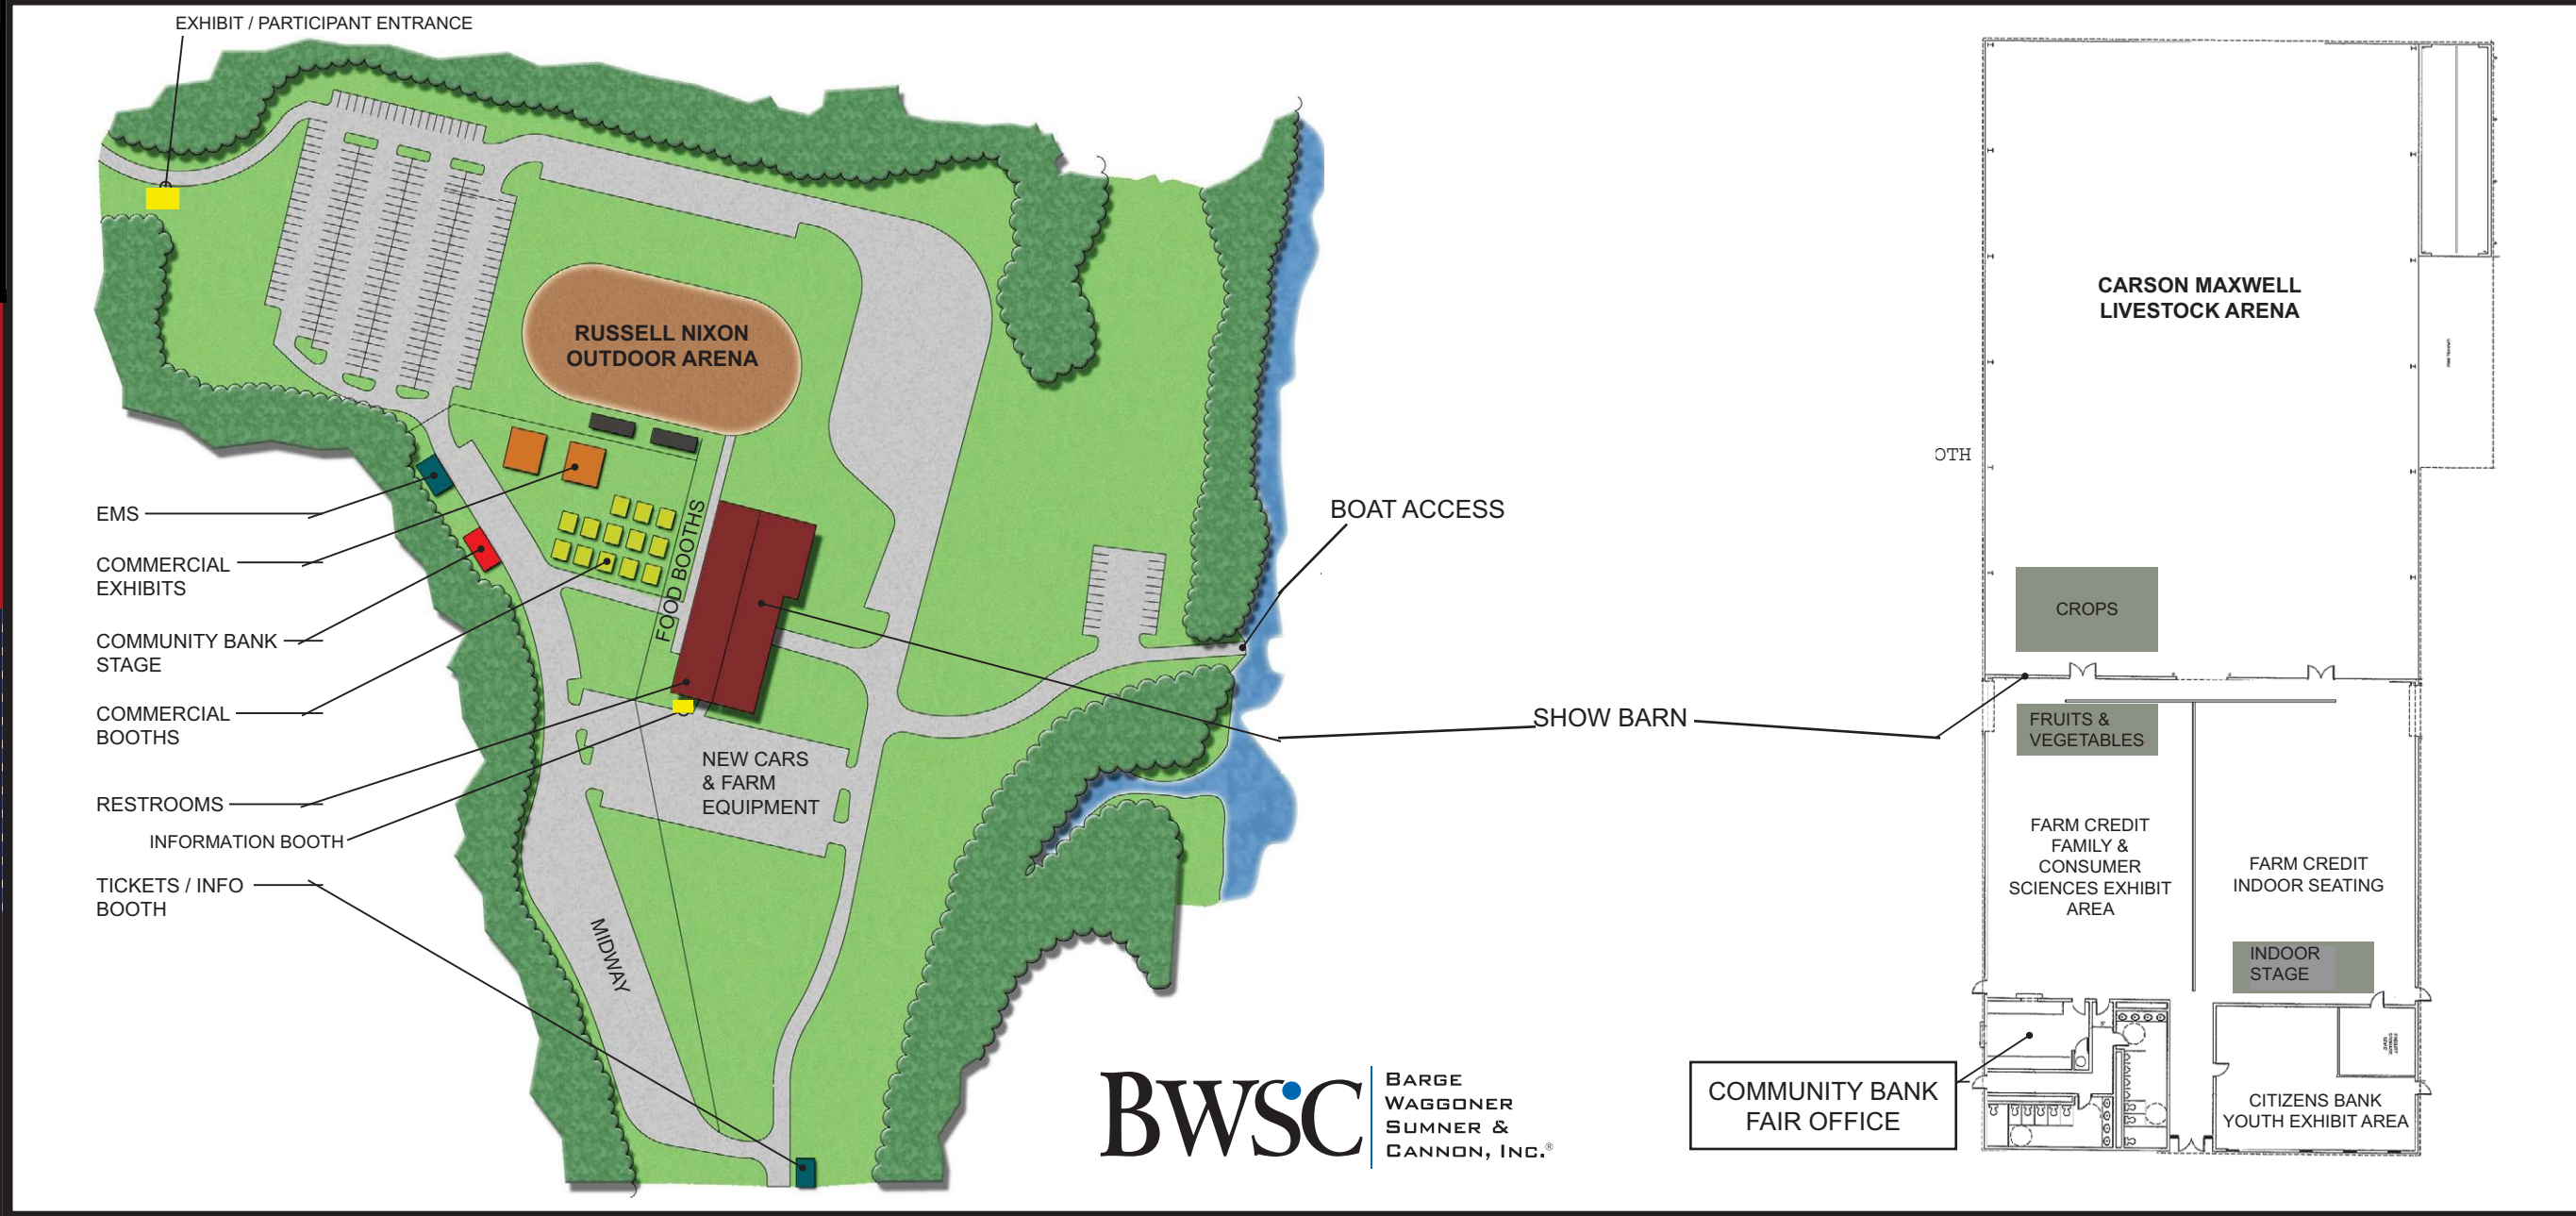

104.1 FM RANCH
TODAYS HOT NEW COUNTRY!
www.1041TheRanch.net

Visit Our Website or Find Us On Social Media

Facebook, Instagram, Twitter, tumblr.

Everywhere you are 24/7

Sarah Marie Smith
MEDIATOR
www.time2mediate.com

Hope you have fun at the Smith County Fair!

Powell's Tire Store
Family Owned & Operated For Over 30 Years
Brandon Powell • Jason Powell
Highway 85 • Defeated Creek, TN
615-774-3230

Thanks for letting me serve you
MICHAEL NESBITT
COUNTY MAYOR

GRANVILLE
146 Clover Street
BED & BREAKFAST
GIFTS SHOP
ANTIQUE SHOP

The Carthage Pavilion
ASSISTED LIVING
130 Lebanon Highway, Carthage, TN 37030
615-588-1040 thecarthagepavilionassistedliving.com

compliments of
Jerri Lin Malone
Smith County Register of Deeds
122 Turner High Circle • Suite 113
Carthage, TN 37030
615-735-1760

HWY 25 MOTORS LLC
54 Dixon Springs Hwy., Carthage, TN 37030
Business 615-735-6208
Mobile 615-683-7869 Stan & Carolyn Webster
Mobile 615-489-2594 Jay Vinson

God Bless America!!!
T. S. M. Farms
Specialty Lumber For Creative Tabletops & Bars
Tim Manning (931)607-2156
www.tsmfarms.com

SMITH COUNTY FARM BUREAU
A MEMBER SERVICE
Life-Fire-Auto-Farmer's Liability
TRH Health Plans
TRH Representative - Tammy Sirey • Eddie Linder - Agency Mgr.
• Ben Hearn - Agent • Brian Denton - Agent • Josh Brown - Agent
735-9446 Carthage, Tennessee

CITIZENS BANK
Carthage 615-735-1490   Gordonsville 615-683-8243
Hwy. 25 615-735-2808   S. Carthage 615-735-1619
Member FDIC

It is such an honor to serve you.
Blessings,
Terri Lynn Weaver
(faithful to our values.)

SMITH FARMERS CO-OP
Your hometown store.
Complete Line of Farm & Home Supplies
• Feed • Seed • Fertilize   **615-735-0404**

Carthage Courier
509 Main Street North • Carthage, TN
(615) 735-1110 • Fax: (615) 735-0635
WWW.CARTHAGECOURIER.COM

SMITH COUNTY BANK
Branch of Citizens Bank of Lafayette
Carthage - Main St. Office 735-2800   Hwy. 25 Branch 735-2618
www.citizens-bank.org

C. D. "DIGGER"
POINDEXTER REALTY & AUCTION
505 NORTH MAIN STREET • CARTHAGE, TN
735-2244
C. D. Poindexter, Owner/Broker/Auctioneer
Firm No. 2547

DALE'S Towing & Recovery
615-735-8600 • 158-B Ashley Ave. • Carthage, TN 37030
615-449-0372 • 315 S. Maple Street • Lebanon, TN 37087
ONCALL 24 • 7
Emergency Services
"You Call ... We Haul!"
DALE SHOEMAKE

SANDERSON FUNERAL HOMES INC
Carthage and Kempville