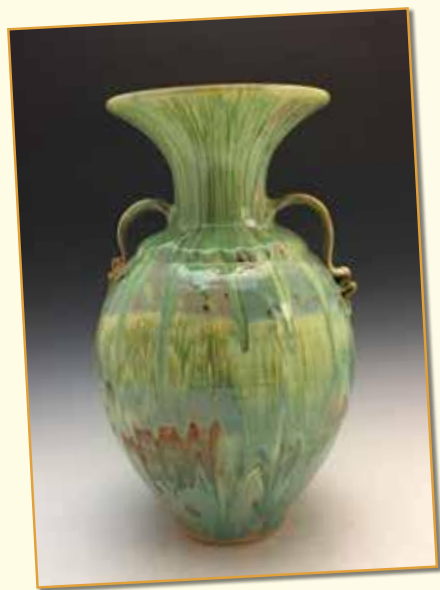

MANGUM • CATER

ON MAIN

POTTERY STUDIO & GALLERY

Christmas
SALE 20% OFF

FRIDAY THROUGH **SATURDAY**
NOV. 25 **DEC. 3**

OPEN: Mon - Sat • 10am - 5pm

24 S. Main St • Sparta, NC
336-657-0990 • 336-200-3099