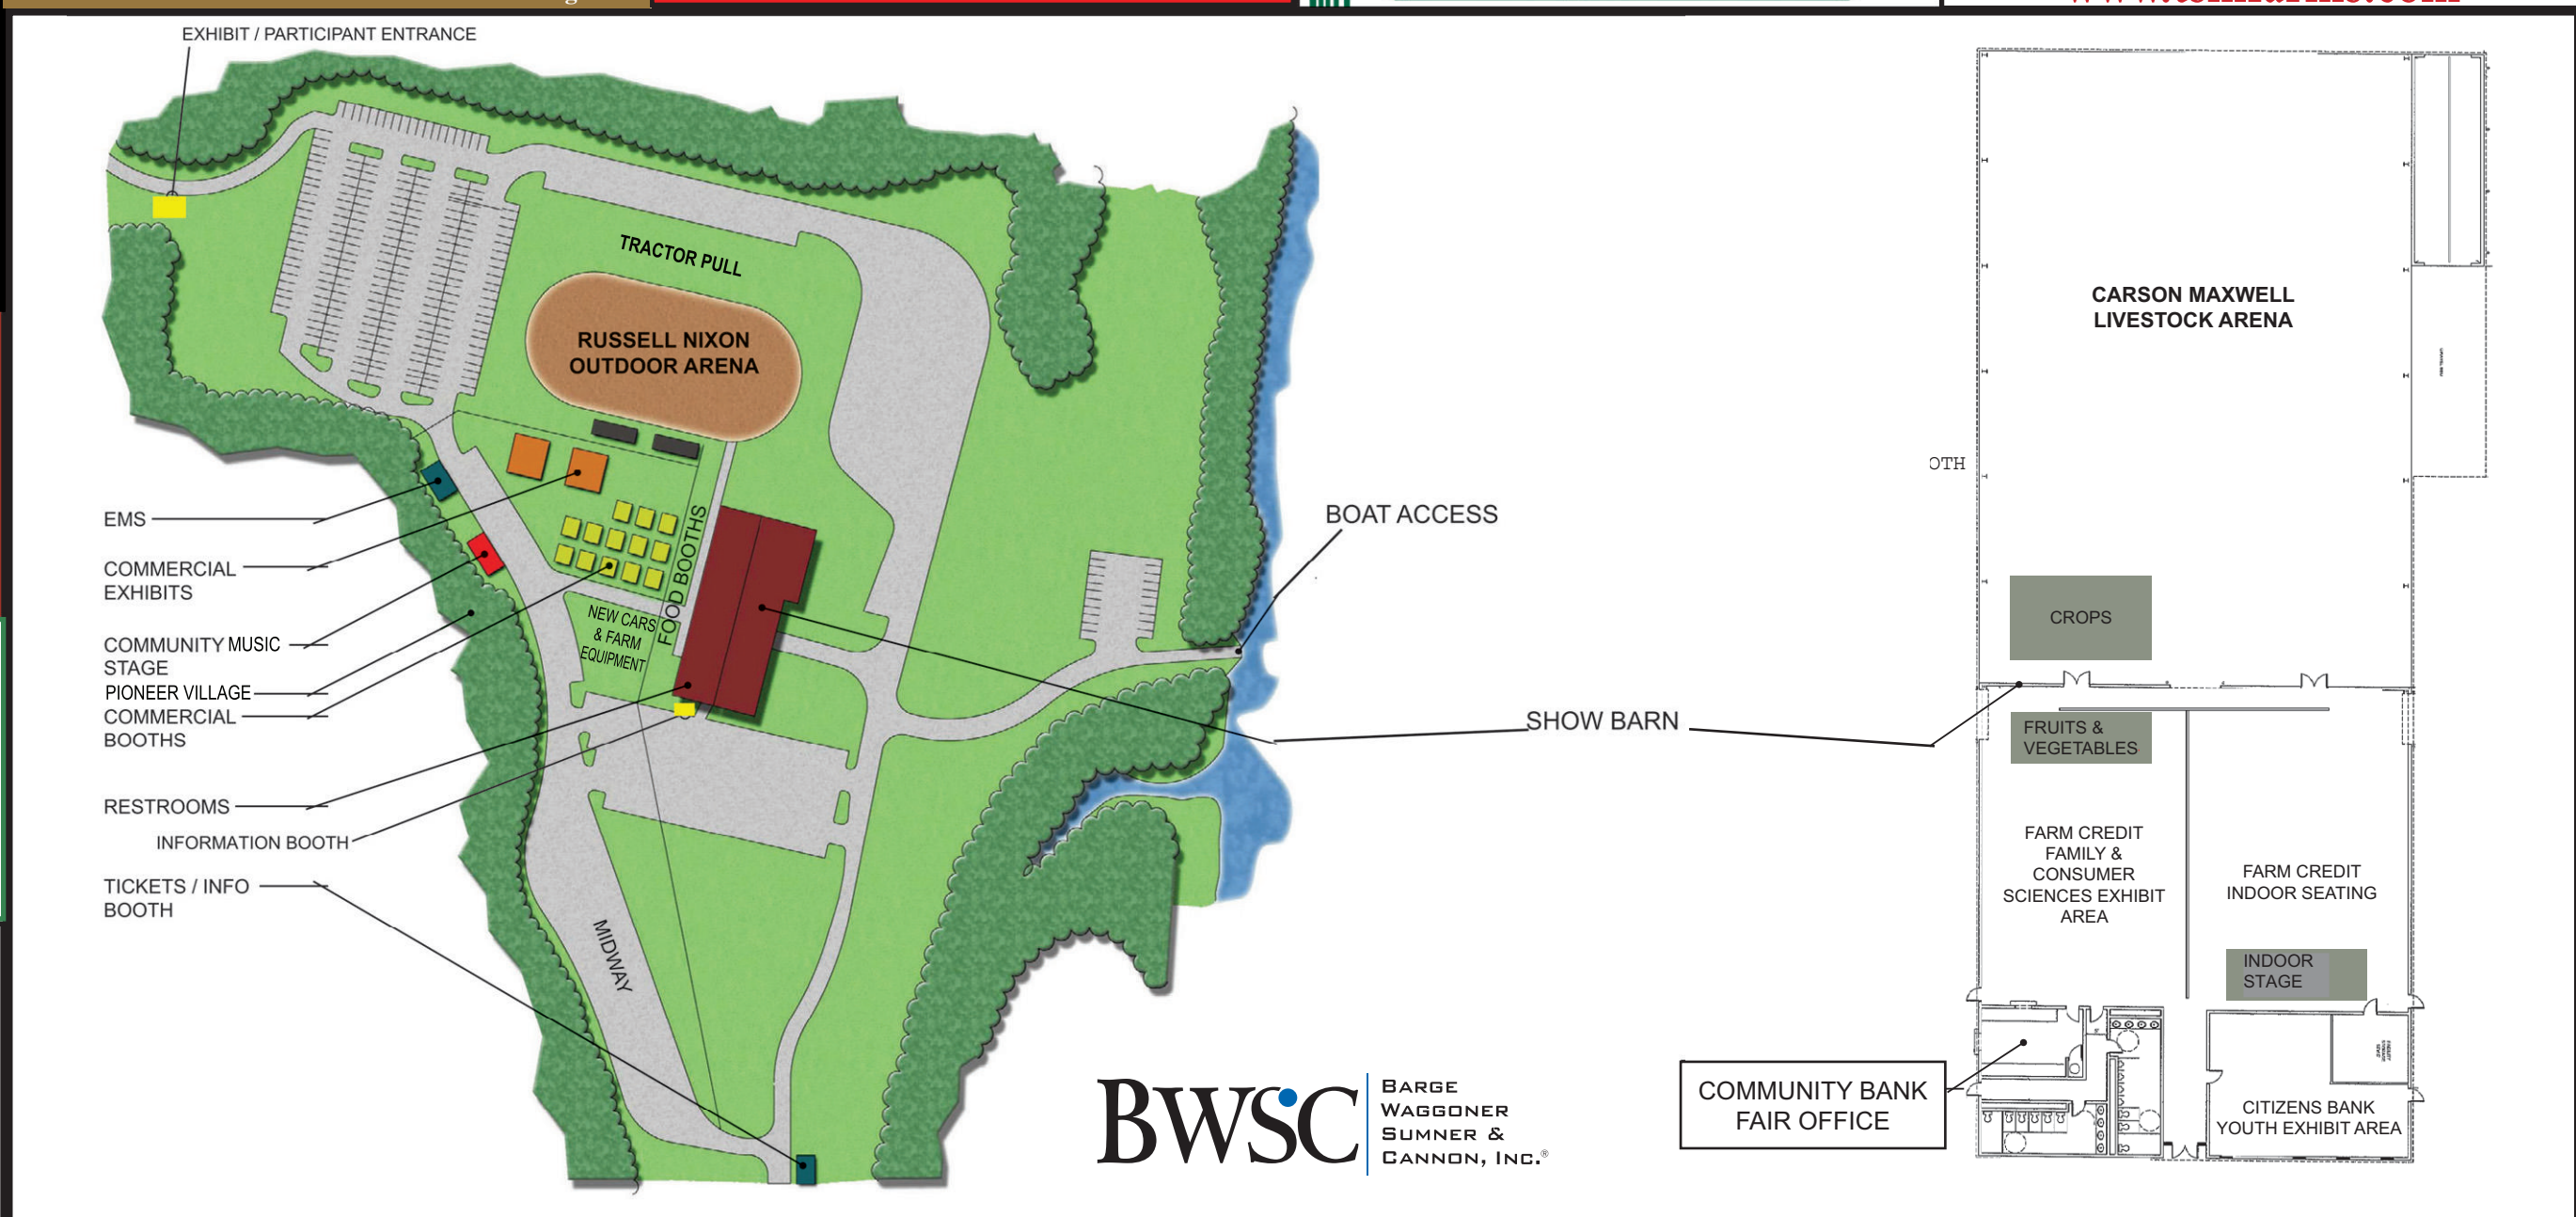

146 Clover Street
GRANVILLE
BED & BREAKFAST
GIFTS SHOP
ANTIQUÉ SHOP

God Bless America!!!
T. S. M. Farms
Specialty Lumber For Creative Tabletops & Bars
Tim Manning (931)607-2156
www.tsmfarms.com

BWSC
BARGE
WAGGONER
SUMNER &
CANNON, INC.®