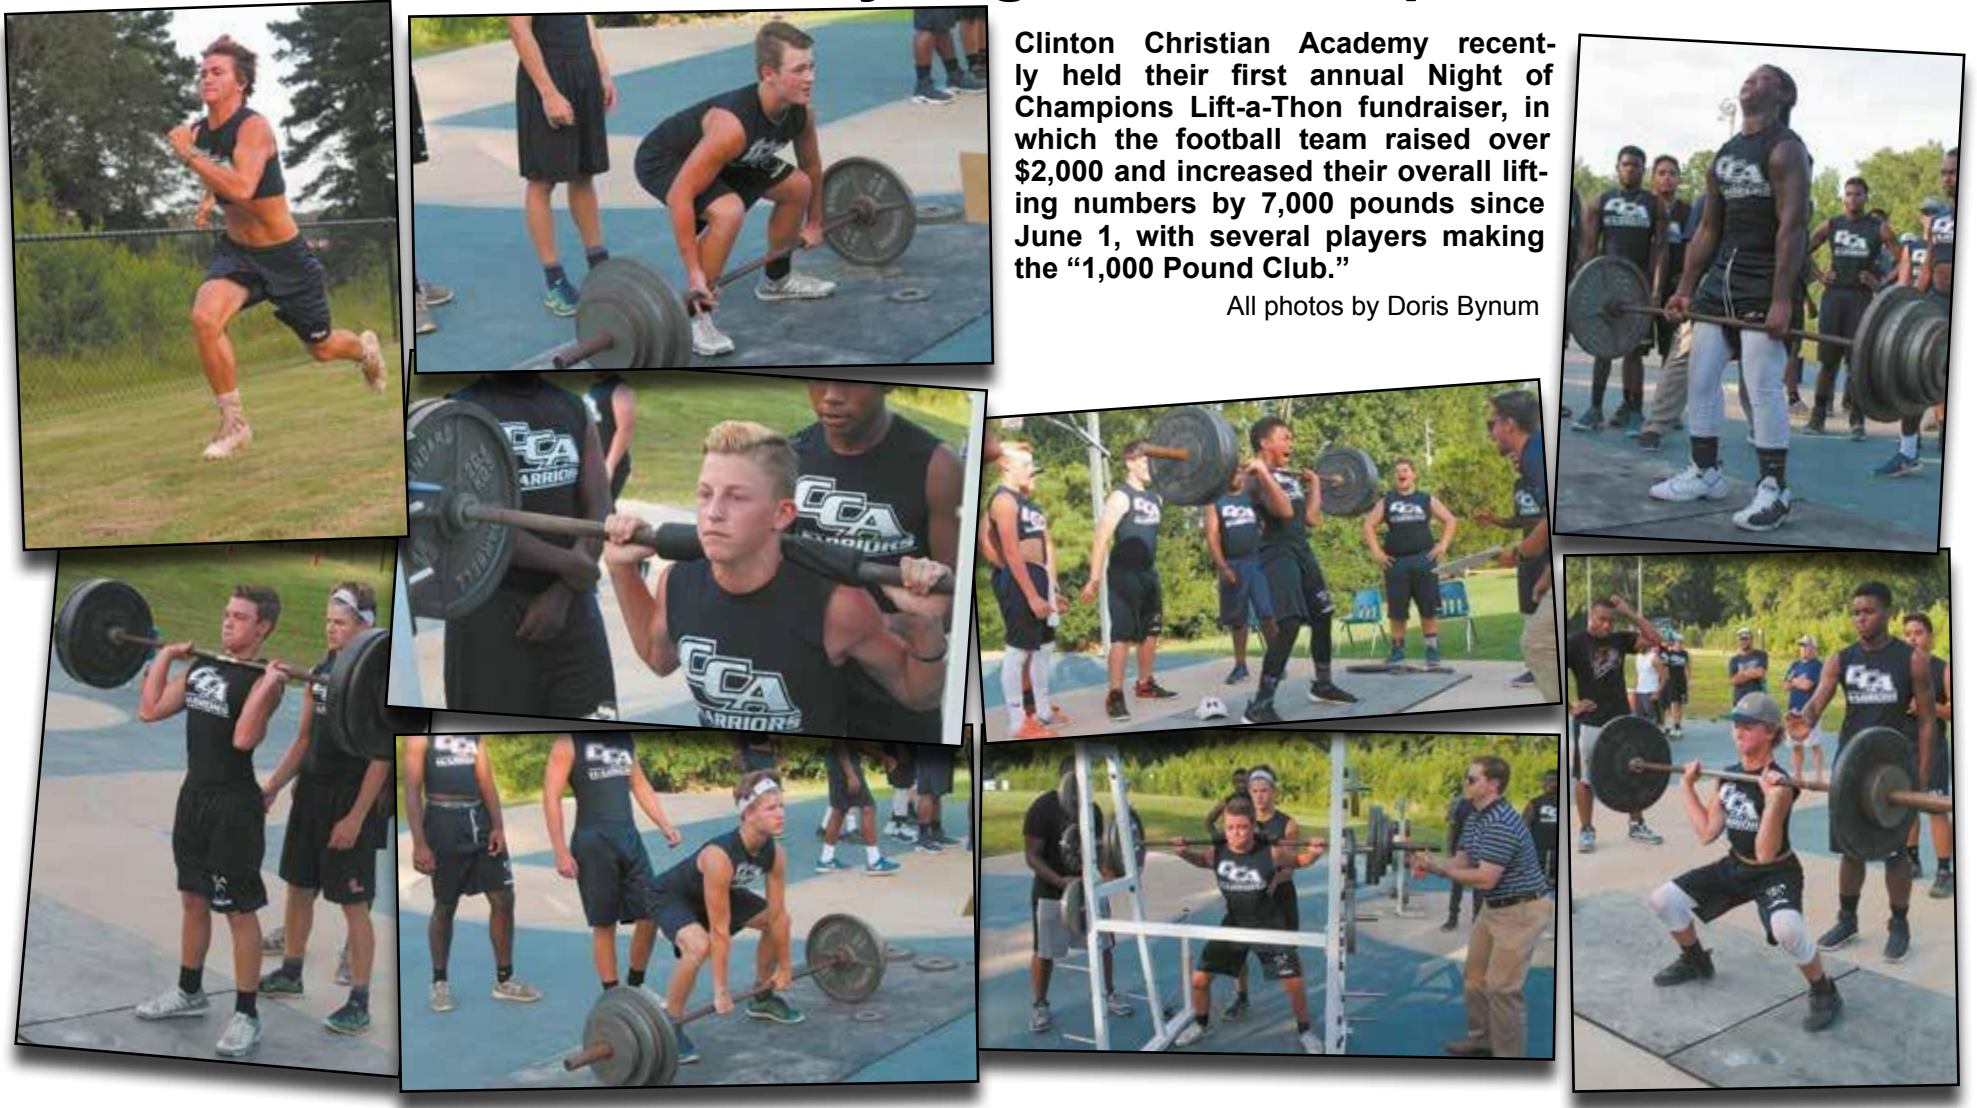

Clinton Christian Academy Night of Champions Lift-a-Thon

Clinton Christian Academy recently held their first annual Night of Champions Lift-a-Thon fundraiser, in which the football team raised over \$2,000 and increased their overall lifting numbers by 7,000 pounds since June 1, with several players making the "1,000 Pound Club."

3 Southern Oaks, Clinton
\$429,900 / Jennifer Dougherty 601-624-3003

34 Cascades, Clinton
\$139,900 / Lisa Hughes 601-624-5449

506 Trailwood, Clinton
\$168,900 / Cindy Cain 601-317-4680

118 Baileys Ridge, Clinton
\$187,900 / Lisa Hughes 601-624-5449