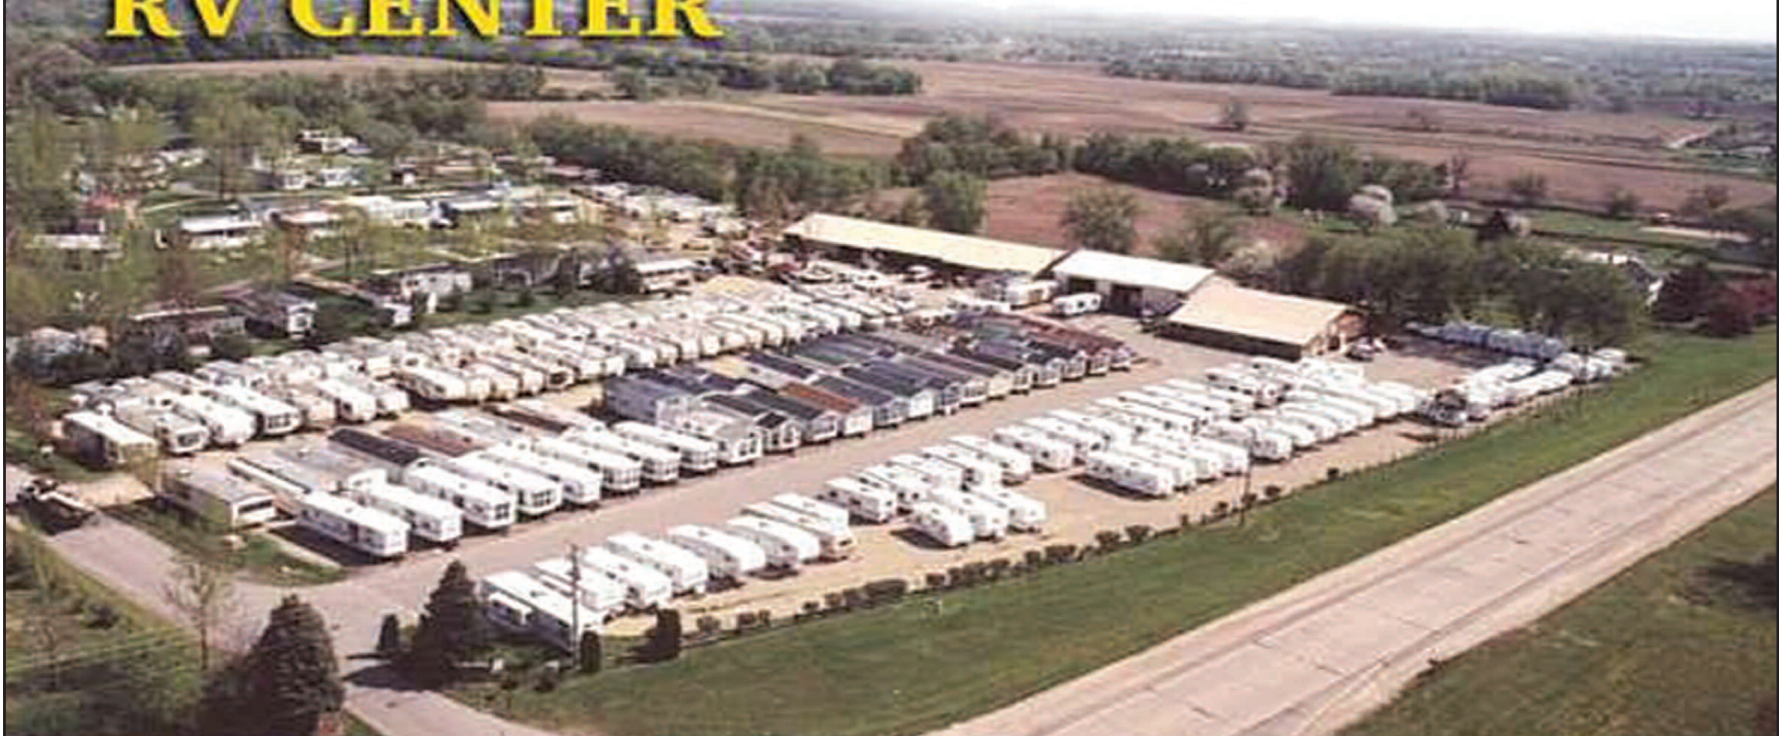

Lakes 2017 - Section 2

Beloit • Edgerton • Janesville • Milton • Newville • Rock River

WISCONSIN'S LARGEST Park Model Dealer

www.lakelandrv.com

Park Models • Travel Trailers • Pre-Owned

**SUMMIT
RV**

Kropf
Emblem of Excellence
Since 1946

Quailridge

- Park Models (12 wide & 8 wide)
- Pre-owned Motor Homes
- Pre-owned Travel Trailers
- Factory Certified Service Department
- 5th Wheels
- Financing Available
- Pre-owned Pop-up Campers
- Mobile In-Park Service

**SUMMER
STORE HOURS**
**CLOSED ON WEDNESDAYS
AND SUNDAYS**
 We are open M, T, TH, F 9 - 5
 and SAT. 10 - 4

CALL
800-582-2671
1-800-58-CAMP-1

Located at: Lakeland Camping Resort
ON BEAUTIFUL LAKE KOSHKONONG
2801 E. Highway 59, Milton, WI 53563
www.lakelandrv.com