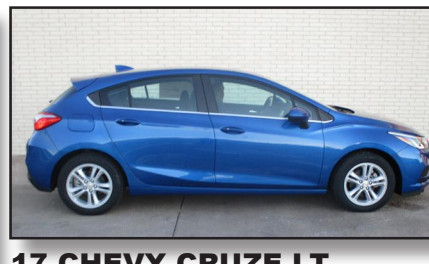

APRIL SHOWER OF SAVINGS

April showers have finally arrived and the country side is starting to green up. This is a great time of year and Chevrolet is making it better with some tremendous rebates on all of our 2017 Chevrolet models. Along with spring showers brings the possibilities of hail storms and we have a lot of spring/summer inventory coming with over 40 new units available. Therefore, we are putting some **"HEAVY" discounts** on our inventory to get our inventory levels down so we have room to park everything inside in the event of a storm. **SAVE UP TO 18% OFF** on your next visit to our store, ask the guys to let you test drive the "all-new" 2018 Chevrolet Equinox. You will be **AMAZED!**

17 CHEVY TRAVERSE 2LT
Stock#G309
APRIL SALE PRICE..... \$32,985
w/Rebate

2017 1/2 TON SILVERADO Z71 CREW 4X4
"SAVE OVER 18% OFF"
APRIL SALE PRICE \$38,958
Stock #G337 w/Rebate

17 CHEVY TAHOE PREMIER EDITION "BEST SUV BUY"
Stock#G333
APRIL SALE PRICE.. \$61,985
w/Rebate

17 CHEVY EQUINOX LT
Stock#G308
APRIL SALE PRICE..... \$27,468
w/Rebate

17 CHEVY CRUZE LT HATCHBACK "BEST ECONOMY BUY"
Stock# G007
APRIL SALE PRICE..... \$20,973
w/Rebate***

17 CHEVY CAMARO LT
Stock#G008 **"BEST SPORTY BUY"**
APRIL SALE PRICE..... \$25,924
w/Rebate***

17 HD 1-TON SILVERADO WORK TRUCK
Stock#G335 **"BEST WORK TRUCK BUY"**
APRIL SALE PRICE..... \$34,980
w/Rebate

17 HD 3/4 TON SILVERADO Z71 CREW 4X4
Stock#G336
DURAMAX DEISEL
APRIL SALE PRICE..... \$55,792
w/Rebate