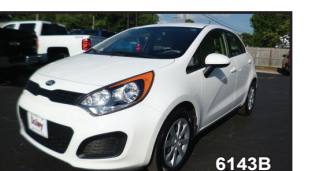

BAILEY PRICE \$ 6,900

2016 CHEVY SILVERADO HD

PERFECT TRUCK FOR THE FARM. THIS 2016 CHEVY SILVERADO 2500HD HAS A 6.0L V8 MOTOR AND AUTOMATIC TRANSMISSION, 4X4, TRAILERING PACKAGE, CRUISE CONTROL, AND ONLY 13,797 MILES.

BAILEY PRICE \$31,900

2007 CHEVY SILVERADO

STOP IN AND DRIVE THIS RARE TRUCK. THIS 2007 SILVERADO CLASSIC WAS ONE OF THE LAST TRUCKS MADE IN THIS BODY STYLE. THIS CREW CAB 4X4 COMES WITH DUAL EXHAUST, SPRAY-IN BEDLINER, 20 INCH WHEELS, SIRIUS XM RADIO, ONSTAR, AND ONLY 71,000 MILES. THIS TRUCK IS NEAR PERFECT, SO DON'T WAIT LONG TO COME CHECK IT OUT!

BAILEY PRICE \$19,900

2008 GMC 1500

CREW, 4X4 ...YES IT IS A LOCAL TRADE IN AND HAS GOOD HISTORY TO BACK IT UP... IT HAS 135,000 LOCALLY DRIVEN MILES...

PRICED FOR QUICK SALE \$18,900
OR PAY \$345 A MONTH WAC

REALLY CLEAN, THIS CAR IS A LOCAL TRADE IN AND HAS 50,162 ON THE MILES. GREAT ON FUEL MILEAGE.

BAILEY PRICE \$9,900
ONLY \$175 PER MONTH WAC

2012 CHEVY EQUINOX

THIS 2012 CHEVY EQUINOX IS GREAT ON GAS WITH PLENTY OF ROOM. WITH SEATING FOR FIVE AND A LARGE CARGO SPACE, YOU HAVE ROOM FOR EVERYONE AND EVERYTHING. THIS EQUINOX ONLY HAS 69,000 MILES WITH SIRIUS XM RADIO, ONSTAR, BACKUP CAMERA, CRUISE CONTROL, AND BLUETOOTH FOR YOUR PHONE. THIS LITTLE SUV WILL GO FAST SO DON'T WAIT TOO LONG!