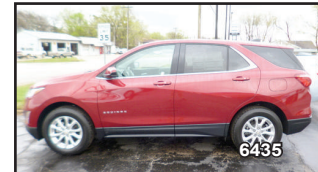

BAILEY

CHEVROLET & GMC

888-517-7321

720 East Main Street,
next to Booster Field,
Willow Springs, Mo

CHEVY WINS BIG WITH CONSUMER REPORTS!

CHEVY IMPALA & CHEVY CRUZE TAKE 1ST PLACE

2017 CHEVY SILVERADO

THIS IS THE BEST DEAL ON THE LOT! COME CHECK OUT THIS 2017 CHEVY SILVERADO CREW 4X4 WITH 5.3L V8 MOTOR, REMOTE START, BACKUP CAMERA, MYLINK RADIO WITH BLUETOOTH FOR YOUR CELL PHONE, POWER DRIVER SEAT, TRAILERING PACKAGE, ALUMINUM WHEELS, EASY DROP TAILGATE, ONSTAR WITH WIFI, AND MUCH MORE.
MSRP \$46,675

2017 GMC TERRAIN

BIG DISCOUNTS HERE AT BAILEY'S. THIS 2017 GMC TERRAIN IN FRONT WHEEL DRIVE HAS KEYLESS ENTRY, POWER WINDOWS AND LOCKS, CRUISE CONTROL, BACKUP CAMERA, INTELLILINK RADIO WITH XM RADIO, ONSTAR WITH WIFI, AND MUCH MORE. MSRP \$28,620 BAILEY PRICE \$25,620 AND GET AN EXTRA \$1000 OFF IF YOU FINANCE WITH GM FINANCIAL.

2017 CHEVY COLORADO

THIS 2017 CHEVY COLORADO HAS ALUMINUM WHEELS, KEYLESS ENTRY, POWER WINDOWS AND LOCKS, BACKUP CAMERA, V6 MOTOR, AUTOMATIC TRANSMISSION, 4X4, CRUISE CONTROL, ONSTAR, AND MUCH MORE.
MSRP \$33,060

BAILEY PRICE \$29,754

2017 GMC SIERRA

THIS IS AN ALL NEW COLOR FOR 2017. THE 2017 GMC SIERRA CREW 4X4 IN A SLT PACKAGE COMES IN PEPPERDUST METALLIC AND HAS HEATED AND COOLED LEATHER SEATS, MEMORY SEATS, REMOTE START, BACKUP CAMERA, INTELLILINK RADIO WITH XM AND NAVIGATION, SPRAY IN BED LINER, 20" CHROME WHEELS, 6" CHROME STEPS, BOSE SOUND SYSTEM, DIVER SAFETY ALERT PACKAGE, AND 5.3L V8 MOTOR.
MSRP \$54,545 BAILEY PRICE \$45,818