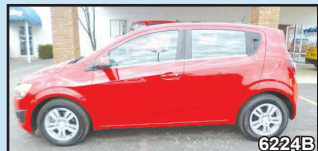

2012 CHEVY SONIC

HERE IS A GOOD BUDGET CAR THAT IS GREAT ON GAS. THIS CHEVY SONIC IS A FOUR DOOR HATCHBACK WITH PLENTY OF ROOM. IT ALSO HAS SIRIUS XM RADIO, BLUETOOTH, ONSTAR, POWER WINDOWS AND LOCKS, AND CRUISE CONTROL. THIS LITTLE CAR WILL SELL FAST SO COME IN AND DRIVE IT TODAY!

BAILEY PRICE $ 6,900