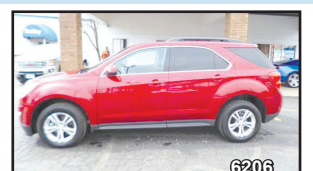

BAILEY PRICE \$ 6,900

2016 CHEVY SILVERADO HD

PERFECT TRUCK FOR THE FARM. THIS 2016 CHEVY SILVERADO 2500HD HAS A 6.0L V8 MOTOR AND AUTOMATIC TRANSMISSION, 4X4, TRAILERING PACKAGE, CRUISE CONTROL, AND ONLY 13,797 MILES.

BAILEY PRICE \$31,900

2007 CHEVY SILVERADO

STOP IN AND DRIVE THIS RARE TRUCK. THIS 2007 SILVERADO CLASSIC WAS ONE OF THE LAST TRUCKS MADE IN THIS BODY STYLE. THIS CREW CAB 4X4 COMES WITH DUAL EXHAUST, SPRAY-IN BEDLINER, 20 INCH WHEELS, SIRIUS XM RADIO, ONSTAR, AND ONLY 71,000 MILES. THIS TRUCK IS NEAR PERFECT, SO DON'T WAIT LONG TO COME CHECK IT OUT!

BAILEY PRICE \$19,900

2008 GMC 1500

CREW, 4X4 ...YES IT IS A LOCAL TRADE IN AND HAS GOOD HISTORY TO BACK IT UP... IT HAS 135,000 LOCALLY DRIVEN MILES...

PRICED FOR QUICK SALE \$18,900
OR PAY \$345 A MONTH WAC

REALLY CLEAN, THIS CAR IS A LOCAL TRADE IN AND HAS 50,162 ON THE MILES. GREAT ON FUEL MILEAGE.

BAILEY PRICE \$9,900
ONLY \$175 PER MONTH WAC

2012 CHEVY EQUINOX

THIS 2012 CHEVY EQUINOX IS GREAT ON GAS WITH PLENTY OF ROOM. WITH SEATING FOR FIVE AND A LARGE CARGO SPACE, YOU HAVE ROOM FOR EVERYONE AND EVERYTHING. THIS EQUINOX ONLY HAS 69,000 MILES WITH SIRIUS XM RADIO, ONSTAR, BACKUP CAMERA, CRUISE CONTROL, AND BLUETOOTH FOR YOUR PHONE. THIS LITTLE SUV WILL GO FAST SO DON'T WAIT TOO LONG!