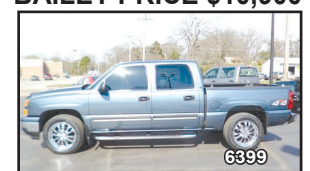

2007 CHEVY SILVERADO

STOP IN AND DRIVE THIS RARE TRUCK. THIS 2007 SILVERADO CLASSIC WAS ONE OF THE LAST TRUCKS MADE IN THIS BODY STYLE. THIS CREW CAB 4X4 COMES WITH DUAL EXHAUST, SPRAY-IN BEDLINER, 20 INCH WHEELS, SIRIUS XM RADIO, ONSTAR, AND ONLY 71,000 MILES. THIS TRUCK IS NEAR PERFECT, SO DON'T WAIT LONG TO COME CHECK IT OUT!

BAILEY PRICE $19,900