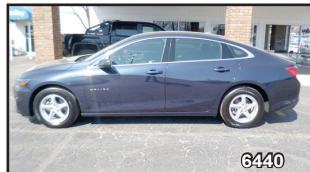

BAILEY

CHEVROLET & GMC

888-517-7321

720 East Main Street,
next to Booster Field,
Willow Springs, Mo

CHEVY WINS BIG WITH CONSUMER REPORTS!

CHEVY IMPALA & CHEVY CRUZE TAKE 1ST PLACE

2017 CHEVY SILVERADO

THIS IS THE BEST DEAL ON THE LOT! COME CHECK OUT THIS 2017 CHEVY SILVERADO CREW 4X4 WITH 5.3L V8 MOTOR, REMOTE START, BACKUP CAMERA, MYLINK RADIO WITH BLUETOOTH FOR YOUR CELL PHONE, POWER DRIVER SEAT, TRAILERING PACKAGE, ALUMINUM WHEELS, EASY DROP TAILGATE, ONSTAR WITH WIFI, AND MUCH MORE.
MSRP \$46,675

BAILEY PRICE \$39,999
AND YOU CAN GET \$649 A MONTH WAC

2017 CHEVY MALIBU

THIS IS THE ALL NEW 2017 CHEVY MALIBU IN BLUE VELVET PAINT AND BLACK CLOTH INTERIOR. IT HAS KEYLESS ENTRY, PUSH BUTTON START, ONSTAR WITH WIFI, MYLINK RADIO WITH XM RADIO, BACKUP CAMERA, REMOTE START AND MUCH MORE. ALSO GETS 36 MPG WOW! 16% OFF MSRP \$24,425
BAILEY PRICE \$20,517

2017 GMC TERRAIN

BIG DISCOUNTS HERE AT BAILEY'S. THIS 2017 GMC TERRAIN IN FRONT WHEEL DRIVE HAS KEYLESS ENTRY, POWER WINDOWS AND LOCKS, CRUISE CONTROL, BACKUP CAMERA, INTELLILINK RADIO WITH XM RADIO, ONSTAR WITH WIFI, AND MUCH MORE. MSRP \$28,620 BAILEY PRICE \$25,620 AND GET AN EXTRA \$1000 OFF IF YOU FINANCE WITH GM FINANCIAL.

2017 CHEVY COLORADO

THIS 2017 CHEVY COLORADO HAS ALUMINUM WHEELS, KEYLESS ENTRY, POWER WINDOWS AND LOCKS, BACKUP CAMERA, V6 MOTOR, AUTOMATIC TRANSMISSION, 4X4, CRUISE CONTROL, ONSTAR, AND MUCH MORE.
MSRP \$33,060