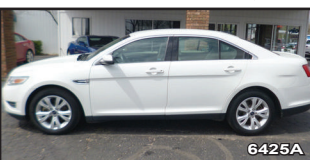

BAILEY

CHEVROLET & GMC

888-517-7321

720 East Main Street,
next to Booster Field,
Willow Springs, Mo

CHEVY WINS BIG WITH CONSUMER REPORTS!

CHEVY IMPALA & CHEVY CRUZE TAKE 1ST PLACE

2017 CHEVY SILVERADO

THIS IS THE BEST DEAL ON THE LOT! COME CHECK OUT THIS 2017 CHEVY SILVERADO CREW 4X4 WITH 5.3L V8 MOTOR, REMOTE START, BACKUP CAMERA, MYLINK RADIO WITH BLUETOOTH FOR YOUR CELL PHONE, POWER DRIVER SEAT, TRAILERING PACKAGE, ALUMINUM WHEELS, EASY DROP TAILGATE, ONSTAR WITH WIFI, AND MUCH MORE.
MSRP \$46,675

REALLY CLEAN, THIS CAR IS A LOCAL TRADE IN AND HAS 50,162 ON THE MILES. GREAT ON FUEL MILEAGE.

BAILEY PRICE \$9,900
ONLY \$175 PER MONTH WAC

2012 CHEVY EQUINOX

THIS 2012 CHEVY EQUINOX IS GREAT ON GAS WITH PLENTY OF ROOM. WITH SEATING FOR FIVE AND A LARGE CARGO SPACE, YOU HAVE ROOM FOR EVERYONE AND EVERYTHING. THIS EQUINOX ONLY HAS 69,000 MILES WITH SIRIUS XM RADIO, ONSTAR, BACKUP CAMERA, CRUISE CONTROL, AND BLUETOOTH FOR YOUR PHONE. THIS LITTLE SUV WILL GO FAST SO DON'T WAIT TOO LONG!

BAILEY PRICE \$15,900

2015 GMC TERRAIN

COME CHECK OUT THIS 2015 GMC TERRAIN IN FRONT WHEEL DRIVE WITH V6 MOTOR POWER. IT HAS KEYLESS ENTRY, CRUISE CONTROL, BACKUP CAMERA, INTELLILINK RADIO WITH XM RADIO, BLUETOOTH FOR YOUR CELL PHONE, POWER SEAT, ONSTAR, AND 100,000 MILE WARRANTY. BAILEY PRICE \$21,500

2015 MITSUBISHI OUTLANDER

LIKE NEW, SPORT, IS IN A BEAUTIFUL BLUE PAINT JOB. HAS PUSH BUTTON START, ALUMINUM WHEELS, CRUISE CONTROL, BACKUP CAMERA, HEATED SEATS, AND XM RADIO. ONLY 10,000 MILES ON IT.
BAILEY PRICE \$18,900
OR \$291 PER MONTH WAC