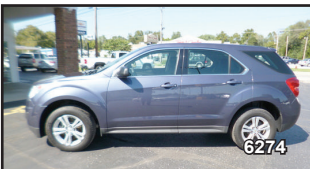

2017 CHEVY COLORADO

THIS 2017 CHEVY COLORADO HAS ALUMINUM WHEELS, KEYLESS ENTRY, POWER WINDOWS AND LOCKS, BACKUP CAMERA, V6 MOTOR, AUTOMATIC TRANSMISSION, 4X4, CRUISE CONTROL, ONSTAR, AND MUCH MORE.
MSRP \$33,060

BAILEY PRICE \$29,754

2017 GMC SIERRA

THIS IS AN ALL NEW COLOR FOR 2017. THE 2017 GMC SIERRA CREW 4X4 IN A SLT PACKAGE COMES IN PEPPERDUST METALLIC AND HAS HEATED AND COOLED LEATHER SEATS, MEMORY SEATS, REMOTE START, BACKUP CAMERA, INTELLILINK RADIO WITH XM AND NAVIGATION, SPRAY IN BED LINER, 20" CHROME WHEELS, 6" CHROME STEPS, BOSE SOUND SYSTEM, DIVER SAFETY ALERT PACKAGE, AND 5.3L V8 MOTOR.
MSRP \$54,545 BAILEY PRICE \$45,818

2018 CHEVY EQUINOX

COME CHECK OUT THE ALL NEW DESIGNED 2018 CHEVY EQUINOX. IT COMES WITH KEYLESS ENTRY, PUSH BUTTON START, BACKUP CAMERA, MYLINK RADIO WITH XM RADIO, ONSTAR WITH WIFI, AND MUCH MORE.

MSRP \$28,040
BAILEY PRICE \$27,900

2014 CHEVY SILVERADO

JUST IN THIS 2014 CHEVY SILVERADO CREW CAB WITH 46,717 MILES HAS AUTOMATIC 4X4, 5.3L V8 MOTOR, REMOTE START, BACKUP CAMERA, DUAL CLIMATE CONTROLS, MYLINK RADIO WITH XM RADIO, BLUETOOTH FOR YOUR CELL PHONE, TRAILERING PACKAGE, CHROME STEPS, 18" ALUMINUM WHEELS, AND MUCH MORE. BAILEY PRICE \$30,900