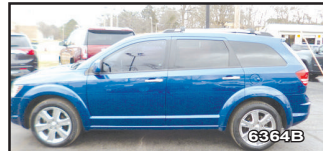

2005 CHEVY SILVERADO

HARD TO FIND TRUCK. THIS 2005 CHEVY SILVERADO IS A CREW CAB 4X4 WITH 130,000 MILES ON IT. IT HAS CRUISE CONTROL, LEATHER SEATS, ALUMINUM WHEELS, CAMPER SHELL, TOWING PACKAGE, AND A 5.3L V8 MOTOR.
BAILEY PRICE \$14,900

BAILEY PRICE \$28,900

PRE-OWNED • PRE-OWNED • PRE-OWNED • PRE-OWNED • PRE-OWNED • PRE-OWNED

2012 GMC CANYON

COME IN AND DRIVE THIS SPORTY 4X4. THIS CANYON IS ONE OF ONLY A FEW THAT WAS RELEASED WITH THE 5.3L V8. IT ALSO HAS LEATHER SEATS, BEDLINER, ROOF RACK, AND ONLY 55,000 MILES. THIS TRUCK WON'T BE HERE LONG SO HURRY IN!

BAILEY PRICE \$23,900

2010 DODGE JOURNEY

THIS IS A CLEAN LOCAL TRADE IN THAT IS A PERFECT FAMILY VEHICLE. WITH THREE ROWS AND A DVD PLAYER, HEATED LEATHER SEATS, BACKUP CAMERA, AND BLUETOOTH FOR YOUR CELL PHONE, AND 4X4.

BAILEY PRICE \$10,900

2016 GMC SIERRA

THIS LOCAL TRADE IN IS ONE NICE TRUCK. THIS 2016 COMES FULLY LOADED WITH HEATED LEATHER SEATS, 8 INCH TOUCH SCREEN RADIO, BLUETOOTH, SIRIUS XM RADIO, ONSTAR, AND A SPRAY IN BEDLINER. WITH ONLY 43,000 MILES, THIS TRUCK WILL SELL FAST.