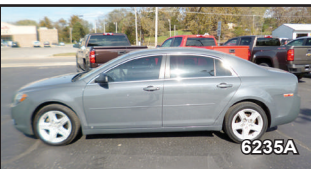

2017 CHEVY COLORADO

THIS 2017 CHEVY COLORADO HAS ALUMINUM WHEELS, KEYLESS ENTRY, POWER WINDOWS AND LOCKS, BACKUP CAMERA, V6 MOTOR, AUTOMATIC TRANSMISSION, 4X4, CRUISE CONTROL, ONSTAR, AND MUCH MORE.
MSRP \$33,060

2018 CHEVY EQUINOX

COME CHECK OUT THE ALL NEW DESIGNED 2018 CHEVY EQUINOX. IT COMES WITH KEYLESS ENTRY, PUSH BUTTON START, BACKUP CAMERA, MYLINK RADIO WITH XM RADIO, ONSTAR WITH WIFI, AND MUCH MORE.

MSRP \$28,040
BAILEY PRICE \$27,900

2014 CHEVY SILVERADO

JUST IN THIS 2014 CHEVY SILVERADO CREW CAB WITH 46,717 MILES HAS AUTOMATIC 4X4, 5.3L V8 MOTOR, REMOTE START, BACKUP CAMERA, DUAL CLIMATE CONTROLS, MYLINK RADIO WITH XM RADIO, BLUETOOTH FOR YOUR CELL PHONE, TRAILERING PACKAGE, CHROME STEPS, 18" ALUMINUM WHEELS, AND MUCH MORE. BAILEY PRICE \$30,900

2013 CHEVY EQUINOX

HERE IS A GREAT VEHICLE FOR FUEL MILEAGE AT 32 MPG AND ALSO ROOM FOR EVERYTHING. THIS 2013 CHEVY EQUINOX HAS KEYLESS ENTRY, XM RADIO, ALUMINUM WHEELS, CRUISE CONTROL, BLUETOOTH FOR YOUR CELL PHONE, AND POWER TRAIN WARRANTY TILL 100,000 MILES. BAILEY PRICE \$18,900