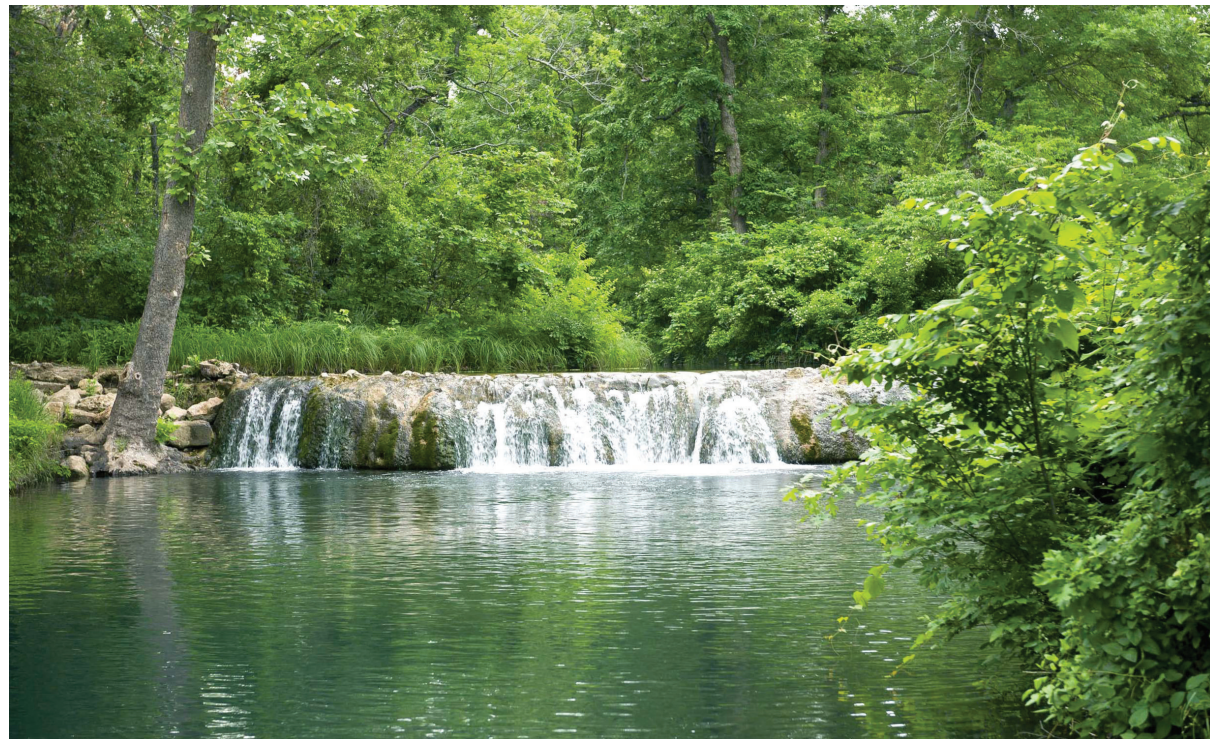

CHICKASAW:

From Page 18

Oklahoma's largest waterfall which stands 77 feet tall. Turner Falls Park also includes natural caves, novelty shops, picnic sites, cabins, camp sites, recreational vehicle sites, hiking trails and sandy beaches to explore.

Chickasaw Country is also home to several museums that immerse visitors in the area's history. Visitors to the Chisholm Trail Heritage Center located in Duncan, Oklahoma will find an interactive experience for all ages and interests. Visitors can explore the 'lay of

the land' by one of the friendly professional tour guides. Activities include tossing a rope around a Longhorn steer; riding a bucking bronco; creating ranch brands or sitting near the campfire and listening to Jesse Chisholm as he offers advice to a young cowboy on his first cattle drive. The center also features a 4D multi-sensory Experience Theater where films are showcased that make visitors feel as if they are on the trail.

Visit www.chickasawcountry.com to plan a trip to Chickasaw Country.

-Provided

The Chickasaw National Recreation Area is home to a mineral spring that produces a mixture of fresh and saline water.

EVERYONE IS WELCOME.