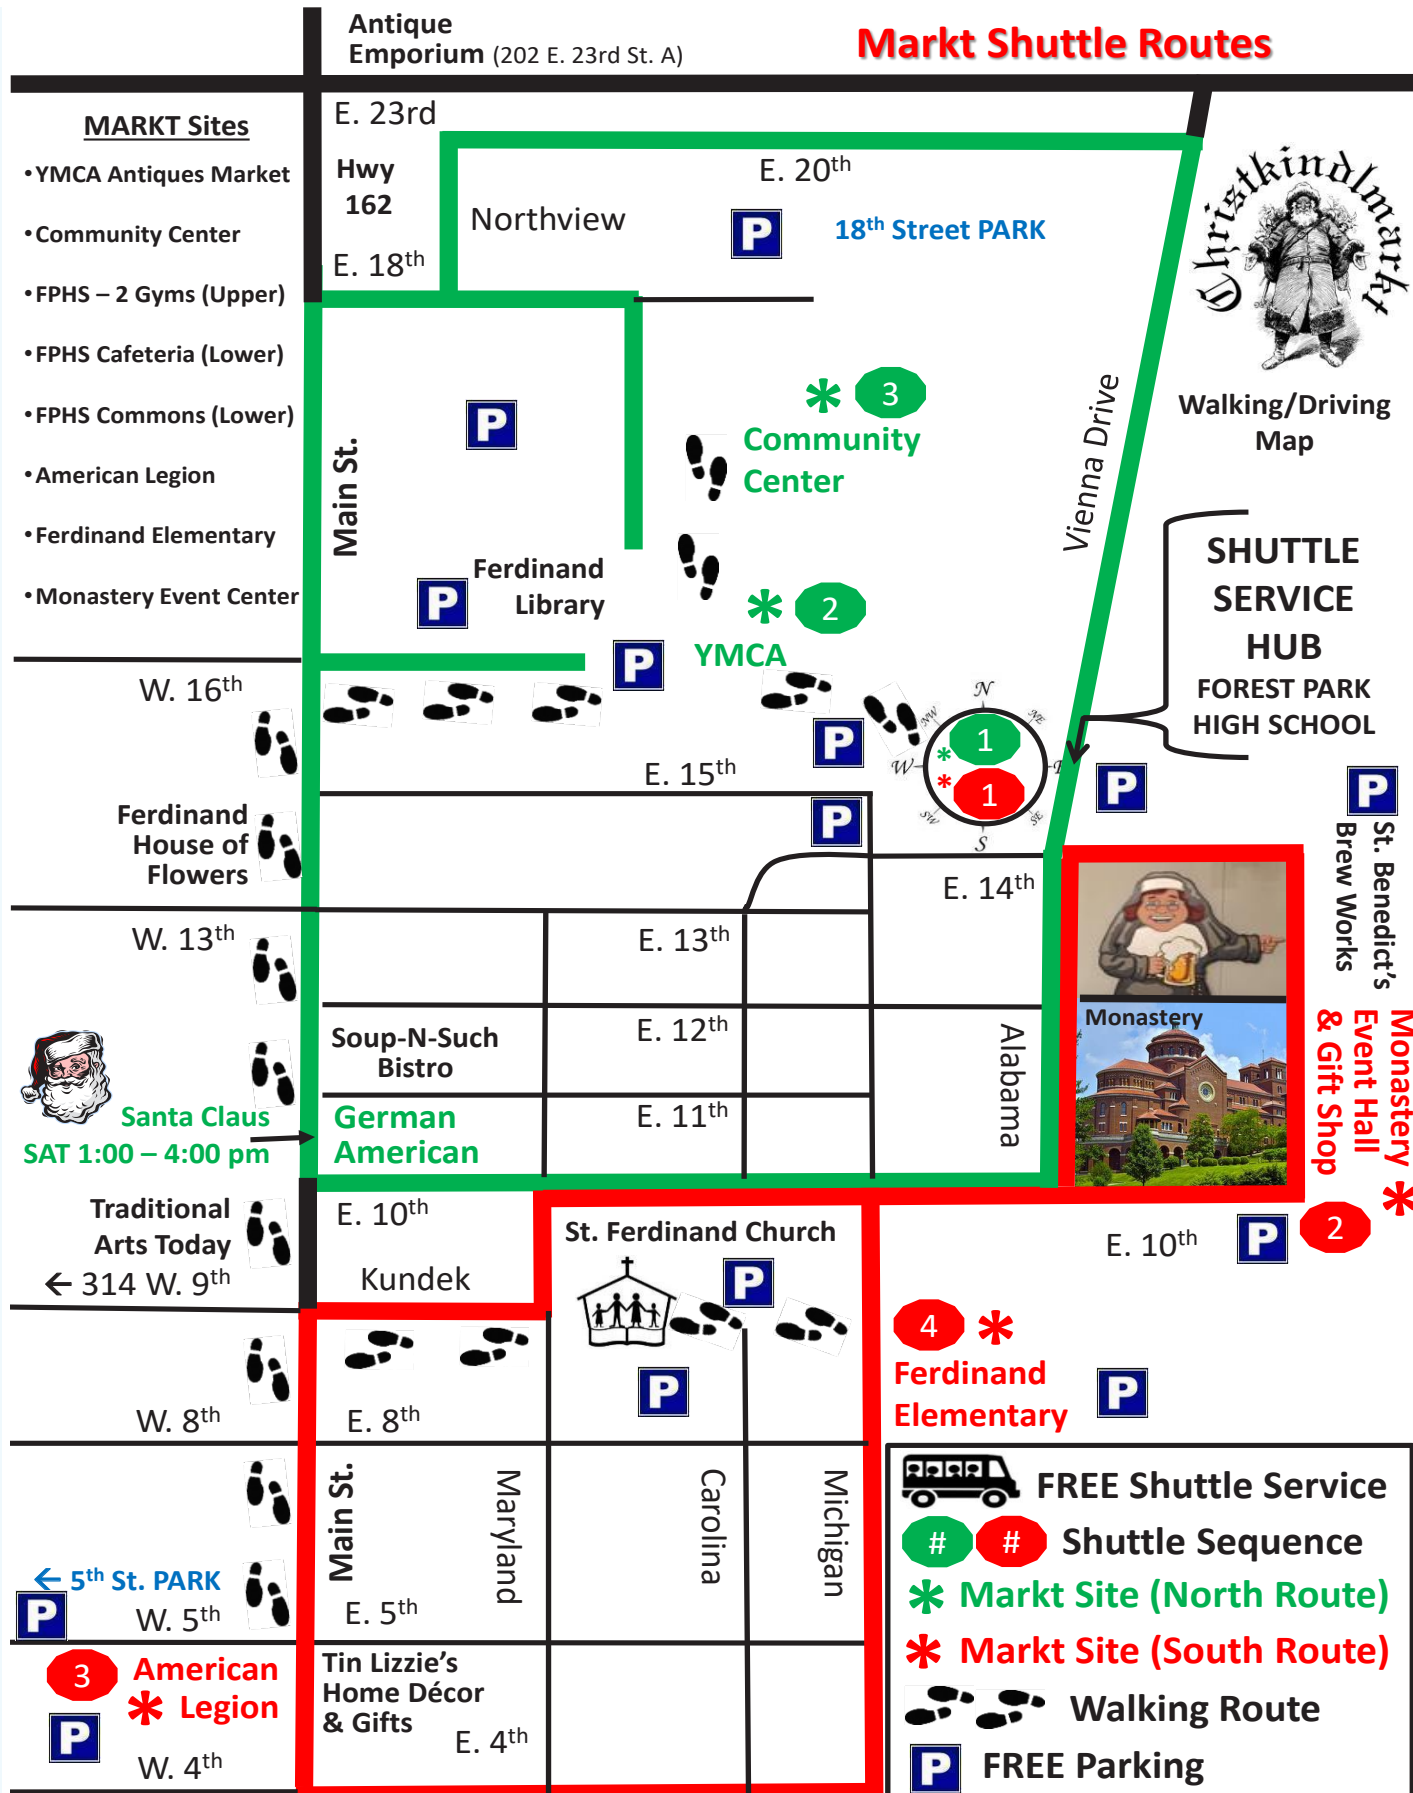

Ye Olde Shuttle Maps

Take the red route south and the green route north to all the Markt sites!

RED Shuttle Route

Forest Park High School

↓

Monastery Event Center

American Legion

Ferdinand Elementary

Forest Park High School

GREEN Shuttle Route

Forest Park High School

Visits with Santa (Sat. only)

YMCA

Community Center

Forest Park High School

Walking/Driving Map

SHUTTLE SERVICE HUB
FOREST PARK HIGH SCHOOL

Monastery Event Hall & Gift Shop

FREE Shuttle Service

Shuttle Sequence

* Markt Site (North Route)

* Markt Site (South Route)

Walking Route

FREE Parking