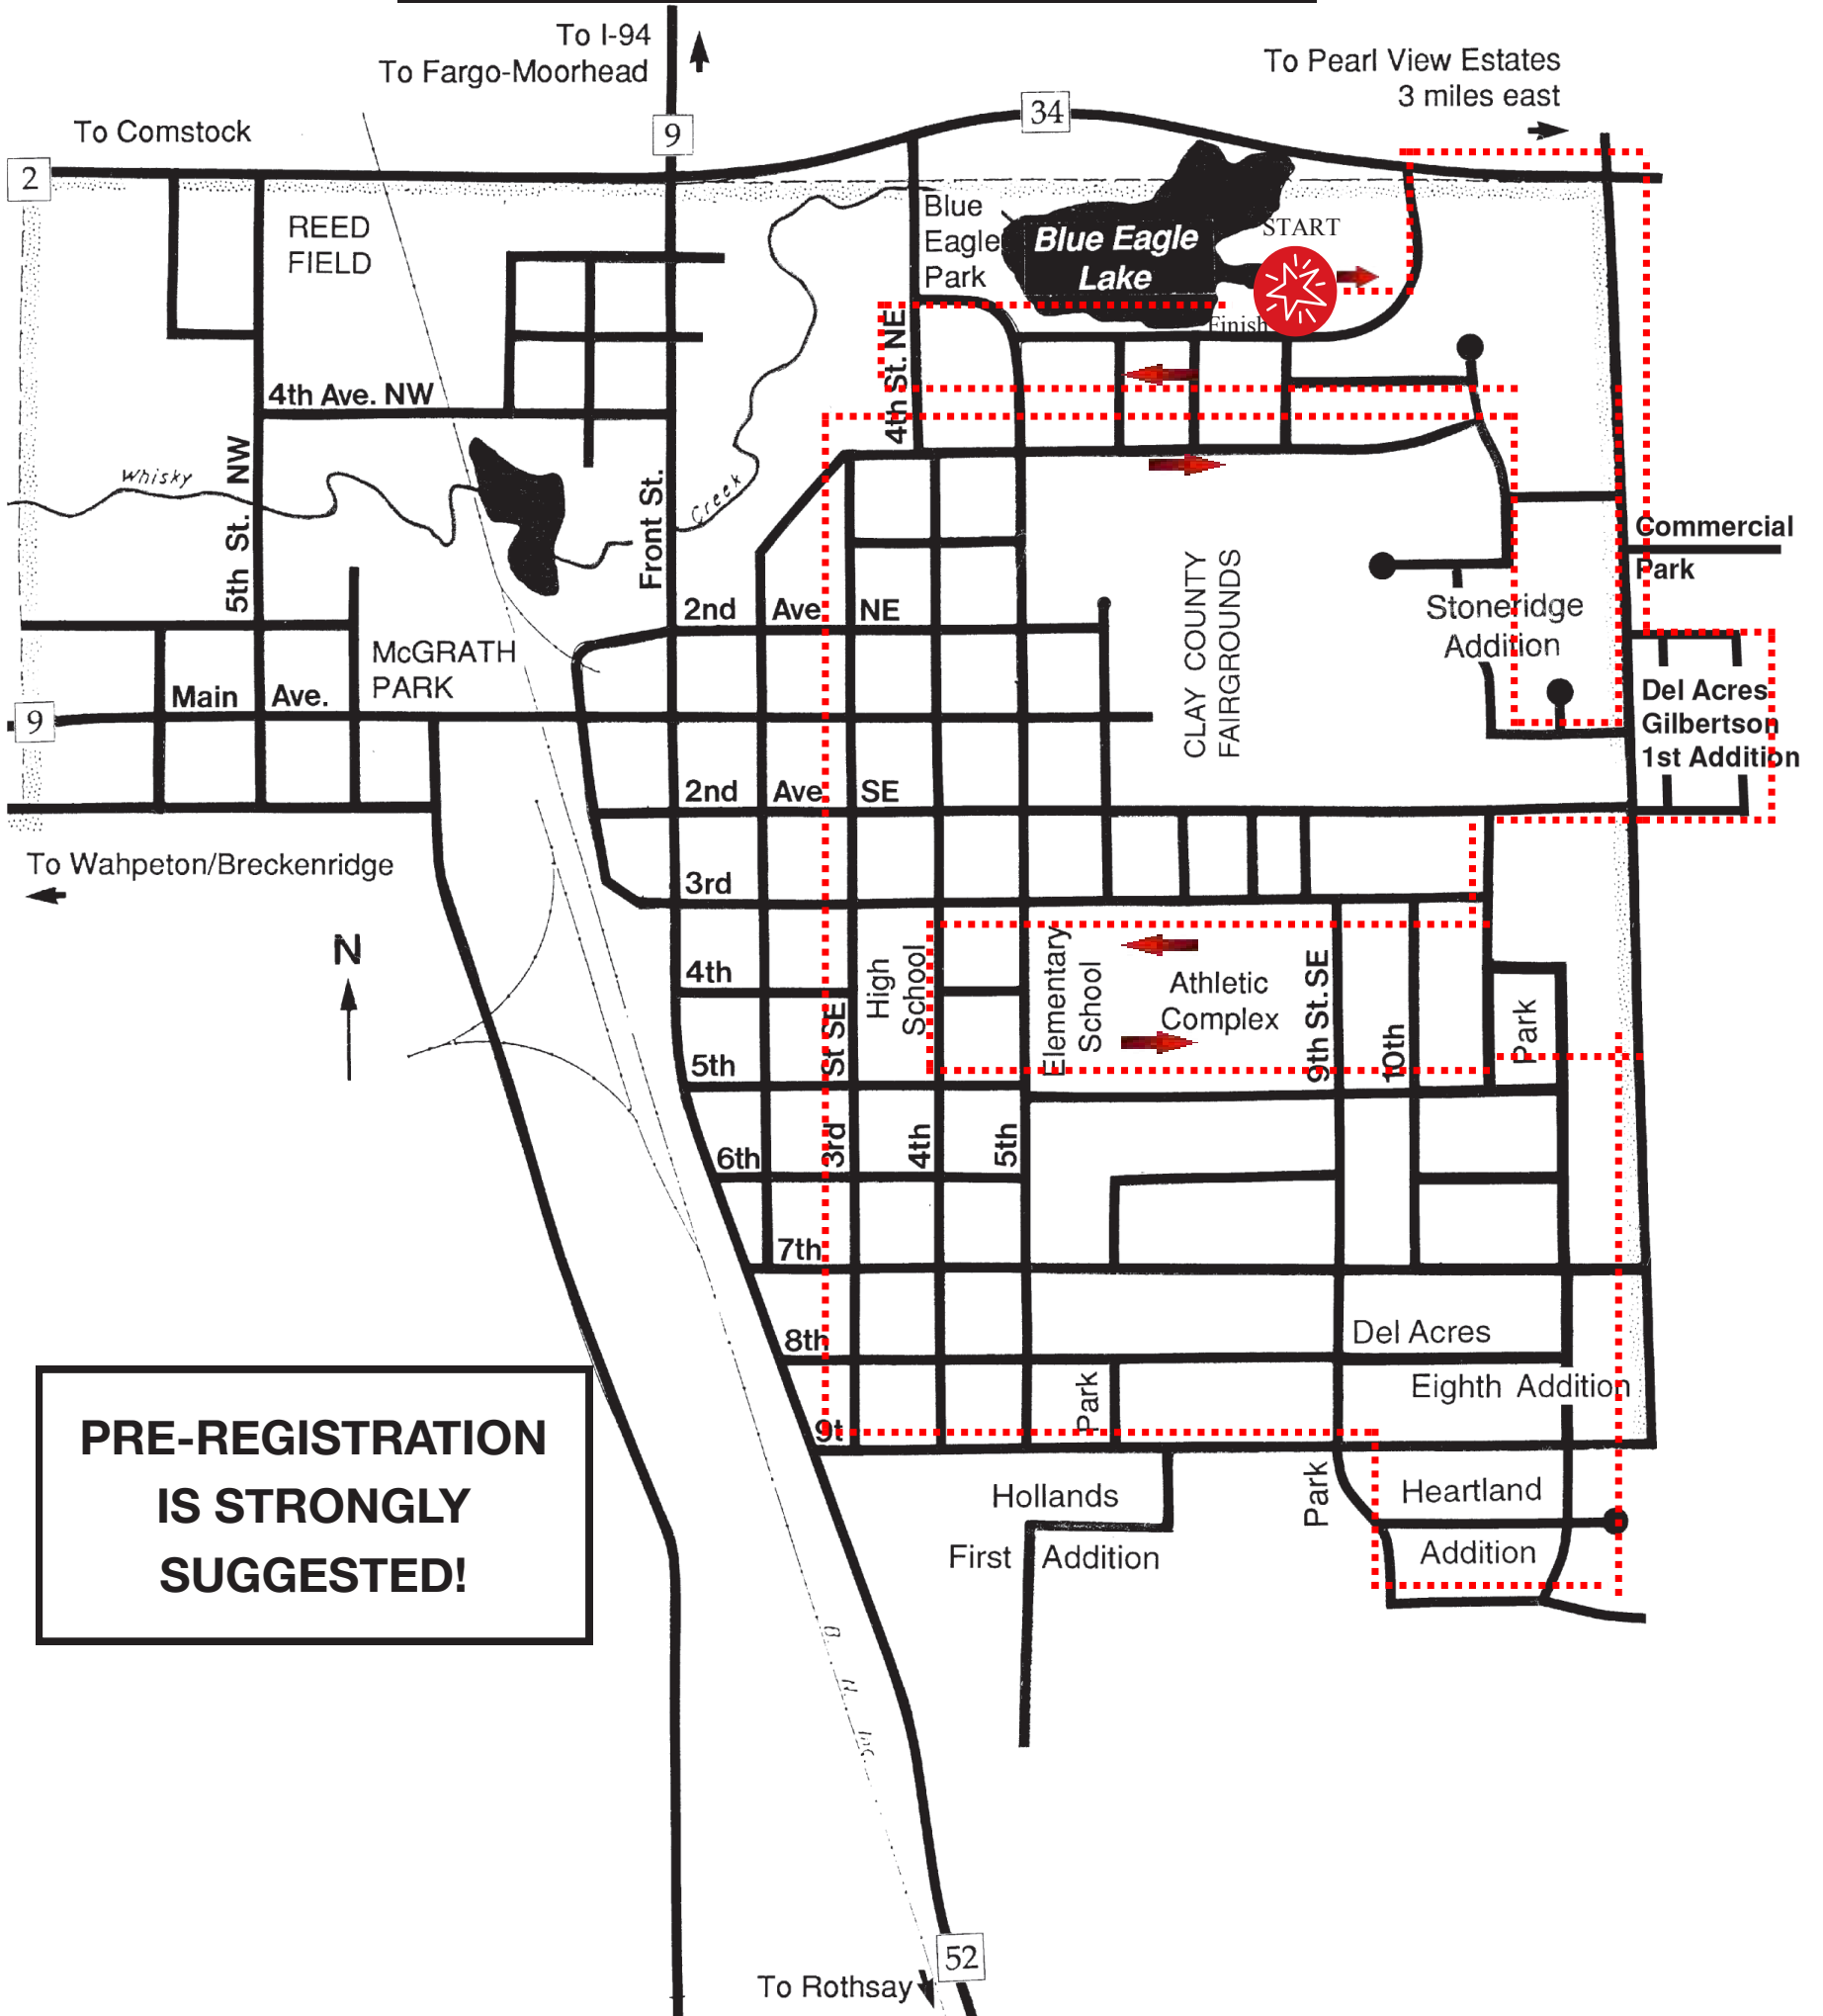

BARNESVILLE 10K MAP

Check-In at 7:15-7:45 a.m.

Race begins at 8:00 a.m.

**PRE-REGISTRATION
IS STRONGLY
SUGGESTED!**