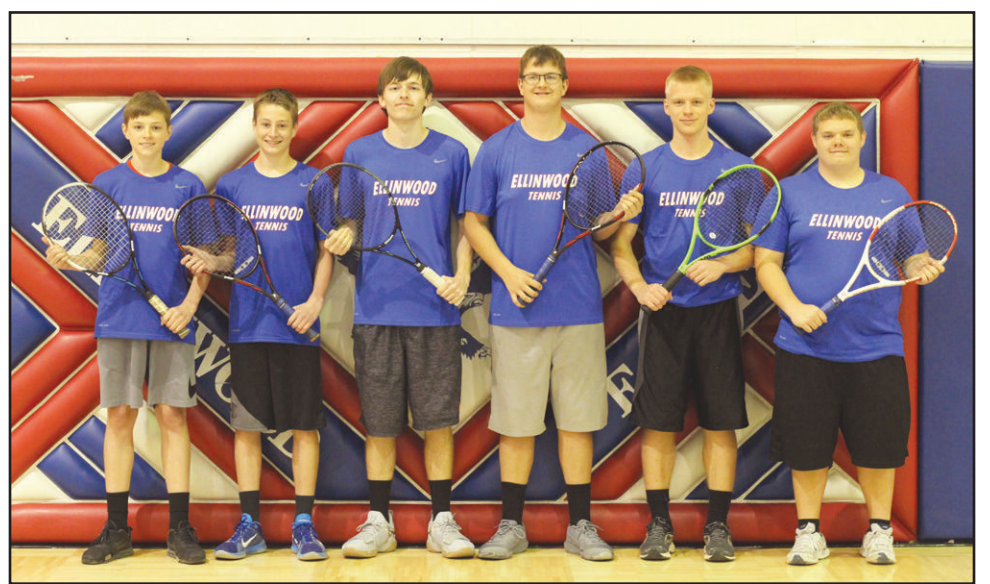

"She's moves well, she's a good leader," said Haney. "She's definitely helped. I have probably eight girls out here who have never played before, so she's definitely helped me try to develop some players."

Sophomore Kennedy Harrington returns but not at her usual position at first base. Harrington picked up some leadership points this winter for the Lady Eagle

basketball team and moves to shortstop this spring. Offensively, Harrington batted .265 with 10 RBIs last season.

"She gets rid of the ball quick," Haney said. "Shortstop is a big leadership position. I think getting someone with some varsity experience really helps in that spot."

The two other returners are junior Lauren Petz at second base and sophomore Kaitlyn Panning behind the plate. Panning went 13 for 21 in an important stretch late last season. She finished the season batting .392 with 13 RBIs.

The pieces are there for Haney to be successful in her first season with Ellinwood. But the 2018 campaign will still be a rebuilding year for a team that has been one of the dominant forces in 2-1A over the past two seasons.

"It is (intimidating)," Haney said. "There are a lot of things I see we can improve on every day that can get us back. We're young. We have three seniors who are all foreign exchange students who don't even have softball in their countries. The rest of our returners are mainly juniors."

The 2018 Ellinwood tennis team is, from left: Caleb Robl, Nathan Ringwald, Keaton Robl, Brook Degenhardt, Landon Robl, and Caleb Bookout. (courtesy photo)

Three varsity players back for Eagle netters

By MIKE COURSON
Tyson Revell has realistic expectations for his Ellinwood tennis squad. With three returners and no seniors, a state championship is probably not in the cards, but the first-year coach knows hard work is the key to success.

"My expectations for these kids are to come to practice everyday, compete to become better individually and as a team," he said. "I've been installing the mindset that they need to have competitive practices in order to get better and be in the position to win matches this season."

"With that in mind, I want us to finish in the top three of meets and ultimately, earn a bid or two for state."

The 2018 Eagles will have a new look. Not only is Revell the new head coach but multi-year player Jacob Kasselmann has graduated, and Matthew and Morgan Fortkamp moved out of the district.

Senior Keaton Robl returns with two years of varsity experience, and sophomores Brook Degenhardt and Caleb Bookout saw varsity action last year. Freshmen Caleb

Robl and Nathan Ringwald join the team as does Landon Robl.

"We return three from last season and gain some experience from our three newcomers," Revell said. "Nathan and Landon are fairly raw at this point, but have a great mindset and get better everyday. Caleb brings some power and a tennis mentality that is exciting to watch as a freshman."

"As for the returners, Brook played No. 1 singles last year. I look forward to him to improve his overall game. Caleb and Keaton are two that I'm excited to watch grow. I think if they can push

themselves to a point that they aren't comfortable in practice, the matches will seem easy."

There might be a few growing pains as the season progresses, but as a veteran coach in the EHS ranks, Revell is ready to help his team succeed.

"I'm most looking forward to watching these kids grow personally and athletically," he said. "I, selfishly, as a coach, want them to succeed in my program, but I really want to help them become better athletes and leaders for other programs at Ellinwood. As a first-year head coach, I'm learning everyday just as they are."

Ellinwood softball 2018

- March 27 @Lincoln
- April 3 @Spearville
- April 6 ELLIS
- April 12 SUBLETTE
- April 17 PLAINVILLE
- April 19 TMP
- April 27 @Russell
- May 3 LINCOLN (Sr. Night)
- May 7 @Ellis
- May 8 @Little River
- May 14-18 Regional
- May 24-25 State

Ellinwood tennis 2018

- March 29 @Pratt
- March 31 @Great Bend
- April 3 @Ellsworth
- April 6 @Hoisington
- April 10 @Larned
- April 19 HOME INVITE
- April 24 @Larned
- April 26 @Smoky Valley
- May 4 Regional TBA
- May 11-12 State @Wichita

Alliance INSURANCE GROUP
Same GREAT Customer Service
Now with access to over 60 companies
Continuing the 100 year legacy

BEST OF LUCK THIS SPORTS SEASON!
Cassidy Smith - Polly Baier

523 Broadway, Larned
620-285-2178
2120 16th Street, Great Bend
620-792-3611