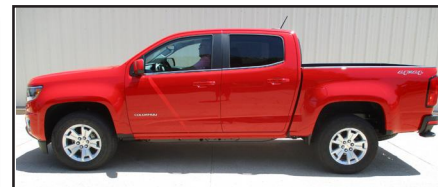

HARVEST SALE

The combines have started rolling and Chevrolet has some CRAZY rebates on most of our Spring inventory. Chevrolet is even offering extra discount for our **FIRST RESPONDERS**. See us for details on this. We have placed extra discounts on all of our inventory to get ready for additional summer inventory coming. You can find savings up to **24% off** retail price on select, brand new 2018 Chevrolet models. You can **save over \$11,000** on select Silverado models. If you'd like to take advantage of these huge savings, call us today.

18 1/2 TON SILVERADO HIGH COUNTRY CREW 4X4
 Stock#H397 **SAVE \$11,437**
SALE PRICE.....\$37,943
 w/Rebates***

What are you waiting for? 😊

18 1/2 TON SILVERADO CREW CAB LT 4X4
24% OFF MSRP (\$11,868 OFF)
SALE PRICE \$36,987
 Stock #H392 w/Rebates***

18 1/2 TON SILVERADO Z71 CREW 4X4
 Stock#H407 **SAVE \$11,307**
SALE PRICE.....\$36,998
 w/Rebates***

18 CHEVY TRAX LT
 Stock#H406 **SALE PRICE.....\$19,991**
 w/Rebates***

18 CHEVY TRAX LT ALL WHEEL DRIVE
 Stock#H401 **SALE PRICE.....\$23,982**
 w/Rebates***

18 CHEVY EQUINOX LT
 Stock#H378 **SALE PRICE.....\$27,983**
 w/Rebates***

18 CHEVY IMPALA LT
 Stock#H007 **SALE PRICE.....\$32,945**
 w/Rebate

18 CHEVY COLORADO CREW CAB 4X4
 Stock#H393 **SALE PRICE.....\$32,973**
 w/Rebates***