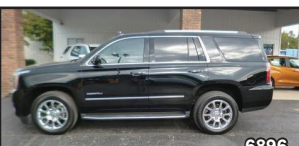

6743

2018 CHEVY CRUZE

THIS FUEL EFFICIENT RIG WON'T LAST LONG! THIS BEAUTIFUL CHEVY CRUZE OFFERS A SMOOTH, QUIET RIDE WITH UP TO 40 MPG ON THE HIGHWAY! IT ALSO COMES WITH A BACK UP CAMERA, ONSTAR, XM RADIO, POWER WINDOWS AND POWER LOCKS! MSRP \$22,790
BAILEY PRICE \$18,970

PRE-OWNED • PRE-OWNED • PRE-OWNED • PRE-OWNED • PRE-OWNED • PRE-OWNED

6816

2017 CHEVY EQUINOX

THIS EQUINOX IS IN GREAT SHAPE AND HAS PASSED THE CERTIFIED PRE-OWNED INSPECTION! IT'S SUPER CLEAN WITH ALL MATCHING, GOOD TIRES ON IT AND ONLY 28,000 MILES! IT ALSO HAS SEATING FOR 5, BACK UP CAMERA, KEYLESS ENTRY, BLUETOOTH FOR YOUR PHONE, ONSTAR, AND MUCH MORE!
BAILEY PRICE \$20,900

6819B

2011 CHEVY CAMARO

STOP BY AND CHECK OUT THIS BEAUTIFUL RED CAMARO. THIS CAR IS SUPER CLEAN AND A LOCAL TRADE IN WITH SOME GREAT FEATURES LIKE HEATED LEATHER SEATS, KEYLESS ENTRY, POWER SEAT, POWER WINDOWS AND LOCKS, AND ONLY 106,000 MILES!
BAILEY PRICE \$13,900

6777A

2015 CHEVY COLORADO

STOP BY AND TAKE THIS 4X4 COLORADO FOR A SPIN! THIS LOCAL TRADE IN HAS BEEN TAKEN GREAT CARE OF AND WITH ONLY 42,000 MILES ON IT! IT IS ALSO IN OUR CERTIFIED PRE-OWNED PROGRAM THAT EXTENDS THE BUMPER TO BUMPER AND POWERTRAIN WARRANTIES, AS WELL AS 2 FREE OIL CHANGES!
BAILEY PRICE \$26,900