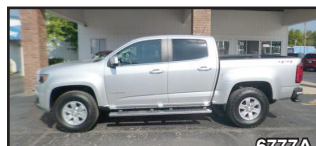

6743

2018 CHEVY CRUZE

THIS FUEL EFFICIENT RIG WON'T LAST LONG! THIS BEAUTIFUL CHEVY CRUZE OFFERS A SMOOTH, QUIET RIDE WITH UP TO 40 MPG ON THE HIGHWAY! IT ALSO COMES WITH A BACK UP CAMERA, ONSTAR, XM RADIO, POWER WINDOWS AND POWER LOCKS! MSRP \$22,790
BAILEY PRICE \$18,970

6821

2018 CHEVY MALIBU

SWING THROUGH THE LOT AND CHECK OUT THIS NICE CHEVY MALIBU. THIS MALIBU COMES WITH A TOUCH SCREEN RADIO, PUSH BUTTON START, BACK UP CAMERA, ONSTAR, KEYLESS ENTRY AND MORE! AND WITH A QUALIFYING TRADE IN, GET UP TO \$3,750 OFF!
MSRP \$24,195
BAILEY PRICE \$20,945

PRE-OWNED • PRE-OWNED • PRE-OWNED • PRE-OWNED • PRE-OWNED • PRE-OWNED

6816

2017 CHEVY EQUINOX

THIS EQUINOX IS IN GREAT SHAPE AND HAS PASSED THE CERTIFIED PRE-OWNED INSPECTION! IT'S SUPER CLEAN WITH ALL MATCHING, GOOD TIRES ON IT AND ONLY 28,000 MILES! IT ALSO HAS SEATING FOR 5, BACK UP CAMERA, KEYLESS ENTRY, BLUETOOTH FOR YOUR PHONE, ONSTAR, AND MUCH MORE!
BAILEY PRICE \$20,900

6819B

2011 CHEVY CAMARO

STOP BY AND CHECK OUT THIS BEAUTIFUL RED CAMARO. THIS CAR IS SUPER CLEAN AND A LOCAL TRADE IN WITH SOME GREAT FEATURES LIKE HEATED LEATHER SEATS, KEYLESS ENTRY, POWER SEAT, POWER WINDOWS AND LOCKS, AND ONLY 106,000 MILES!
BAILEY PRICE \$13,900