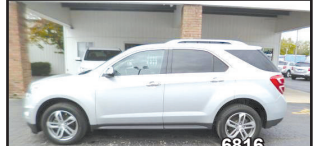

6891B

2011 CHEVY SILVERADO

GREAT LOCAL TRADE IN WITH SOME GREAT FEATURES! THIS SILVERADO IS A CREW CAB 4X4 WITH 123,000 MILES THAT ALSO HAS ONSTAR, XM RADIO, TOWING PACKAGE, POWER SEAT, AND SEATING FOR 6! IT HAS BEEN TAKEN CARE OF AND IS READ FOR ITS NEXT OWNER!
BAILEY PRICE \$19,900

6880A

2016 CHEVY SPARK

THIS IS A GREAT AFFORDABLE CAR THAT'S BEEN TAKEN CARE OF! WE SOLD THIS SPARK BRAND NEW TO SOME GREAT CUSTOMERS OF OURS. IT IS AN LT WITH A BACK UP CAMERA, TOUCH SCREEN RADIO, XM RADIO, AND ONLY 60,000 MILES!
BAILEY PRICE \$9,500

6818A

2011 CHEVY IMPALA

IF YOU NEED A GREAT CAR AT A GREAT PRICE, LOOK NO FURTHER THAN THIS IMPALA! TRADED IN BY ONE OF OUR GOOD REPEAT CUSTOMERS, IT IS IN GREAT SHAPE AND READY FOR YOU! IT IS AN LTZ WITH HEATED LEATHER SEATS, REMOTE START, POWER SEAT, XM RADIO, AND ONLY 126,000 MILES!
BAILEY PRICE \$6,900