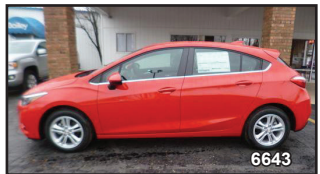

6705

2018 CHEVY SILVERADO

THIS TRUCK WAS MADE TO WORK AND IS READY TO GO! THIS SILVERADO IS A REGULAR CAB WITH AN 8 FOOT BED THAT HAS PLENTY OF ROOM! IT IS ALSO A 4X4 WITH THE 5.3L V8 ENGINE AND COMES WITH POWER WINDOWS AND KEYLESS ENTRY. MSRP \$36,165
BAILEY PRICE \$32,665

6881

2018 CHEVY SILVERADO

CHECK OUT THIS GREAT PRICE ON A THIS NICE CREW CAB CHEVY! THIS 4X4 SILVERADO COMES WITH REMOTE START, POWER SEAT, REMOTE LOCKING TAILGATE, XM RADIO, ONSTAR, AND SEATING FOR 6! THIS SPECIAL WON'T LAST LONG SO HURRY IN AND PICK IT UP! MSRP \$48,535
BAILEY PRICE \$38,433

6832

2018 GMC SIERRA

COME IN AND TEST DRIVE THIS LOADED UP GMC TRUCK! THIS SIERRA IS NICE WITH HEATED LEATHER SEATS, REMOTE START, ASSIST STEPS, 20 IN. WHEELS, TOUCH SCREEN RADIO, AND MUCH MORE! THIS TRUCK IS LISTED AT A GREAT PRICE SO HURRY IN AND TAKE ADVANTAGE! MSRP \$53,720
BAILEY PRICE \$43,029

6643

2018 CHEVY CRUZE

COME IN AND CHECK OUT THIS ALL NEW CRUZE HATCHBACK. THIS CAR HAS LOTS OF STORAGE ROOM BUT STILL HAS A HIGHWAY FUEL RATING OF 38 MPG! THIS CRUZE COMES WITH A BACK UP CAMERA, TOUCH SCREEN RADIO, ONSTAR, XM RADIO AND MUCH MORE.
MSRP \$22,795
BAILEY PRICE \$18,795