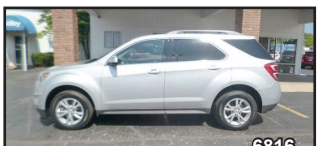

6918

2018 GMC SIERRA

HERE IS ONE SHARP LOOKING BLACK GMC. THIS SIERRA IS IN THE SLT PACKAGE THAT HAS REMOTE START, HEATED LEATHER, RUNNING BOARDS, POWER SEAT, AND MUCH MORE! IT IS PRICED TO SELL AND READY FOR YOU TO COME PICK IT UP!
MSRP \$52,575
BAILEY PRICE \$41,987

6743

2018 CHEVY CRUZE

THIS FUEL EFFICIENT RIG WON'T LAST LONG! THIS BEAUTIFUL CHEVY CRUZE OFFERS A SMOOTH, QUIET RIDE WITH UP TO 40 MPG ON THE HIGHWAY! IT ALSO COMES WITH A BACK UP CAMERA, ONSTAR, XM RADIO, POWER WINDOWS AND POWER LOCKS! MSRP \$22,790
BAILEY PRICE \$18,970

6821

2018 CHEVY MALIBU

SWING THROUGH THE LOT AND CHECK OUT THIS NICE CHEVY MALIBU. THIS MALIBU COMES WITH A TOUCH SCREEN RADIO, PUSH BUTTON START, BACK UP CAMERA, ONSTAR, KEYLESS ENTRY AND MORE! AND WITH A QUALIFYING TRADE IN, GET UP TO \$3,750 OFF!
MSRP \$24,195
BAILEY PRICE \$20,945

PRE-OWNED • PRE-OWNED • PRE-OWNED • PRE-OWNED • PRE-OWNED • PRE-OWNED

6816

2017 CHEVY EQUINOX

THIS EQUINOX IS IN GREAT SHAPE AND HAS PASSED THE CERTIFIED PRE-OWNED INSPECTION! IT'S SUPER CLEAN WITH ALL MATCHING, GOOD TIRES ON IT AND ONLY 28,000 MILES! IT ALSO HAS SEATING FOR 5, BACK UP CAMERA, KEYLESS ENTRY, BLUETOOTH FOR YOUR PHONE, ONSTAR, AND MUCH MORE!
BAILEY PRICE \$20,900