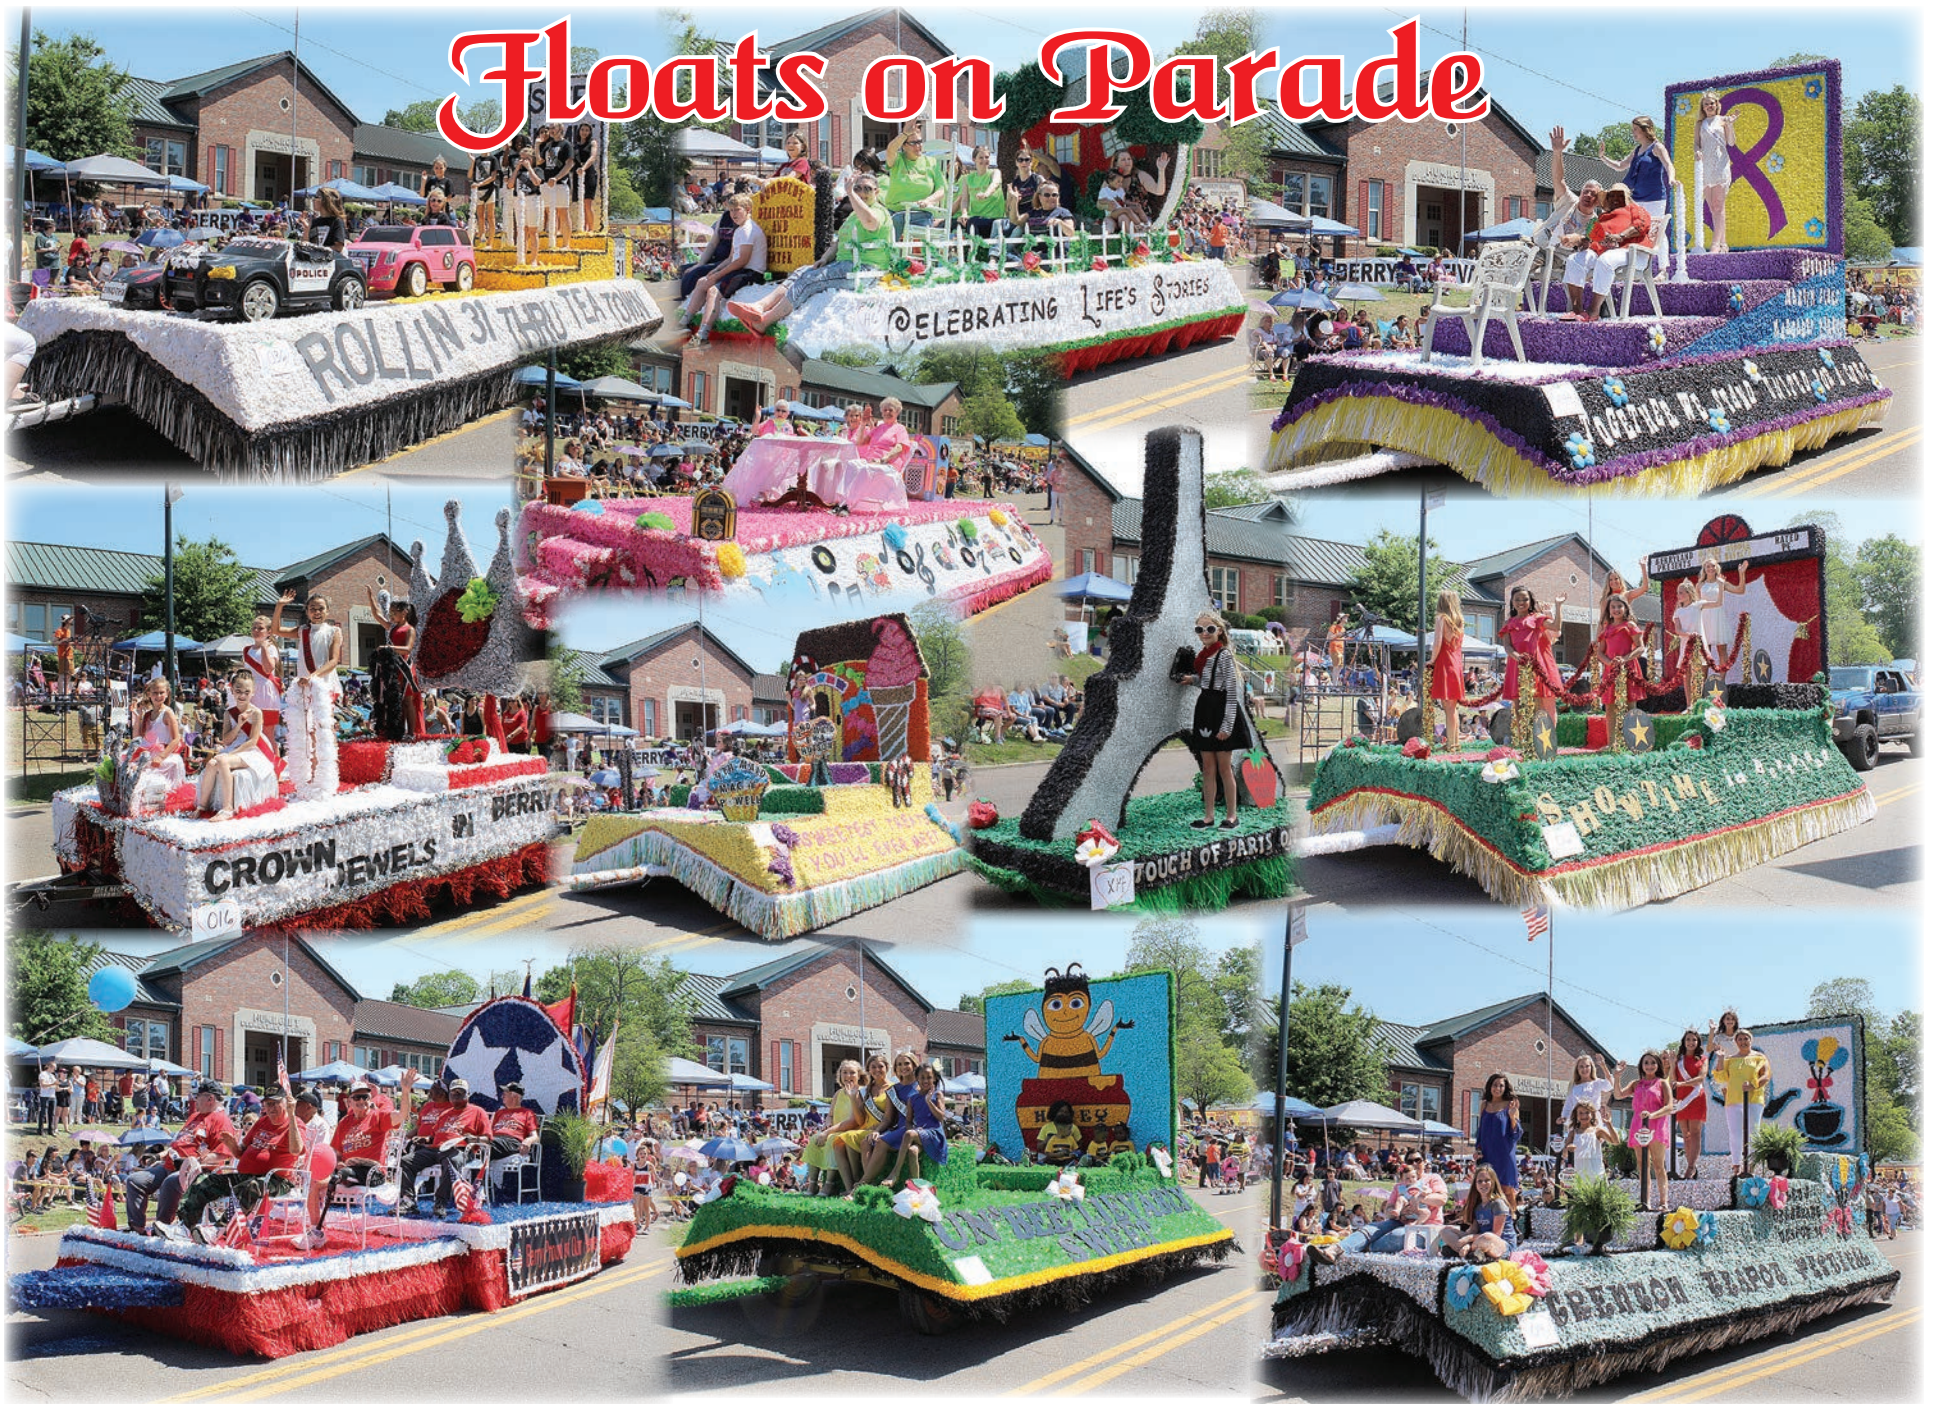

Floats on Parade

stitchesTN.com

113 S 14th Ave, Humboldt

See You at the
Strawberry Festival!

**ROBIN ELLIS
PAINT & BODY**
2812 East End Drive, Humboldt
784-6203

*Direct Repair To Major
Insurance Companies*

Enjoy the Festival!