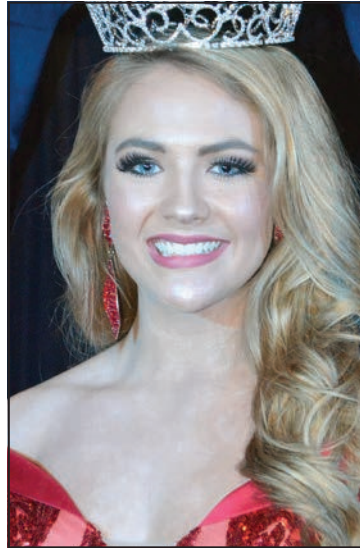

Territorial Queens Revue is Saturday, May 11 at 6 p.m. at East Elementary School

Alyssa Wade
Ms Henry Co. Fairest of the Fair

Abby Berry
Ms Gibson County

Katie Washburn
Ms Relay for Life

Bailey Gordon
Ms Greenfield

Camryn Brown
Ms West TN Cotton Festival

Katelyn Steele
Ms Winter Wonderland

Molly Parlow
Ms Soybean

Taylor Parmely
Ms Fall Fest

Ellie Epperson
Ms Teen Sweetheart

Emma Martin
Ms Territorial Teapot

JONES-LASHLEE, INC.