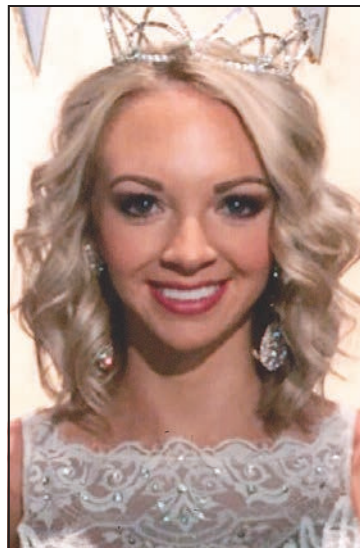

Territorial Queens Revue is Saturday, May 11 at 6 p.m. at East Elementary School

Alyssa Wade
Ms Henry Co. Fairest of the Fair

Abby Berry
Ms Gibson County

Katie Washburn
Ms Relay for Life

Bailey Gordon
Ms Greenfield

Camryn Brown
Ms West TN Cotton Festival

Katelyn Steele
Ms Winter Wonderland

Molly Parlow
Ms Soybean

Taylor Parmely
Ms Fall Fest

Ellie Epperson
Ms Teen Sweetheart

Emma Martin
Ms Territorial Teapot

JONES-LASHLEE, INC.