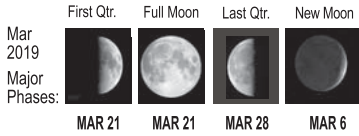

Prime Fish and Game Feeding Times

Date	Morning		Evening	
	Minor	Major	Minor	Major
1	2:26AM	7:10AM	12:55PM	7:34PM
2	3:12AM	7:58AM	1:46PM	8:22PM
3	3:55AM	8:46AM	2:39PM	9:09PM
4	4:34AM	9:31AM	3:32PM	9:54PM
5	5:10AM	10:16AM	4:26PM	10:38PM
6	5:43AM	10:59AM	5:19PM	---
7	6:15AM	11:20PM	6:13PM	11:42AM
8	6:47AM	12:03AM	7:07PM	12:24PM
9	7:18AM	12:45AM	8:02PM	1:07PM
10	7:50AM	1:29AM	8:58PM	1:51PM
11	8:25AM	2:14AM	9:56PM	2:37PM
12	9:03AM	3:02AM	---	3:27PM
13	9:47AM	3:52AM	---	4:19PM
14	11:56PM	4:47AM	10:35AM	5:15PM
15	12:56AM	5:44AM	11:31AM	6:13PM
16	1:55AM	6:43AM	12:33PM	7:13PM
17	2:50AM	7:44AM	1:40PM	8:13PM
18	3:41AM	8:43AM	2:49PM	9:12PM
19	4:27AM	9:40AM	4:00PM	---
20	5:10AM	10:36AM	5:08PM	---
21	5:50AM	11:03PM	6:16PM	11:29AM
22	6:28AM	11:56PM	7:22PM	12:22PM
23	7:07AM	12:47AM	8:26PM	1:13PM
24	7:47AM	1:39AM	9:30PM	2:05PM
25	8:28AM	2:31AM	---	2:56PM
26	9:12AM	3:22AM	---	3:48PM
27	11:27PM	4:14AM	9:59AM	4:39PM
28	12:20AM	5:04AM	10:48AM	5:29PM
29	1:09AM	5:54AM	11:40AM	6:18PM
30	1:54AM	6:42AM	12:32PM	7:05PM
31	2:34AM	7:28AM	1:26PM	7:51PM