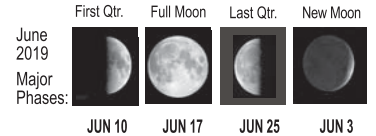

Prime Fish and Game Feeding Times

Date	Morning		Evening	
	Minor	Major	Minor	Major
1	2:26AM	7:10AM	12:55PM	7:34PM
2	3:12AM	7:58AM	1:46PM	8:22PM
3	3:55AM	8:46AM	2:39PM	9:09PM
4	4:34AM	9:31AM	3:32PM	9:54PM
5	5:10AM	10:16AM	4:26PM	10:38PM
6	5:43AM	10:59AM	5:19PM	---
7	6:15AM	11:20PM	6:13PM	11:42AM
8	6:47AM	12:03AM	7:07PM	12:24PM
9	7:18AM	12:45AM	8:02PM	1:07PM
10	7:50AM	1:29AM	8:58PM	1:51PM
11	8:25AM	2:14AM	9:56PM	2:37PM
12	9:03AM	3:02AM	---	3:27PM
13	9:47AM	3:52AM	---	4:19PM
14	11:56PM	4:47AM	10:35AM	5:15PM
15	12:56AM	5:44AM	11:31AM	6:13PM
16	1:55AM	6:43AM	12:33PM	7:13PM
17	2:50AM	7:44AM	1:40PM	8:13PM
18	3:41AM	8:43AM	2:49PM	9:12PM
19	4:27AM	9:40AM	4:00PM	---
20	5:10AM	10:36AM	5:08PM	---
21	5:50AM	11:03PM	6:16PM	11:29AM
22	6:28AM	11:56PM	7:22PM	12:22PM
23	7:07AM	12:47AM	8:26PM	1:13PM
24	7:47AM	1:39AM	9:30PM	2:05PM
25	8:28AM	2:31AM	---	2:56PM
26	9:12AM	3:22AM	---	3:48PM
27	11:27PM	4:14AM	9:59AM	4:39PM
28	12:20AM	5:04AM	10:48AM	5:29PM
29	1:09AM	5:54AM	11:40AM	6:18PM
30	1:54AM	6:42AM	12:32PM	7:05PM
31	2:34AM	7:28AM	1:26PM	7:51PM