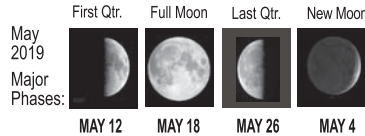

Prime Fish and Game Feeding Times

Date	Morning		Evening	
	Minor	Major	Minor	Major
1	2:26AM	7:10AM	12:55PM	7:34PM
2	3:12AM	7:58AM	1:46PM	8:22PM
3	3:55AM	8:46AM	2:39PM	9:09PM
4	4:34AM	9:31AM	3:32PM	9:54PM
5	5:10AM	10:16AM	4:26PM	10:38PM
6	5:43AM	10:59AM	5:19PM	---
7	6:15AM	11:20PM	6:13PM	11:42AM
8	6:47AM	12:03AM	7:07PM	12:24PM
9	7:18AM	12:45AM	8:02PM	1:07PM
10	7:50AM	1:29AM	8:58PM	1:51PM
11	8:25AM	2:14AM	9:56PM	2:37PM
12	9:03AM	3:02AM	---	3:27PM
13	9:47AM	3:52AM	---	4:19PM
14	11:56PM	4:47AM	10:35AM	5:15PM
15	12:56AM	5:44AM	11:31AM	6:13PM
16	1:55AM	6:43AM	12:33PM	7:13PM
17	2:50AM	7:44AM	1:40PM	8:13PM
18	3:41AM	8:43AM	2:49PM	9:12PM
19	4:27AM	9:40AM	4:00PM	---
20	5:10AM	10:36AM	5:08PM	---
21	5:50AM	11:03PM	6:16PM	11:29AM
22	6:28AM	11:56PM	7:22PM	12:22PM
23	7:07AM	12:47AM	8:26PM	1:13PM
24	7:47AM	1:39AM	9:30PM	2:05PM
25	8:28AM	2:31AM	---	2:56PM
26	9:12AM	3:22AM	---	3:48PM
27	11:27PM	4:14AM	9:59AM	4:39PM
28	12:20AM	5:04AM	10:48AM	5:29PM
29	1:09AM	5:54AM	11:40AM	6:18PM
30	1:54AM	6:42AM	12:32PM	7:05PM
31	2:34AM	7:28AM	1:26PM	7:51PM