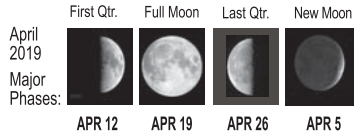

Prime Fish and Game Feeding Times

Date	Morning		Evening	
	Minor	Major	Minor	Major
1	2:26AM	7:10AM	12:55PM	7:34PM
2	3:12AM	7:58AM	1:46PM	8:22PM
3	3:55AM	8:46AM	2:39PM	9:09PM
4	4:34AM	9:31AM	3:32PM	9:54PM
5	5:10AM	10:16AM	4:26PM	10:38PM
6	5:43AM	10:59AM	5:19PM	---
7	6:15AM	11:20PM	6:13PM	11:42AM
8	6:47AM	12:03AM	7:07PM	12:24PM
9	7:18AM	12:45AM	8:02PM	1:07PM
10	7:50AM	1:29AM	8:58PM	1:51PM
11	8:25AM	2:14AM	9:56PM	2:37PM
12	9:03AM	3:02AM	---	3:27PM
13	9:47AM	3:52AM	---	4:19PM
14	11:56PM	4:47AM	10:35AM	5:15PM
15	12:56AM	5:44AM	11:31AM	6:13PM
16	1:55AM	6:43AM	12:33PM	7:13PM
17	2:50AM	7:44AM	1:40PM	8:13PM
18	3:41AM	8:43AM	2:49PM	9:12PM
19	4:27AM	9:40AM	4:00PM	---
20	5:10AM	10:36AM	5:08PM	---
21	5:50AM	11:03PM	6:16PM	11:29AM
22	6:28AM	11:56PM	7:22PM	12:22PM
23	7:07AM	12:47AM	8:26PM	1:13PM
24	7:47AM	1:39AM	9:30PM	2:05PM
25	8:28AM	2:31AM	---	2:56PM
26	9:12AM	3:22AM	---	3:48PM
27	11:27PM	4:14AM	9:59AM	4:39PM
28	12:20AM	5:04AM	10:48AM	5:29PM
29	1:09AM	5:54AM	11:40AM	6:18PM
30	1:54AM	6:42AM	12:32PM	7:05PM
31	2:34AM	7:28AM	1:26PM	7:51PM