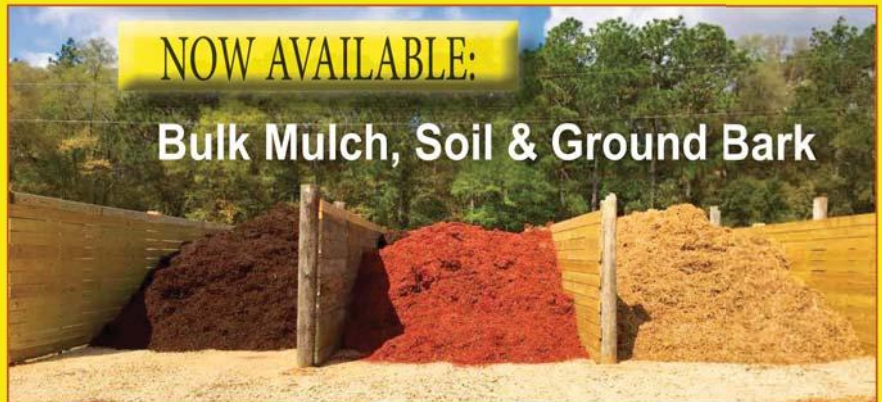

**NEW  
ARRIVALS!**

Citrus Trees • Pumpkins  
Hay Bales • Fall Seasonal

Long Leaf Pine  
Straw Rolls

**MIGHTYGROW**  
Organic Fertilizer

**251-633-6046**

NOW AVAILABLE:

**Bulk Mulch, Soil & Ground Bark**

**116 ALVERSON RD. MOBILE, AL 36608 | WWW.ABLOOMGARDENCENTER.COM**