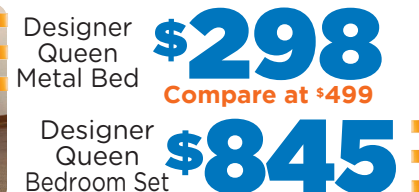

Designer Queen Bedroom Set **$845** Compare at $1,398