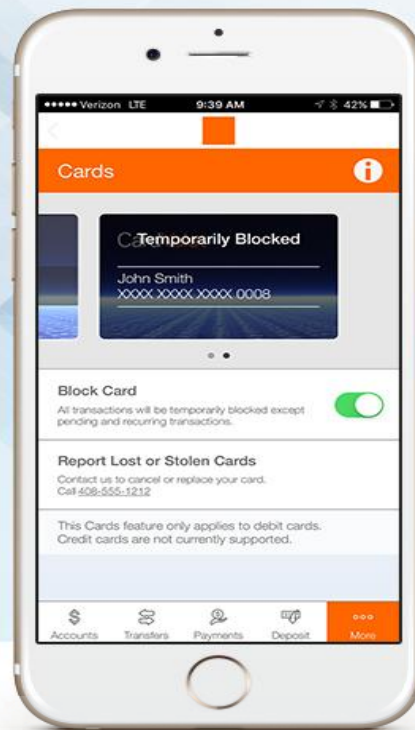

Manage lost or stolen cards at the touch of a button.

*Anytime
Anywhere*

- * Turn debit cards on and off
- * Set transaction controls
- * Receive alerts when your card is used
- * Stay informed of potential fraud
- * Get real-time balances for your account