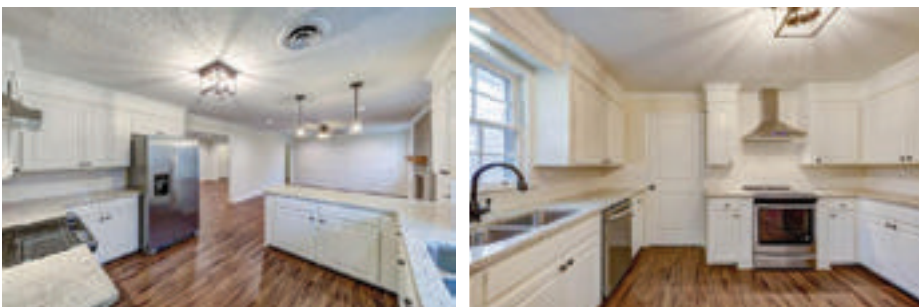

**Chris Evans • Evans Investments, LLC
601-613-2022 • P.O. Box 1057
fb.com/mhousebuyer**