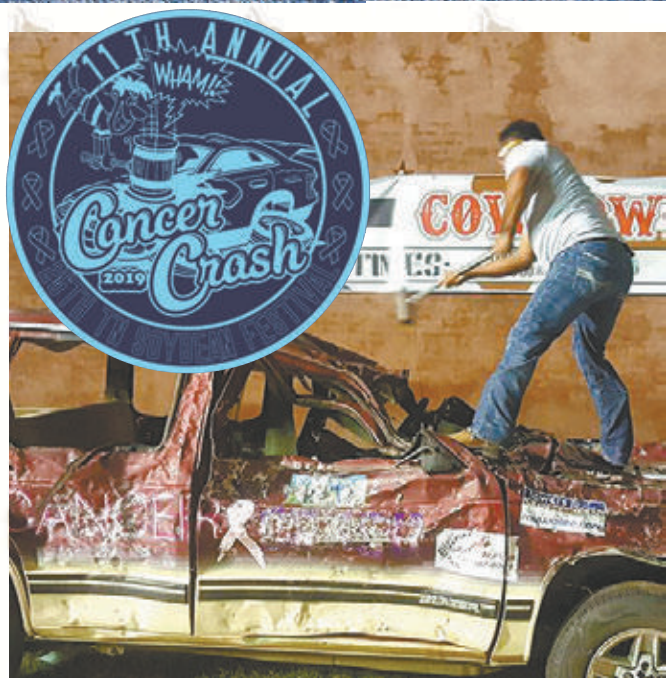

11th Year of Crashing for Cancer

2019 marks the 11th year that Lynn Harper has sponsored the Cancer Car Crash, an event that is close to his heart. This year's truck will feature a white ribbon signifying lung cancer to honor those who have struggled from the disease.

As in years past, you can take out your frustrations on an old truck and fight cancer at the same time.

Harper started the event in memory of his father, who died from cancer in 2007. Over \$2,000 has been raised each year in three days during the festival, with all proceeds going to the American Cancer Society.

For \$10, visitors get five minutes to bash on the car along with a free T-shirt; for \$1 you can have five swings. Local businesses or residents donate the vehicle each year.

"People don't realize the effort and planning in this event and time that everyone puts into it," says Harper, whose wrecker service is one of the sponsors. "From getting a car to getting it ready -- removing glass, all fluids, anything that's a danger -- to printing t-shirts that have a different color scheme every year for different cancers. My hat is off to all the volunteers that help me make this happen."

The booth will be open from 5 p.m. to 11 p.m. Thursday, Friday and Saturday, Sept. 7-9.

Sponsors of the event are Harper's Wrecker Service, Sammies of Martin, the Grind, Higher Ground Coffee Company, Historic Downtown Martin, Jowers Sign Company, the UTM Relay for Life Team and Monograms & More.