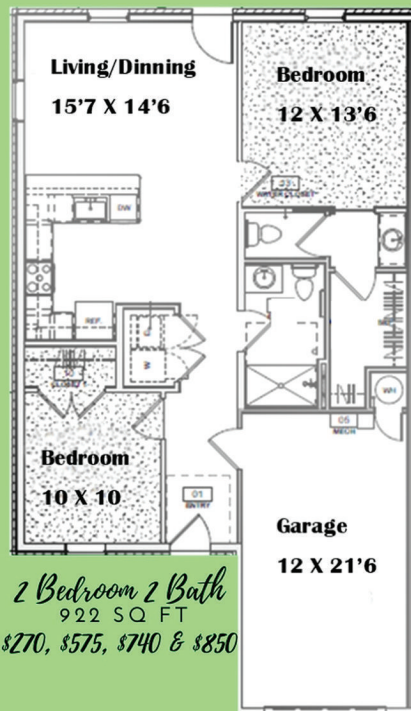

Villas At Lions Court

(405) 202-2520

1200 LION'S COURT Blanchard, OK 73010

- Playground
- BBQ Areas
- Smoke Free
- On Site Staff
- Fitness Center
- Business Center
- Carefree Maintenance
- Refrigerator
- Stove/Oven
- Microwave
- Dishwasher
- Ceiling Fans
- Private Patio
- W/D Included
- Attached Garage