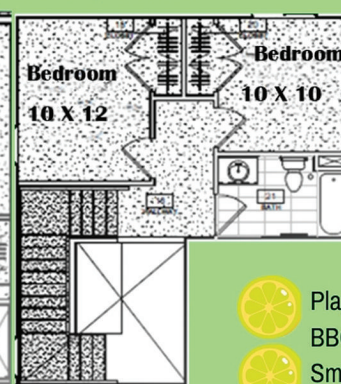

Villas At Lions Court

(405) 202-2520

1200 LION'S COURT Blanchard, OK 73010

- Playground
- BBQ Areas
- Smoke Free
- On Site Staff
- Fitness Center
- Business Center
- Carefree Maintenance
- Refrigerator
- Stove/Oven
- Microwave
- Dishwasher
- Ceiling Fans
- Private Patio
- W/D Included
- Attached Garage