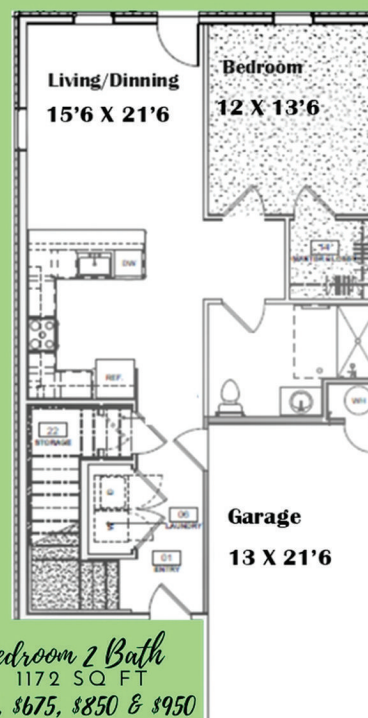

Villas At Lions Court

(405) 202-2520

1200 LION'S COURT Blanchard, OK 73010

- Playground
- BBQ Areas
- Smoke Free
- On Site Staff
- Fitness Center
- Business Center
- Carefree Maintenance
- Refrigerator
- Stove/Oven
- Microwave
- Dishwasher
- Ceiling Fans
- Private Patio
- W/D Included
- Attached Garage