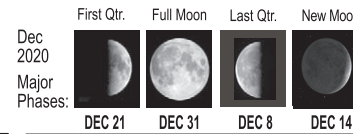

Prime Fish and Game Feeding Times

Date	Morning		Evening	
	Minor	Major	Minor	Major
1	5:41AM	11:09PM	6:11PM	11:29AM
2	6:35AM	11:50PM	6:39PM	12:10PM
3	7:28AM	12:30AM	7:08PM	12:51PM
4	8:22AM	1:11AM	7:38PM	1:32PM
5	9:16AM	1:54AM	8:11PM	2:16PM
6	10:12AM	2:39AM	8:49PM	3:02PM
7	11:08AM	3:26AM	9:31PM	3:51PM
8	12:03PM	4:16AM	10:20PM	4:42PM
9	12:58PM	5:08AM	11:14PM	5:35PM
10	----	6:03AM	1:49PM	6:30PM
11	12:14AM	6:57AM	2:37PM	7:25PM
12	1:18AM	7:52AM	3:20PM	8:19PM
13	2:24AM	8:46AM	4:00PM	9:13PM
14	3:32AM	9:39AM	4:38PM	10:06PM
15	4:41AM	10:32AM	5:15PM	----
16	5:50AM	10:59PM	5:52PM	11:25AM
17	7:01AM	11:53PM	6:32PM	12:20PM
18	8:13AM	12:48AM	7:15PM	1:17PM
19	9:24AM	1:46AM	8:02PM	2:15PM
20	10:33AM	2:45AM	8:55PM	3:15PM
21	11:37AM	3:45AM	9:51PM	4:15PM
22	12:35PM	4:44AM	10:51PM	5:12PM
23	----	5:39AM	1:24PM	6:06PM
24	11:51PM	6:32AM	2:07PM	6:56PM
25	12:50AM	7:20AM	2:44PM	7:43PM
26	1:47AM	8:05AM	3:16PM	8:27PM
27	2:43AM	8:48AM	3:46PM	9:08PM
28	3:37AM	9:29AM	4:14PM	9:49PM
29	4:30AM	10:09AM	4:42PM	10:29PM
30	5:23AM	10:50AM	5:10PM	----
31	6:17AM	11:10PM	5:40PM	11:31AM