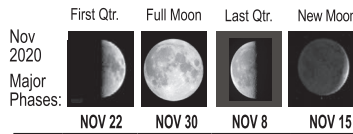

Prime Fish and Game Feeding Times

Date	Morning		Evening	
	Minor	Major	Minor	Major
1	5:41AM	11:09PM	6:11PM	11:29AM
2	6:35AM	11:50PM	6:39PM	12:10PM
3	7:28AM	12:30AM	7:08PM	12:51PM
4	8:22AM	1:11AM	7:38PM	1:32PM
5	9:16AM	1:54AM	8:11PM	2:16PM
6	10:12AM	2:39AM	8:49PM	3:02PM
7	11:08AM	3:26AM	9:31PM	3:51PM
8	12:03PM	4:16AM	10:20PM	4:42PM
9	12:58PM	5:08AM	11:14PM	5:35PM
10	----	6:03AM	1:49PM	6:30PM
11	12:14AM	6:57AM	2:37PM	7:25PM
12	1:18AM	7:52AM	3:20PM	8:19PM
13	2:24AM	8:46AM	4:00PM	9:13PM
14	3:32AM	9:39AM	4:38PM	10:06PM
15	4:41AM	10:32AM	5:15PM	----
16	5:50AM	10:59PM	5:52PM	11:25AM
17	7:01AM	11:53PM	6:32PM	12:20PM
18	8:13AM	12:48AM	7:15PM	1:17PM
19	9:24AM	1:46AM	8:02PM	2:15PM
20	10:33AM	2:45AM	8:55PM	3:15PM
21	11:37AM	3:45AM	9:51PM	4:15PM
22	12:35PM	4:44AM	10:51PM	5:12PM
23	----	5:39AM	1:24PM	6:06PM
24	11:51PM	6:32AM	2:07PM	6:56PM
25	12:50AM	7:20AM	2:44PM	7:43PM
26	1:47AM	8:05AM	3:16PM	8:27PM
27	2:43AM	8:48AM	3:46PM	9:08PM
28	3:37AM	9:29AM	4:14PM	9:49PM
29	4:30AM	10:09AM	4:42PM	10:29PM
30	5:23AM	10:50AM	5:10PM	----
31	6:17AM	11:10PM	5:40PM	11:31AM