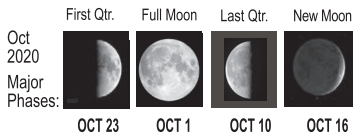

Prime Fish and Game Feeding Times

Date	Morning		Evening	
	Minor	Major	Minor	Major
1	5:41AM	11:09PM	6:11PM	11:29AM
2	6:35AM	11:50PM	6:39PM	12:10PM
3	7:28AM	12:30AM	7:08PM	12:51PM
4	8:22AM	1:11AM	7:38PM	1:32PM
5	9:16AM	1:54AM	8:11PM	2:16PM
6	10:12AM	2:39AM	8:49PM	3:02PM
7	11:08AM	3:26AM	9:31PM	3:51PM
8	12:03PM	4:16AM	10:20PM	4:42PM
9	12:58PM	5:08AM	11:14PM	5:35PM
10	----	6:03AM	1:49PM	6:30PM
11	12:14AM	6:57AM	2:37PM	7:25PM
12	1:18AM	7:52AM	3:20PM	8:19PM
13	2:24AM	8:46AM	4:00PM	9:13PM
14	3:32AM	9:39AM	4:38PM	10:06PM
15	4:41AM	10:32AM	5:15PM	----
16	5:50AM	10:59PM	5:52PM	11:25AM
17	7:01AM	11:53PM	6:32PM	12:20PM
18	8:13AM	12:48AM	7:15PM	1:17PM
19	9:24AM	1:46AM	8:02PM	2:15PM
20	10:33AM	2:45AM	8:55PM	3:15PM
21	11:37AM	3:45AM	9:51PM	4:15PM
22	12:35PM	4:44AM	10:51PM	5:12PM
23	----	5:39AM	1:24PM	6:06PM
24	11:51PM	6:32AM	2:07PM	6:56PM
25	12:50AM	7:20AM	2:44PM	7:43PM
26	1:47AM	8:05AM	3:16PM	8:27PM
27	2:43AM	8:48AM	3:46PM	9:08PM
28	3:37AM	9:29AM	4:14PM	9:49PM
29	4:30AM	10:09AM	4:42PM	10:29PM
30	5:23AM	10:50AM	5:10PM	----
31	6:17AM	11:10PM	5:40PM	11:31AM