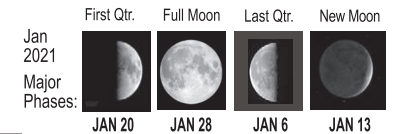

Prime Fish and Game Feeding Times

Date	Morning		Evening	
	Minor	Major	Minor	Major
1	5:41AM	11:09PM	6:11PM	11:29AM
2	6:35AM	11:50PM	6:39PM	12:10PM
3	7:28AM	12:30AM	7:08PM	12:51PM
4	8:22AM	1:11AM	7:38PM	1:32PM
5	9:16AM	1:54AM	8:11PM	2:16PM
6	10:12AM	2:39AM	8:49PM	3:02PM
7	11:08AM	3:26AM	9:31PM	3:51PM
8	12:03PM	4:16AM	10:20PM	4:42PM
9	12:58PM	5:08AM	11:14PM	5:35PM
10	----	6:03AM	1:49PM	6:30PM
11	12:14AM	6:57AM	2:37PM	7:25PM
12	1:18AM	7:52AM	3:20PM	8:19PM
13	2:24AM	8:46AM	4:00PM	9:13PM
14	3:32AM	9:39AM	4:38PM	10:06PM
15	4:41AM	10:32AM	5:15PM	----
16	5:50AM	10:59PM	5:52PM	11:25AM
17	7:01AM	11:53PM	6:32PM	12:20PM
18	8:13AM	12:48AM	7:15PM	1:17PM
19	9:24AM	1:46AM	8:02PM	2:15PM
20	10:33AM	2:45AM	8:55PM	3:15PM
21	11:37AM	3:45AM	9:51PM	4:15PM
22	12:35PM	4:44AM	10:51PM	5:12PM
23	----	5:39AM	1:24PM	6:06PM
24	11:51PM	6:32AM	2:07PM	6:56PM
25	12:50AM	7:20AM	2:44PM	7:43PM
26	1:47AM	8:05AM	3:16PM	8:27PM
27	2:43AM	8:48AM	3:46PM	9:08PM
28	3:37AM	9:29AM	4:14PM	9:49PM
29	4:30AM	10:09AM	4:42PM	10:29PM
30	5:23AM	10:50AM	5:10PM	----
31	6:17AM	11:10PM	5:40PM	11:31AM