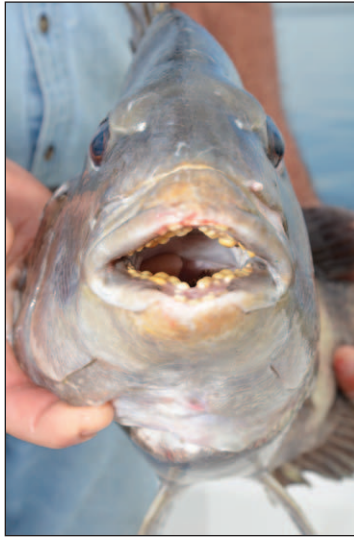

Tiny nibbles, BIG FISH

Anglers without boats can still catch powerful specimens

BY JOHN N. FELSHER

Many anglers disdain sheepshead because their thick spines and tough scales make them difficult to clean. Some people regard them as poor tablefare. Others find them delicious, but nobody disputes their fighting abilities.

Built for power, not speed, sheepshead don't run like rampaging redfish or slash and flash like speckled trout. Instead, they simply rely upon brute strength. They hunker down by a piling, reef or other object refusing to budge and daring anyone to bring them to the surface.

"Sheepshead get overlooked by a lot of people," commented Patric Garmeson with Ugly Fishing Charters (251-747-1554, www.uglyfishing.com) in Daphne. "Most people want to take home speckled trout, redfish and flounder to eat. With big scales and sharp dorsal spines, sheepshead are a little more difficult to clean, but they are pretty good

Photo by John N. Felsher

Sheepshead come with remarkable dental equipment used for crushing barnacles and nibbling shrimp, crabs and other morsels.

as table fish. These strong, scrappy fighters are a heck of a lot of fun to catch."