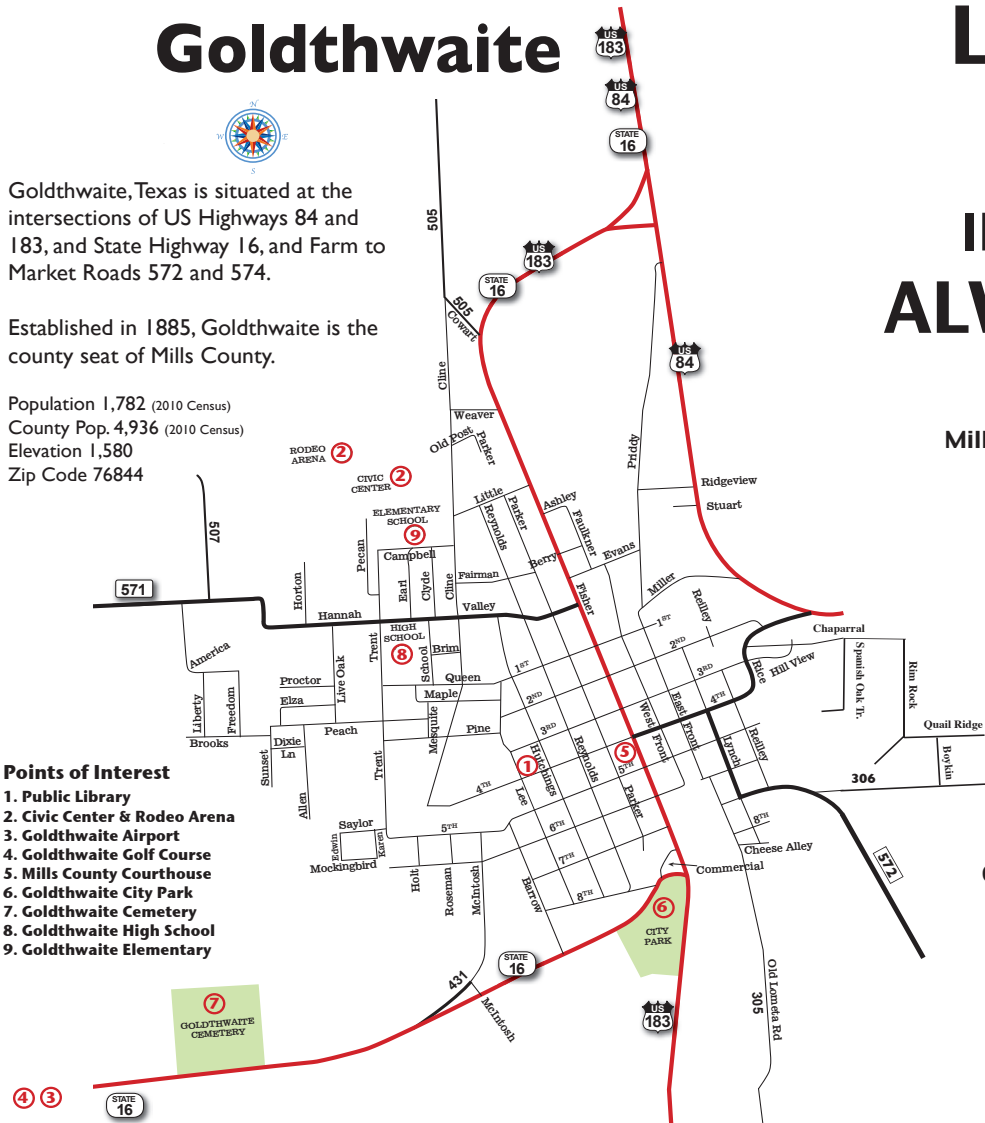

MILLS COUNTY MAPS - Including Goldthwaite, Mullin, Priddy & Star

Mills County Facts & Figures

Population
4,900

Land Area
748 Square Miles

6.5 People
Per Mile

Mills County is located on the Edwards Plateau Region of Central Texas.

Mills County is named for John T. Mills, a justice of the Texas Supreme Court.

John T. Mills (November 12, 1817 - November 30, 1871) was an American lawyer who served as a Supreme Court Justice for the Republic of Texas.

Goldthwaite

Goldthwaite, Texas is situated at the intersections of US Highways 84 and 183, and State Highway 16, and Farm to Market Roads 572 and 574.

Established in 1885, Goldthwaite is the county seat of Mills County.

Population 1,782 (2010 Census)
County Pop. 4,936 (2010 Census)
Elevation 1,580
Zip Code 76844

Points of Interest

1. Public Library
2. Civic Center & Rodeo Arena
3. Goldthwaite Airport
4. Goldthwaite Golf Course
5. Mills County Courthouse
6. Goldthwaite City Park
7. Goldthwaite Cemetery
8. Goldthwaite High School
9. Goldthwaite Elementary