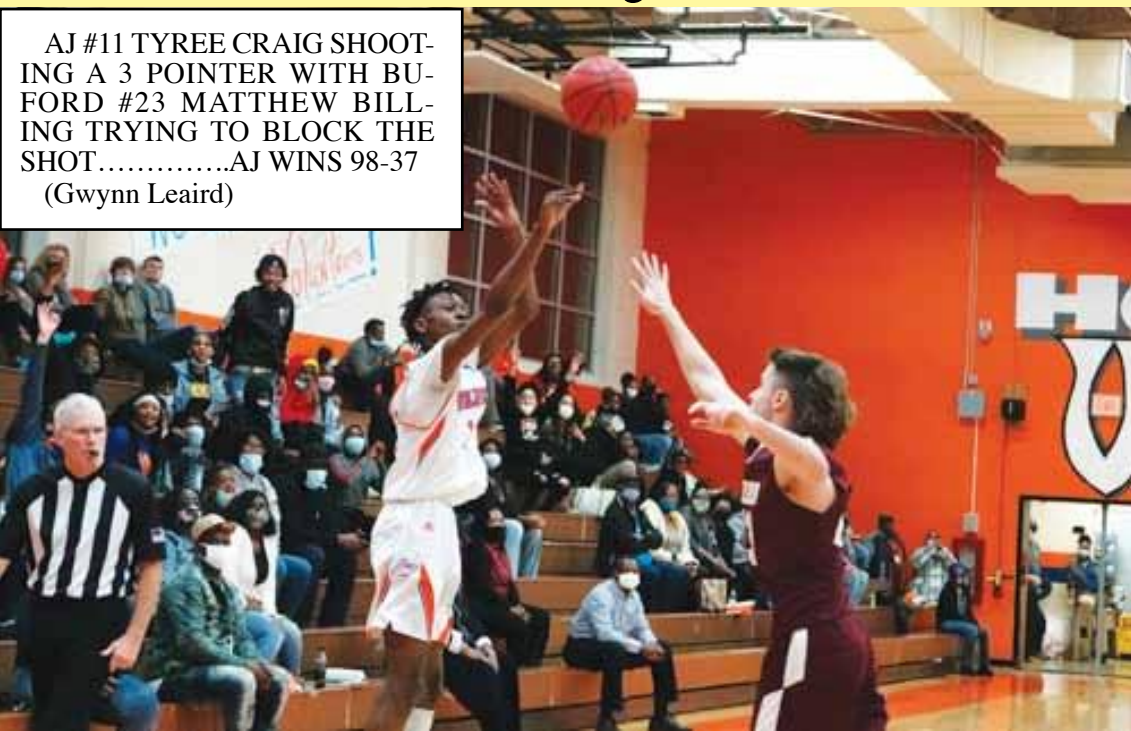

Kershaw THE NEWS-ERA

ER
A

VOL. 74 NO. 22 Wednesday, February 10, 2021 50 cents COPY

AJHS Vols v NCHS Knights

At left: AJ #12 ANNSLEY VICK GOING TO THE BASKET WITH NORTH CENTRAL #1 DANAJAH ROBINSON TRYING TO GUARD ANNSLEY.....AJ WINS 74-18

Below: AJ #5 OKSANA LATHAN HAD A FAST BREAK WITH HER EYE ON THE BASKET AND NETTING 2 POINTS

(Photos by Gwynn Leaird)

AJ vs Buford Boys Basketball

AJ #11 TYREE CRAIG SHOOTING A 3 POINTER WITH BUFORD #23 MATTHEW BILLING TRYING TO BLOCK THE SHOT.....AJ WINS 98-37 (Gwynn Leaird)

Sandhills Medical Foundation Kershaw Pharmacy Ribbon Cutting

Kershaw Pharmacy GRAND OPENING Ribbon Cutting Ceremony was held on Monday February 8, 2021 at 2:30 PM at 205 W Marion Street. From (L-R) Tiffany Warren, Community Outreach Specialist, T'era Graham, Pharmacist, Mayor Mark Dorman, David Roberts, Interim COO.