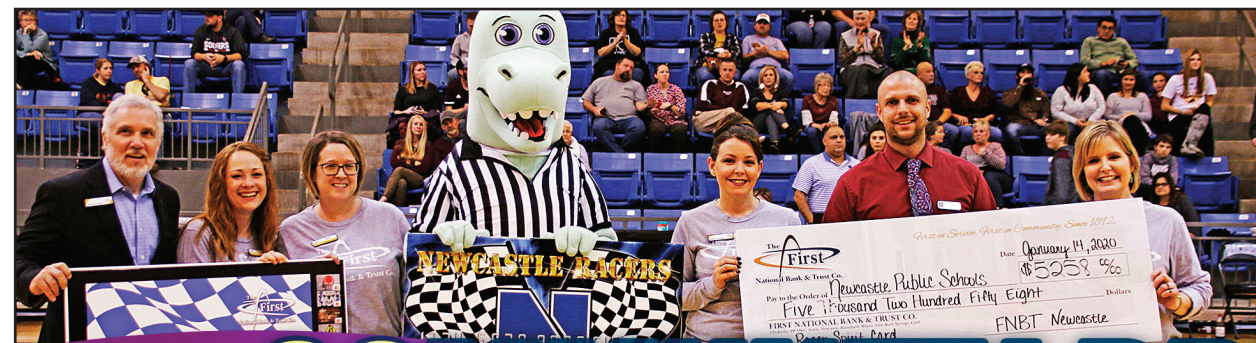

Ruby's Rustic Furniture

Ruby's Rustic Furniture is a family owned business located in Tuttle Oklahoma!

Come see our unique and high quality handmade furniture. We have everything from bedroom sets to kitchen sets, vanities, cardenzas and more. Custom orders available. Sturdy and heavy furniture.

Ruby's Rustic Furniture
2420 East State Highway 37
Tuttle, OK 73089
Call 305-1505

COMMUNITY DRIVEN

BANKFNBT.COM

The First National Bank & Trust Co. - Tri City Area
Tuttle - 5311 East Highway 37 - 405-381-4455
Newcastle - 1308 North Main Street - 405-387-4455
Blanchard - 1100 North Council - 405-485-4455