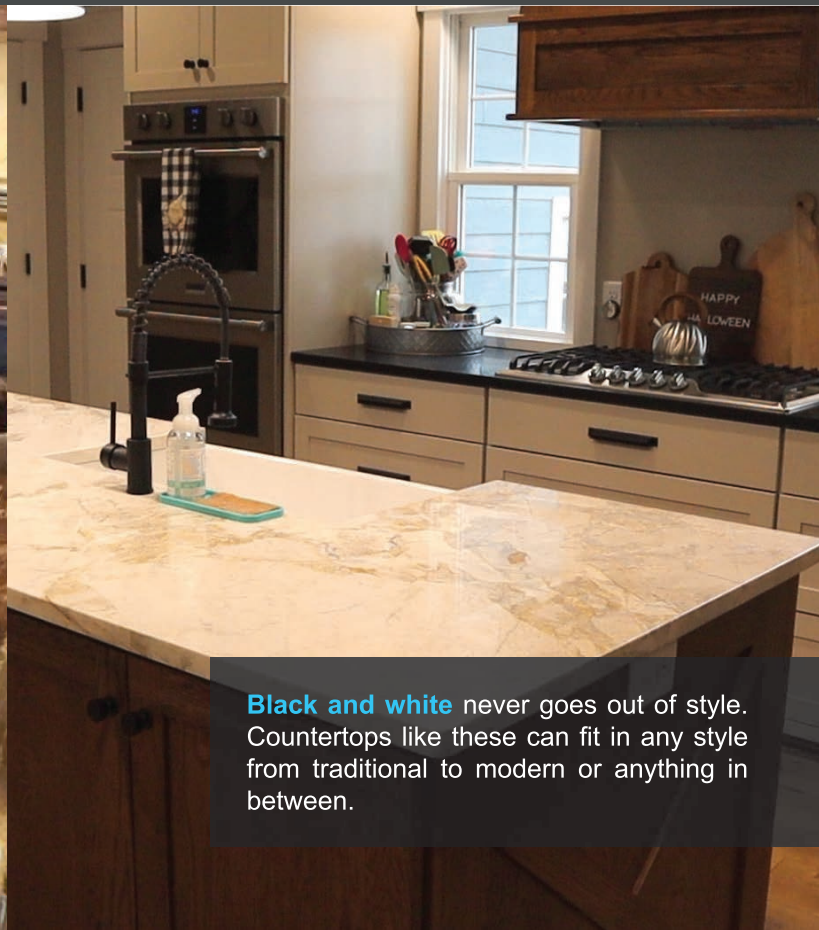

Waterfall ends are big right now and seeing an image like this it's hard to argue why. This gorgeous island topped with a natural quartzite makes this a dream kitchen.

Providing the highest quality stone available anywhere in the world, making the process of selecting stone an enjoyable experience.

Black and white never goes out of style. Countertops like these can fit in any style from traditional to modern or anything in between.