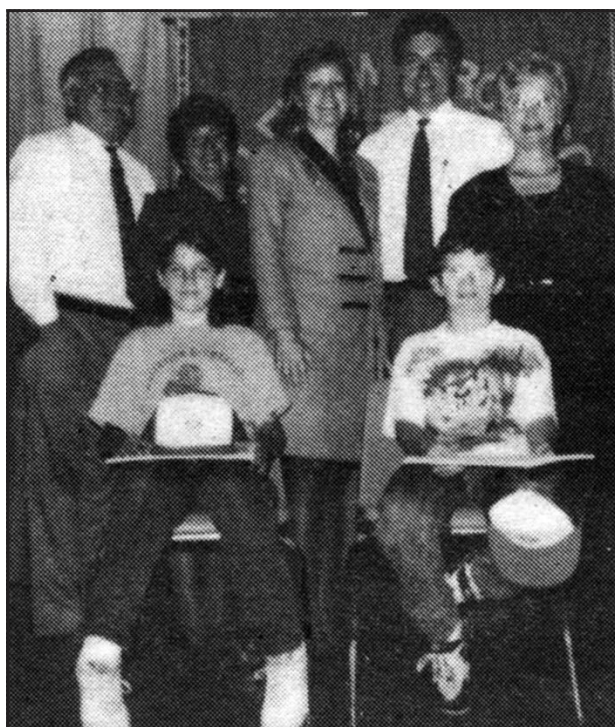

25 Years Ago

From the files of the Voice of South Marion
From January 18, 1996 Issue Of The Voice

Preparing For A Party

Members of the Ladies Auxiliary of Belleview Post 284 are making sandwiches for a party to be held at the VA Hospital in Gainesville. Working above is Bob Quick - VFW Commander, Pat Czerwonka - Senior VP, Commander Frank Harrington, Rita Rose, Lillian Barnhill and Eva Whyte. Those that made the trip and held the party for the Veterans were Paul and Wanda White, Gill and Marge Crouch, Ralph and Vicki Gillotti, Chris and George DiRienzo, Pat Czerwonka, Barbara Bowler, Fran Morris, Kay Falson, Eva Whyte and Helen Miller and her sister. *Photo from the files of the Voice of South Marion 25 Years Ago*

Taking A Break

Belleview High School students John Glover and Jason Cochran take a break between classes. *(Photo from the files of the Voice of South Marion 25 Years Ago)*

Kiwanis Presents Awards

The Kiwanis Club of Belleview presented Rachel Chizanskos and Michael Dunston with \$50 savings bonds for having the highest GPA. *(Photo from the files of the Voice of South Marion 25 Years Ago)*