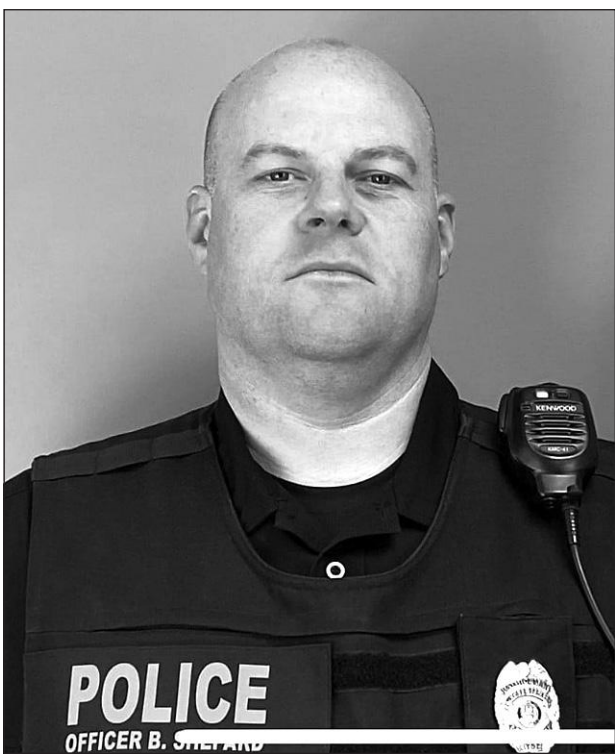

Russell Springs Police Department

Chief Tim Pierce #750

Asst. Chief Bryan Shepherd #751

Lt. Bobby Pritchard #752

SRO Clete McAninch #762

Sgt. Matt Parrish #754

Officer Robert Baugh #761

Officer Mason Miniard

Officer Brenton Llané

Officer Debra Necessary #756

To Protect & Serve

Office Manager and Safety Officer Amy Shirley

Officer Jeremie West #760

Officer Kyle Wilson #758

RUSSELL COUNTY EMS

With state-of-the-art equipment, continued training and a pledge to professionalism, the Russell County EMS provides top-notch care. The Advanced Life Support (ALS) facility has two crews operating at all times. Shown with the EMS's newest ambulance is, from left, Interim Russell County EMS Director Robert Baugh, and EMS personnel Caleb Baker, Cyndi Chumbley Wilson, and Brad Loy.

We are thankful for the men and women of Russell County Law Enforcement!

752 N. Main Street, Jamestown, KY 42629
(270) 343-2556 • www.ctbi.com

We're proud of you, Mighty Lakers and Lady Lakers!

Good luck at the District Tournament!