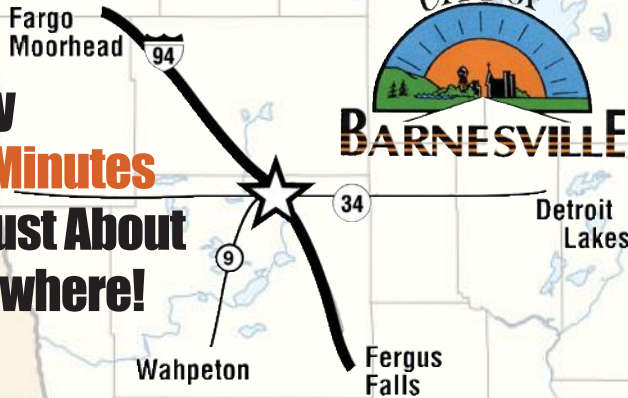

Reason
#7

convenience

Easy Commute

Because of our central location, many families split the commute by jumping on I-94 or highway and head to Fargo, Fergus Falls, Wahpeton or Hawley.

Close to the Lakes

When you're this close to the lakes, you can even head to the cabin on a weeknight!

**Only
25 Minutes
to Just About
Anywhere!**

FIREHALL LIQUORS

BEER • WINE • LIQUOR

- Convenient Location
South of Dollar General
- Front Door Parking
- Open 7 Days a Week

Like on Facebook for Sales, Promotions & Events!