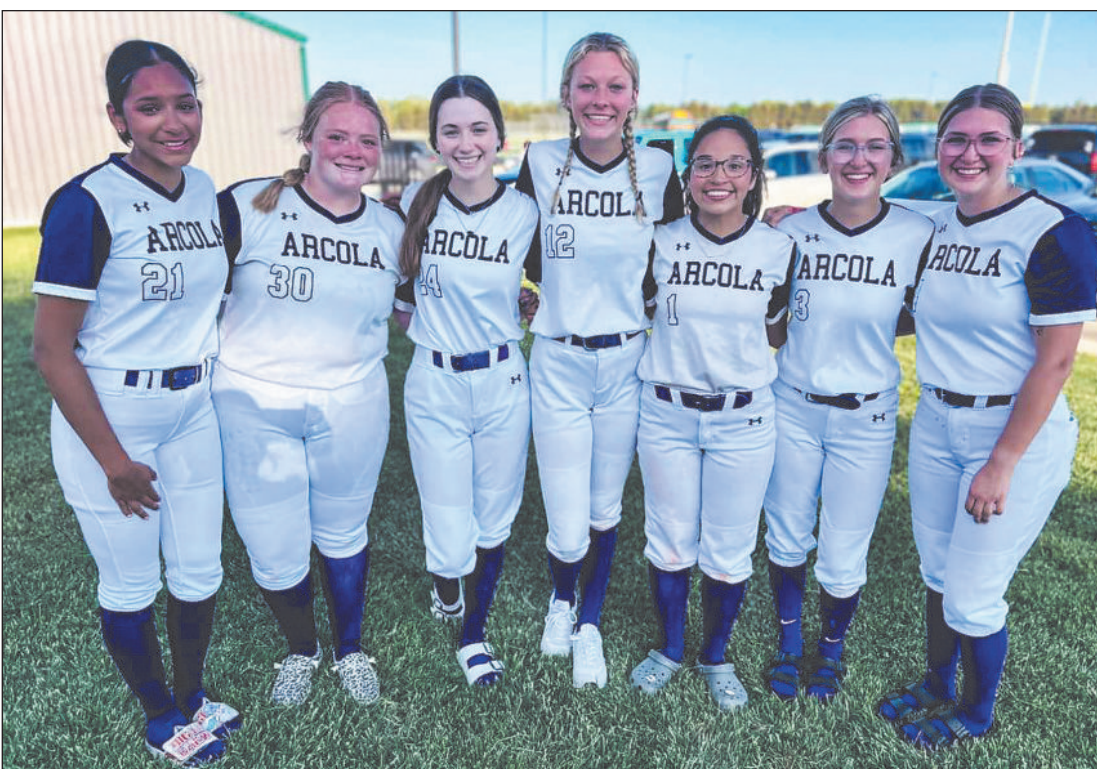

The game included a crucial call that cost Arcola a run. Arcola trailed 1-0 in the fourth when freshman Ema Simpson, the leadoff batter, reached on an error by the LeRoy shortstop. With one out Ava Simpson drew a base on balls on a full-count pitch. Sisk hit a double to left on an 0-2 pitch driving in what appeared to be two runs. However, a runner was called out after not touching third base. With Sisk still on second when the LeRoy pitcher, Long struck out the next batter and the game was deadlocked at one.

“I didn’t see it at all,” said Roberts. “I wasn’t watching her feet at all and their coach called it. The umpire evidently saw it because he showed me right where she stepped. You just have to go out and get more runs after that.”

Hagerman said, his assistant coach saw it right away and told me.

The Lady Panthers scored

SEVEN ARCOLA SENIOR softball players helped the Lady Riders to the most wins since 2013. Arcola finished 15-10-1. Seniors are Vanessa Condarco, Keira Hohlbauch, Eva Hopkins, Makenzie Thomas, Reyli Vega, Gracie Wagoner and Makenna Wagoner.

the first run of the game in the second when freshman Laila Carr singled to left. Buckles walked. Bossingham reached on a bunt hit. Long helped her own cause with a single to left, playing Carr. Hohlbauch, the Arcola pitcher, got out of the jam by striking out the next two batters and the third out was on a fielder’s choice as the Lady Riders only allowed the one run.

Long allowed just two hits with 15 strikeouts and three walks throwing 125 pitches, 85 for strikes (68 percent).

“Long is probably our best pitcher,” said Hagerman. “At the beginning of the year, especially when it is cold we rotate pitchers a lot. We have always strive to develop multiple pitchers. About a month into the season

Long had some heart issues and there was about two and a half three weeks where she didn’t play or practice. They (doctors) got some things figured out and she was feeling better when she had back issues. Having both of those pitchers in Haley Cox and Long kind of gave us a 1-2 punch. I think it gave our pitchers more confidence that if things were not going well we have got somebody that they can count on to come in. I thought Long threw really well today.”

Hohlbauch allowed six hits, two runs, only one earned, with two walks and six strikeouts.

“Kiera placed the ball very well and threw well,” said Roberts. “I had all the confidence in her. I knew I wanted

to throw her in this game just because she has been spinning the ball so well and getting batters off balance. I think the defense really stepped up behind her and really showed her that they have got her back.”

Hagerman was also impressed with Hohlbauch’s pitching.

“She pitched unbelievably

well,” said Hagerman. “She hit her spots and was incredibly impressive.”

LeRoy won a regional title last season.

“The biggest thing with them was believing in themselves and having confidence in themselves,” said Roberts of the key going in. “Finding the level of confidence that they could win or play with them or else it wasn’t going to be much of a game.”

Arcola loses seven seniors, or nearly half of the team of 16 in Reyli Vega, Gracie Wagoner, Makenna Wagoner, Makenzie Thomas, Eva Hopkins, Vanessa Condarco and Hohlbauch, who is headed to play at Eureka.

“We are going to miss them all,” said Roberts. “I think five of the seven started every game for us this year. So, there will be a lot of spots to fill.”

Arcola 000 100 0-1-1-1
LeRoy 010 001 x-2-6-1

Losing pitcher: Keira Hohlbauch (6-6) 6 innings, 6 hits, 2 runs, 1 earned, 2 walks, 6 strikeouts

ARCOLA : Sisk 1-for-2, double, RBI, Ema Simpson 2 stolen bases, Kacie Sisk stolen base

Winning pitcher: Lilly Long 7 innings, 1 hit, 0 runs, 3 walks, 15 strikeouts