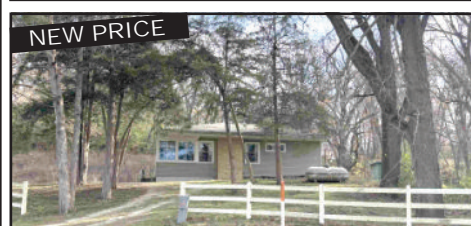

**MAKE YOUR RESERVATIONS  
FOR EASTER SUNDAY -  
APRIL 20**

Serving 11:00 a.m. to 2:00 p.m.

**Chuck COOK** Broker

Cell 309.253.0163  
Office 309.444.8800  
ccook@malooofrealty.com

100 N. Main St. | Washington, IL 61571

**LET ME SELL YOUR HOME!**

**Henry: 1015 Second St.**  
Nice 4 bedroom, one bathroom home located on a corner lot. Main floor laundry, updated bathroom, 2nd level has fresh paint and new carpeting. Attached oversized one-stall garage. Large breezeway with wood burning fireplace. Schedule a private showing today. **\$129,000**

**Lacon: 1166 State Rt. 26**  
Former Duck Club home with views of the Illinois River backwaters. Redwood walls throughout this 2 bedroom, 1 1/2 bathroom home. Enclosed front porch with great views. Home is being sold AS IS. Schedule a private showing today. **\$120,000**