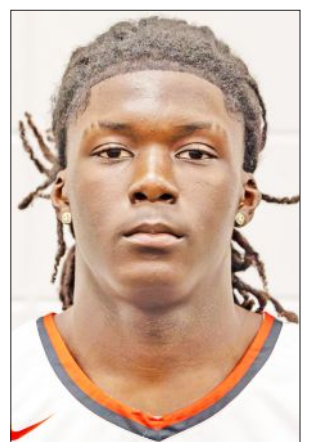

Clinch led early against Turner, up 10-9 after one quarter. The Titans were up 27-22 at halftime. In the third quarter, Turner built a 49-32 lead going into the final quarter.

Kamarion Johnson led Clinch's scorers with 17 points, followed by Traviian Miller's 11. Other CCHS scorers Tuesday were: Jakyri Posley-9, Kyiis Mingo-3, DeMarco Simon-3, and Shane Burns-3.

Friday in Lakeland, the Panthers led 27-13 after one quarter, and 43-30 at intermission. There were up by 20, 60-40, going into the final quarter.

Posley exploded for 28 points Friday, including two dunks. Other Clinch scorers were Miller-15, Tykeem Carter-15, Johnson-9, Fred Causey-6, Burns-6, Mingo-5, Kareem Reeves-3,

GREIF
PACKAGING SUCCESS TOGETHER®

CLINCH FITNESS
CENTER
We offer personal training and tanning
Call Larry at (912) 387-9092

The Subway Girls Basketball Player of the Week is Jhinerial Mingo. Against Lanier County Friday night, Jhinerial had

22 points to lead the Pantherettes.

Congrats Jhinerial,

SUBWAY
23 West Dame Avenue in Homerville
912-487-3894

CLINCH MEMORIAL HOSPITAL PHARMACY PLAYER OF THE WEEK

The Clinch Memorial Hospital Pharmacy Boys Basketball Player of the Week is junior Jakyri Posley. Against Lanier County, Jakyri had 28 points – including two dunks – to lead the Panthers.