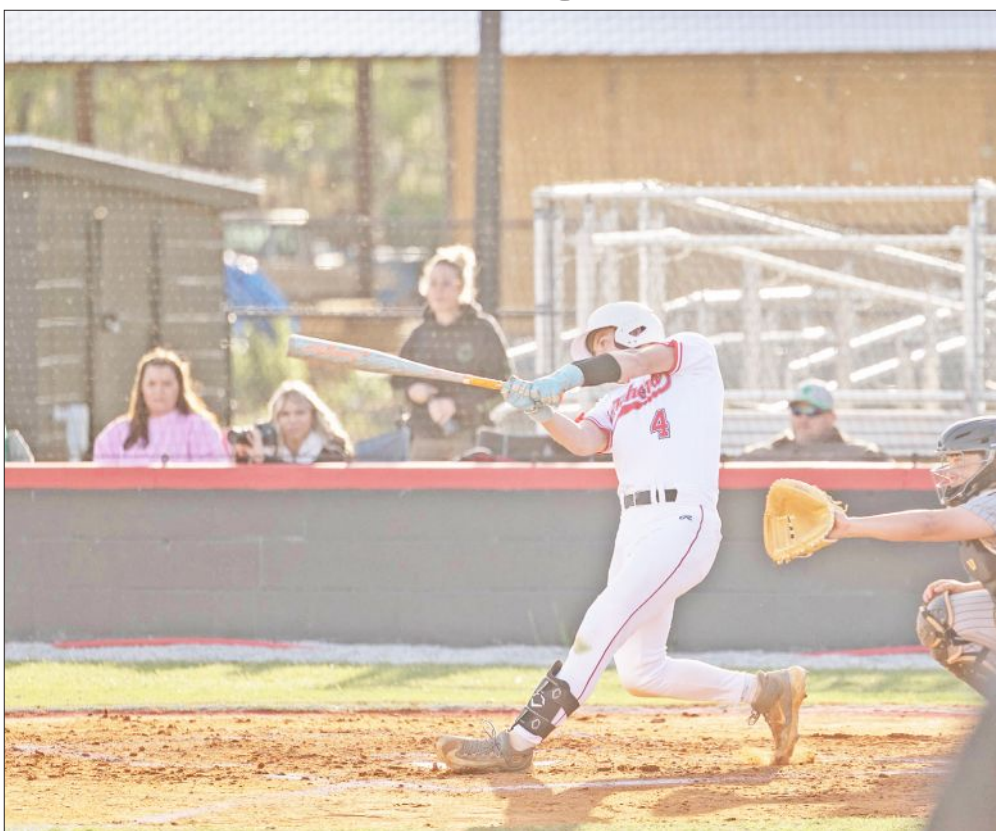

Clinch had 13 hits for the day, including two from Jake King (double), Tate Denmark, Dane Brown (double), and Weston Bennett. Others with hits included Sage Delk (triple), Braden Herlocker (double), Remington Wheeler, Rayce Godfrey and Joshua Delk.

Joshua Delk started on the hill, and went 2 1/3 innings, striking out four. He was relieved by Hunter Henderson, then Jake King for the final 3 2/3 innings. King only gave up one hit and struck out two.

It was all Panthers at Wheeler County Wednesday for a non-region match. Clinch had six runs in the first inning, then eight more in the second, giving up just one hit for the game in five innings.

At the plate, the Panthers had six hits and were walked 10 times. Rayce Godfrey went 2-for-4, while Weston Bennett had a double. Other hits came from Denmark, Wheeler and Herlocker.

Clinch led early, up 6-2 after three innings. But the Indians clawed back with a three-run fifth inning to cut the Panther lead to one. Going into the seventh, Clinch led

Clinch's Tate Denmark hits the ball during Tuesday's game against Echols County — Photo by Joy Sumner Photography.