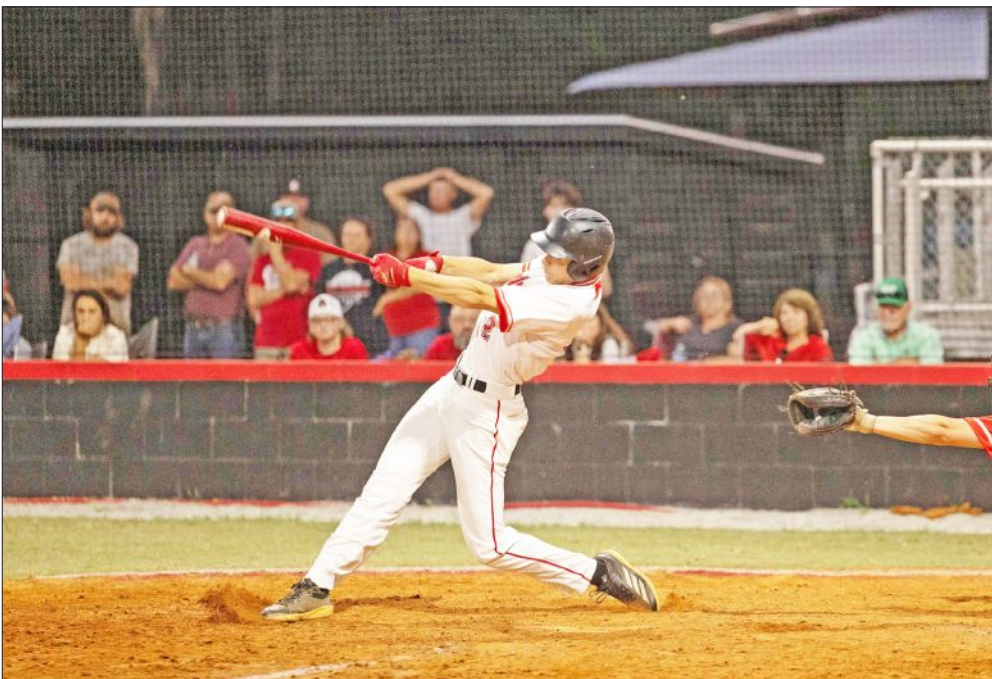

Tuesday at Cecil Barber Field vs. the Bulldogs, the visitors scored three in the second inning, and two more in the third, adding five in the seventh.

The Panthers went with a flurry of pitchers, including Weston Bennett, Remington Wheeler, Hunter Henderson, Joshua Delk and Jake King.

At the plate, King was hot, going 3-for-3, while Bennett, Wheeler and Joshua Delk all had hits.

The Panthers only had two more hits Thursday than Tuesday, but produced 16 more runs.

Turner and Clinch were tied 1-1 after the first inning. Then Clinch scored three in the second, four in the third, and eight runs in the fourth. Leading the way was King, Bennett and Rayce Godfrey, with two hits apiece, while Wheeler had a hit, and Dane Brown had a triple.

Bo Delk got the win on the hill, striking out seven and allowing one hit over four innings.

A vicious 12-run fourth inning proved to be the difference against Atkinson County Friday at Cecil Barber Field. The game was tied 6-6 going into the fourth, where the Panthers exploded to take control of the contest.

Tate Denmark started on the mound for Clinch, going 2 2/3 innings, with King finishing the last 2 1/3.

At the plate, King was 3-of-4, while Sage

Clinch's Dane Brown gets hold of a homer Friday against Atkinson County – Photo by Joy Sumner Photography.