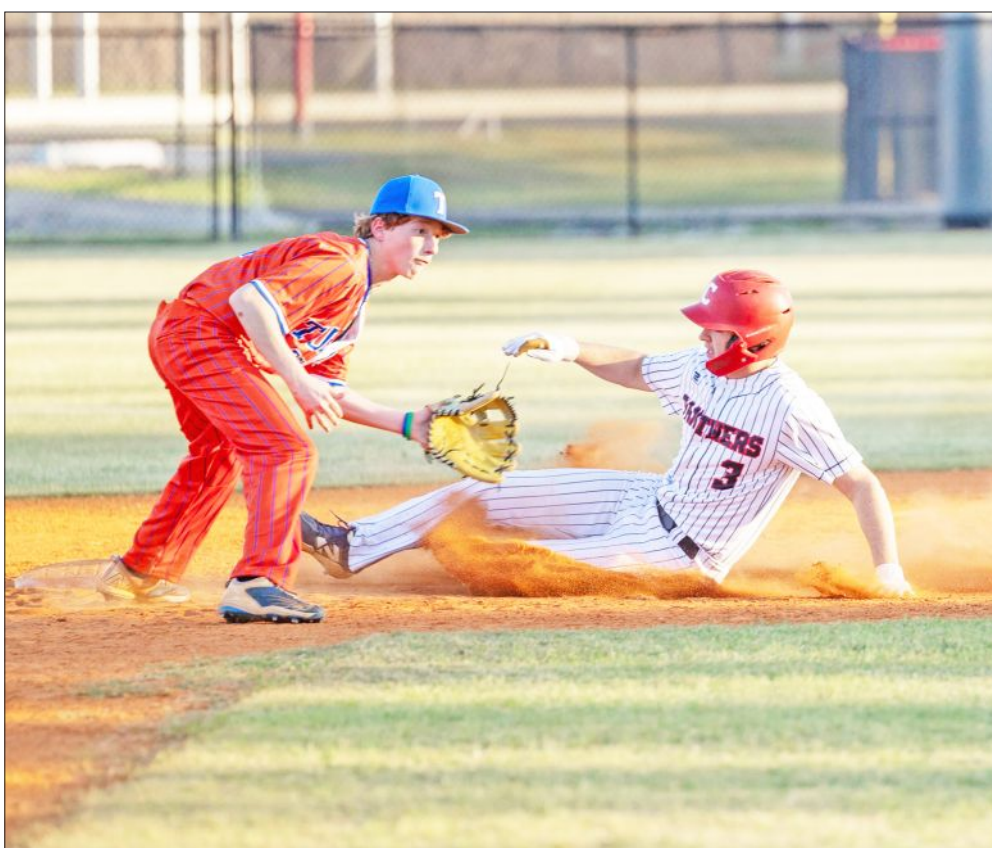

Clinch's Rayce Godfrey slides into second base against Turner County last week – Photo by Joy Sumner Photography.

we support your team.
because well, it's our team too.
simple human sense

Lutz, Brown, Peagler & Manley
INSURANCE AGENCY
28 E. Dame Avenue • Homerville
Call us at 912-487-5411

Auto-Owners
INSURANCE

Go Panthers!
Proud Supporters of Clinch County High

LEECONTAINER

Our Containers. Your Success.