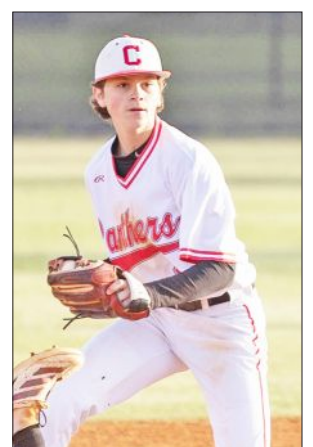

Jake King

Clinch Memorial Hospital
PHARMACY

Curbside Pickup
Quick Refills

Call 912-470-2359

Congratulations!