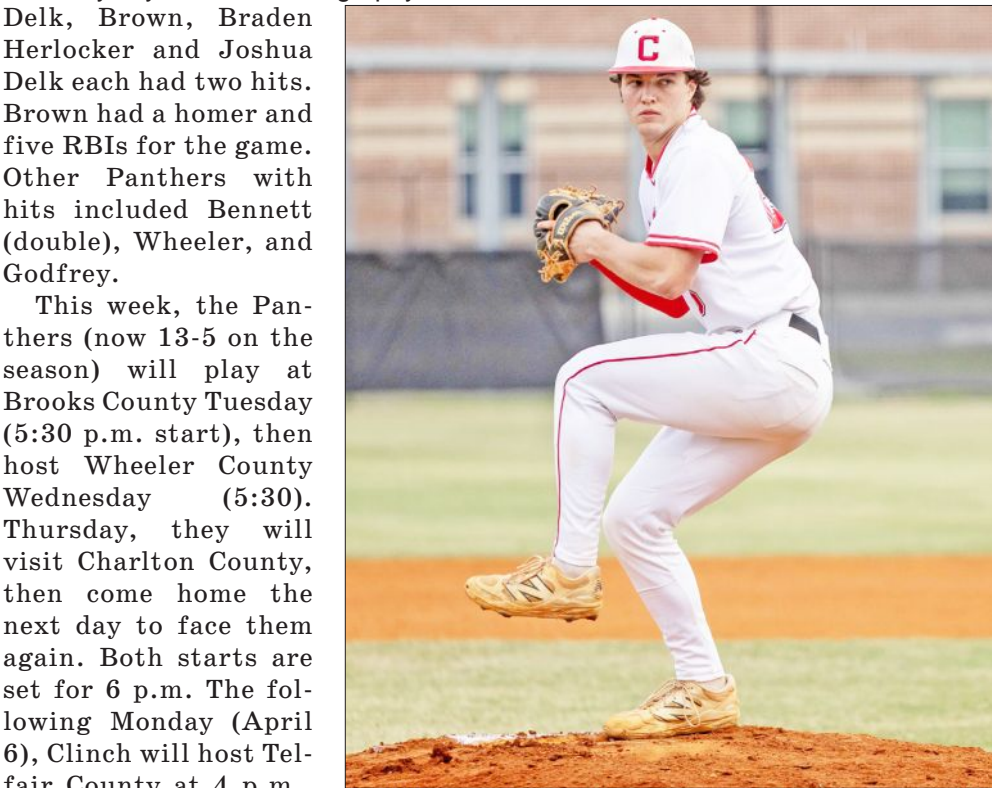

Tuesday at Cecil Barber Field vs. the Bulldogs, the visitors scored three in the second inning, and two more in the third, adding five in the seventh.

The Panthers went with a flurry of pitchers, including Weston Bennett, Remington Wheeler, Hunter Henderson, Joshua Delk and Jake King.

At the plate, King was hot, going 3-for-3, while Bennett, Wheeler and Joshua Delk all had hits.

The Panthers only had two more hits Thursday than Tuesday, but produced 16 more runs.

Turner and Clinch were tied 1-1 after the first inning. Then Clinch scored three in the second, four in the third, and eight runs in the fourth. Leading the way was King, Bennett and Rayce Godfrey, with two hits apiece, while Wheeler had a hit, and Dane Brown had a triple.

Bo Delk got the win on the hill, striking out seven and allowing one hit over four innings.

A vicious 12-run fourth inning proved to be the difference against Atkinson County Friday at Cecil Barber Field. The game was tied 6-6 going into the fourth, where the Panthers exploded to take control of the contest.

Tate Denmark started on the mound for Clinch, going 2 2/3 innings, with King finishing the last 2 1/3.

At the plate, King was 3-of-4, while Sage

Clinch's Dane Brown gets hold of a homer Friday against Atkinson County – Photo by Joy Sumner Photography.