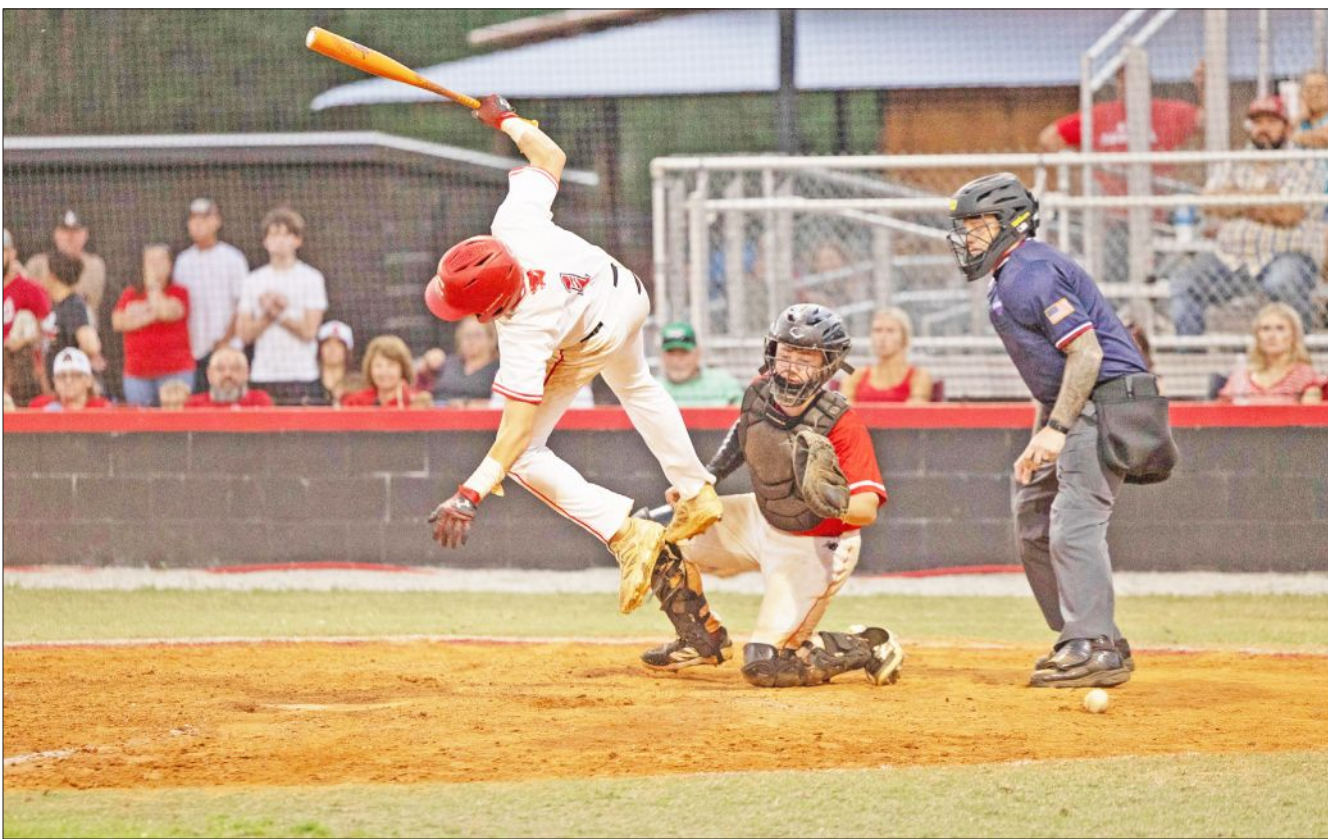

# Sports

Covering Kickoff to the Final Out in Clinch County Athletics

Clinch's Sage Delk jumps out of the way of a pitch Friday during action against Atkinson County at Cecil Barber Field – Photo by Joy Sumner Photography.

Tuesday at Cecil Barber Field vs. the Bulldogs, the visitors scored three in the second inning, and two more in the third, adding five in the seventh.

The Panthers went with a flurry of pitchers, including Weston Bennett, Remington Wheeler, Hunter Henderson, Joshua Delk and Jake King.

At the plate, King was hot, going 3-for-3, while Bennett, Wheeler and Joshua Delk all had hits.

The Panthers only had two more hits Thursday than Tuesday, but produced 16 more runs.

Turner and Clinch were tied 1-1 after the first inning. Then Clinch scored three in the second, four in the third, and eight runs in the fourth. Leading the way was King, Bennett and Rayce Godfrey, with two hits apiece, while Wheeler had a hit, and Dane Brown had a triple.

Bo Delk got the win on the hill, striking out seven and allowing one hit over four innings.

A vicious 12-run fourth inning proved to be the difference against Atkinson County Friday at Cecil Barber Field. The game was tied 6-6 going into the fourth, where the Panthers exploded to take control of the contest.