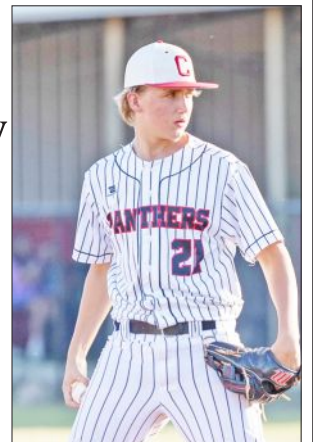

Congrats Bo,
from your friends at