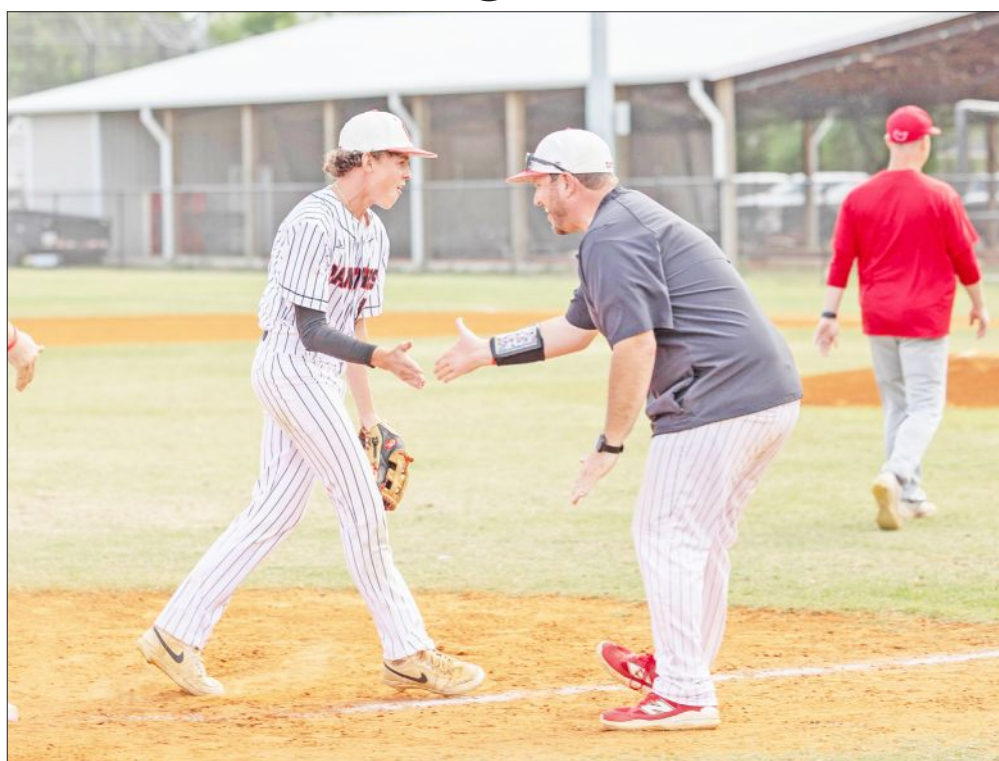

Clinch County head baseball coach Lee Douglas celebrates a play in the field Wednesday vs. Irwin County – Photo by Joy Sumner Photography.

added a run in the third inning and two more in the sixth. The Panthers were very efficient offensively, scoring eight runs on six hits.

Godfrey went 2-for-4 at the plate, while the Panthers also got hits from Sage Delk, Denmark, Wheeler and Her-

locker.

Dane Brown started on the mound, going three innings. He struck out six and allowed two hits. King relieved him and finished the game, striking out two and allowing three hits over four innings.

The Panthers will

finish out their regular season schedule this week with a trip to Lanier County Tuesday (6 p.m.), then visiting Telfair County Wednesday (5:30 p.m.), Turner County Thursday (6 p.m.), and at Pierce County Friday (6 p.m.).