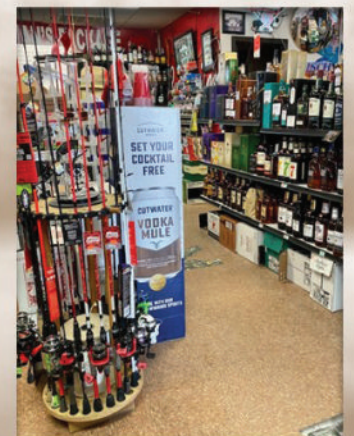

**SUNDAY
ALCOHOL
SALES!**

Woodsman's Package Inc.

BEER WINE LIQUOR

Check out our fully stocked beer cave!

**Just 14mi NE of
Izard County!**

**59 Fishermans St.
Norfolk, Ar 72568
870-499-7454**

Open
Monday- Wednesday 8am-9pm
Thursday-Saturday 8am-10pm
Sunday 10am-9pm

**We offer a wide selection
of fishing gear!**