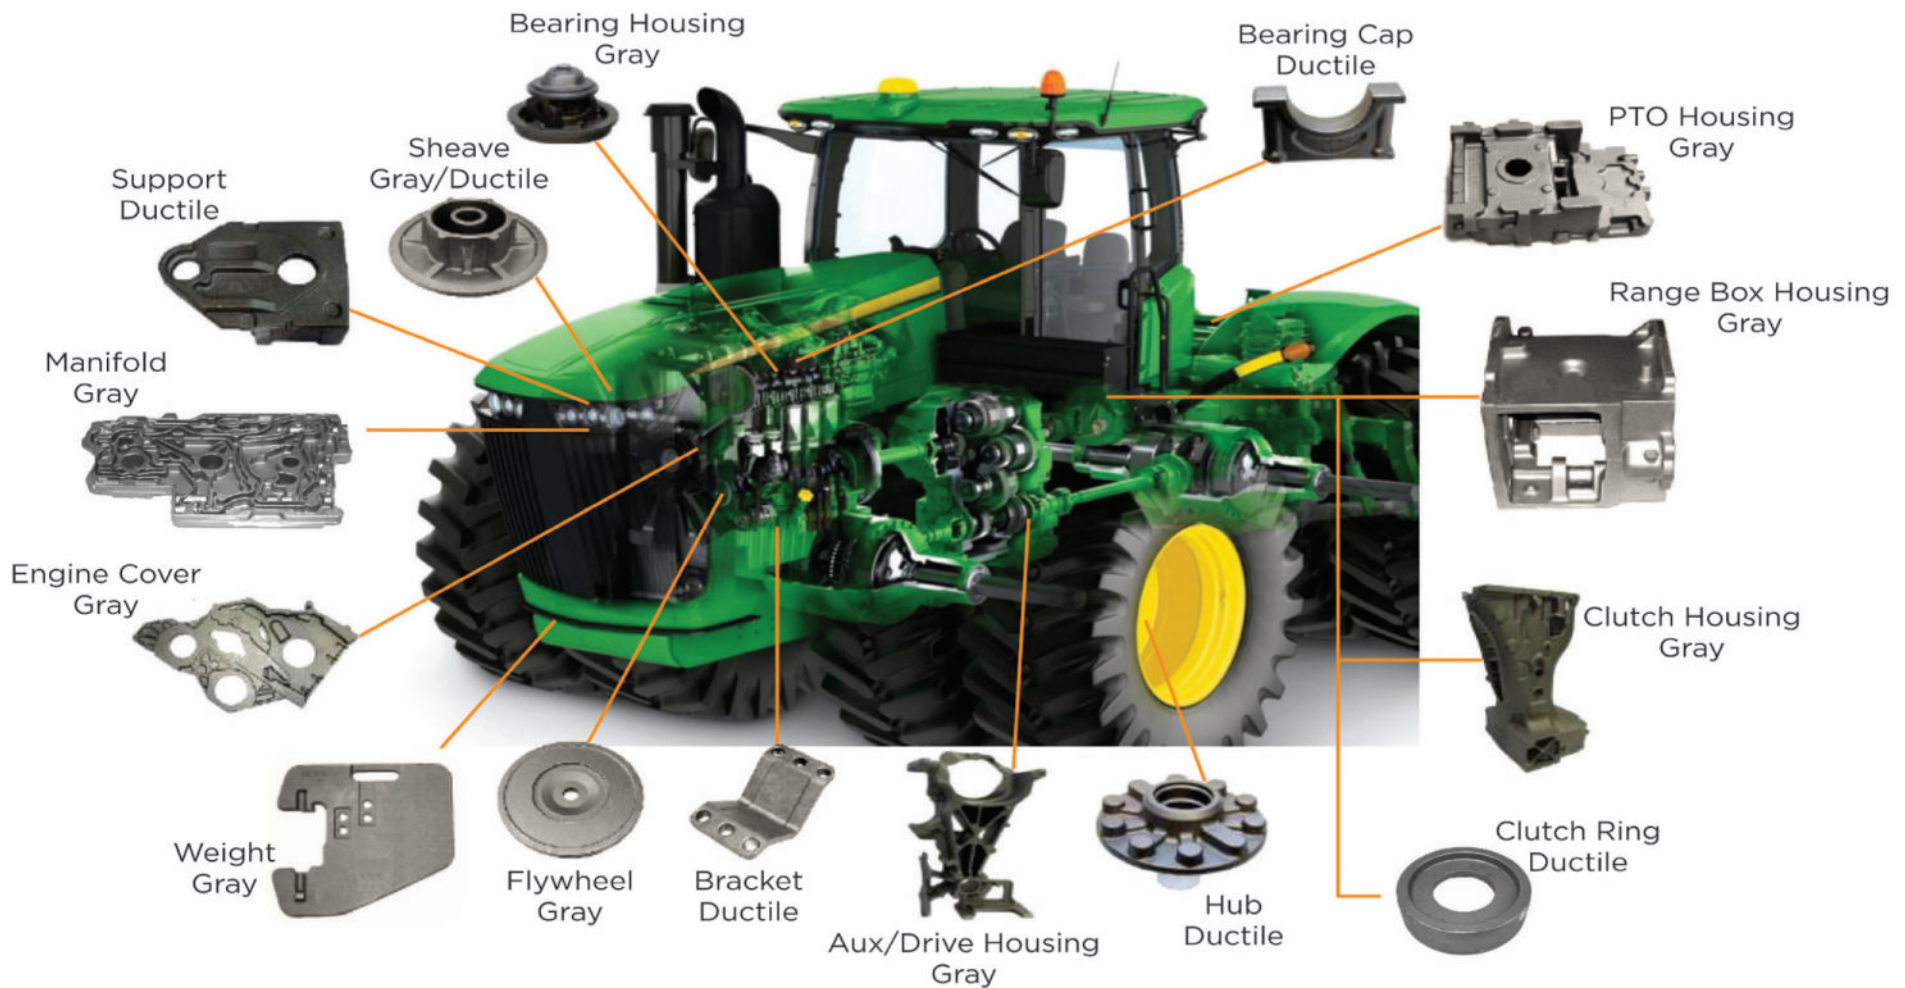

SUPPORTING FARMERS, FROM FOUNDRY TO FIELD.

Waupaca is proud to make the best quality parts for the equipment our farmers depend on and trust. You'll find Waupaca iron castings in everything you use from the tractor you drive and the diesel engine under the hood, to your combine and implement machinery.