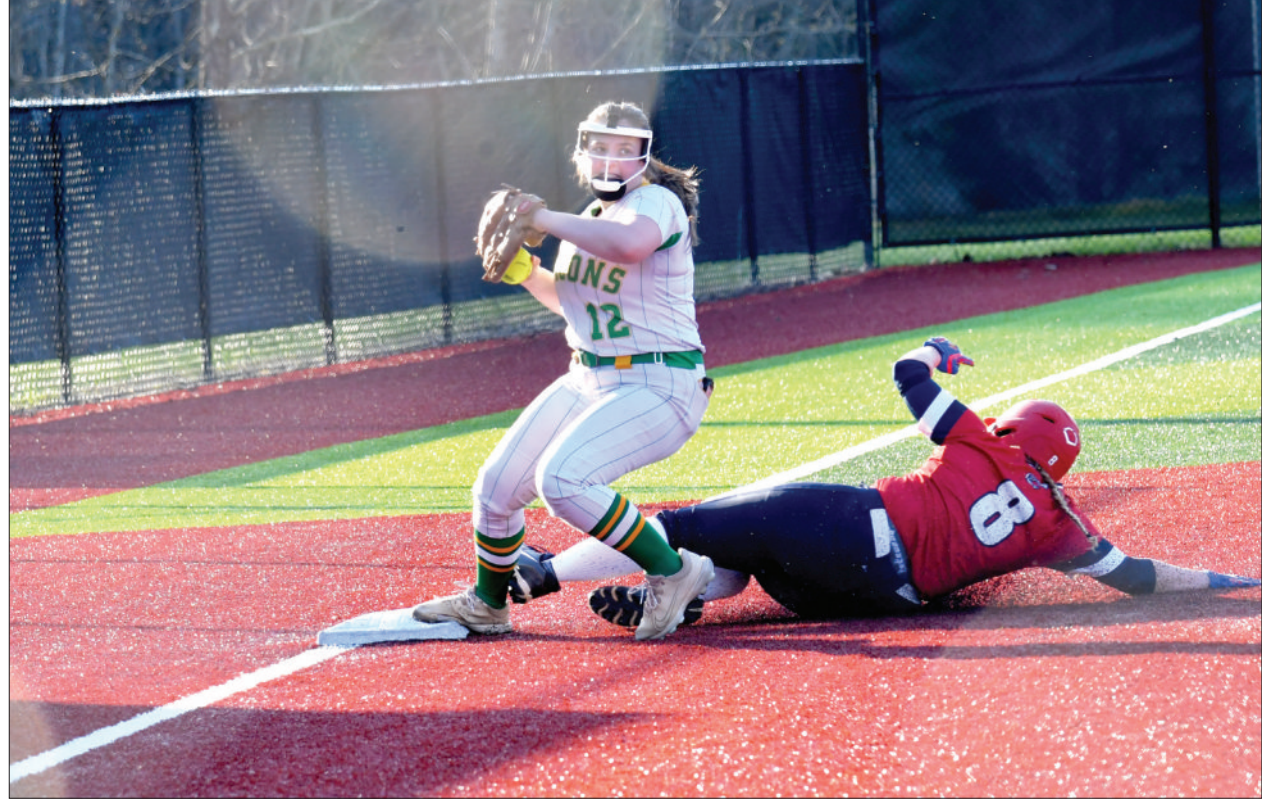

Russell County saved their most explosive inning for the fifth inning when they scored five runs.

The Lady Dragons scored all three of their runs in the bottom of the second inning.

Senior Ava Hickerson doubled to begin the inning and then scored when Kylee Hargan singled to right field.

With Marley Davis, a courtesy runner for the catcher Hayden Garrett, on second base and Hayli Milby on first, Carrington Jewell singled to load

Carrington Jewell makes a spectacular catch in center field against Russell County at American Legion Park.

Ava Hickerson holds the Lady Laker base runner at first base during last week's action against Russell County.

the bases.

With two errors, MacKenzie Johnson hit to the shortstop, who fumbled the ball, which allowed Davis and Milby to score. That was all the scoring for the Lady Dragons.

The game ended when Adair stranded a runner on third base in the seventh inning.

MacKenzie Johnson steps on the bag at third base before the runner arrives and then throws to first base to attempt a double play.