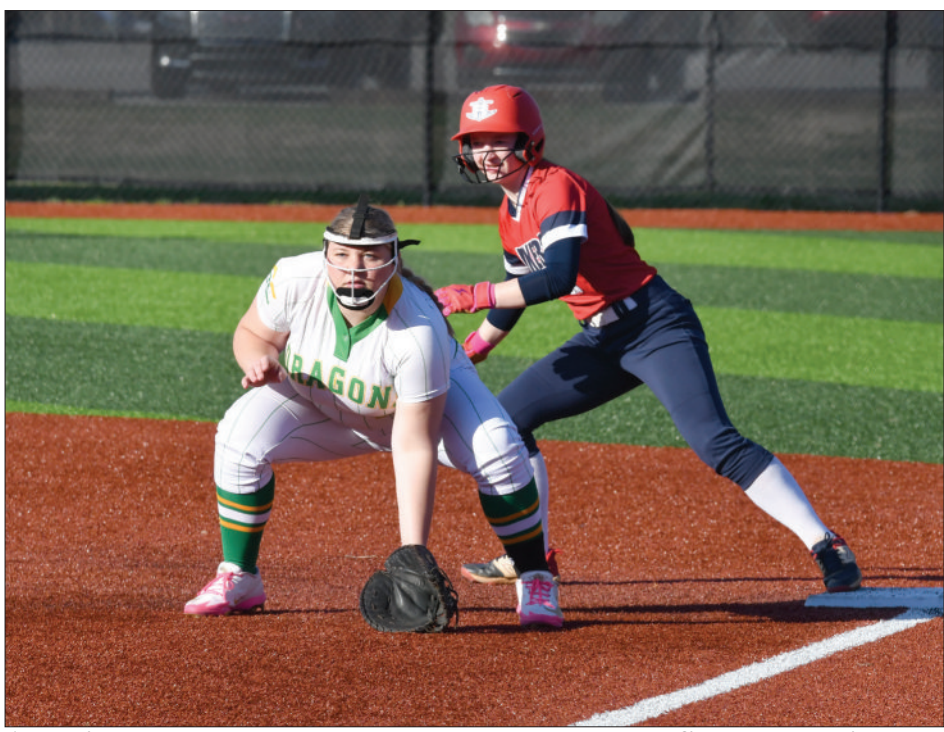

In the game with Adair County on Saturday, the Lady Dragons hit just .208 but scored enough runs to take home their first win of the season.

Russell County 15 Green County 3

The Lady Lakers jumped out to a quick start, scoring three runs in the top half of the first inning. They added two more runs in each of the next three innings as Green County struggled to score and also committed six errors in the game.

Russell County saved their most explosive inning for the fifth inning when they scored five runs.

The Lady Dragons scored all three of their runs in the bottom of the second inning.

Senior Ava Hickerson doubled to begin the inning and then scored when Kylee Hargan singled to right field.

With Marley Davis, a courtesy runner for the catcher Hayden Garrett, on second base and Hayli Milby on first, Carrington Jewell singled to load

Carrington Jewell makes a spectacular catch in center field against Russell County at American Legion Park.

Ava Hickerson holds the Lady Laker base runner at first base during last week's action against Russell County.

the bases.

With two errors, MacKenzie Johnson hit to the shortstop, who fumbled the ball, which allowed Davis and Milby to score. That was all the scoring for the Lady Dragons.