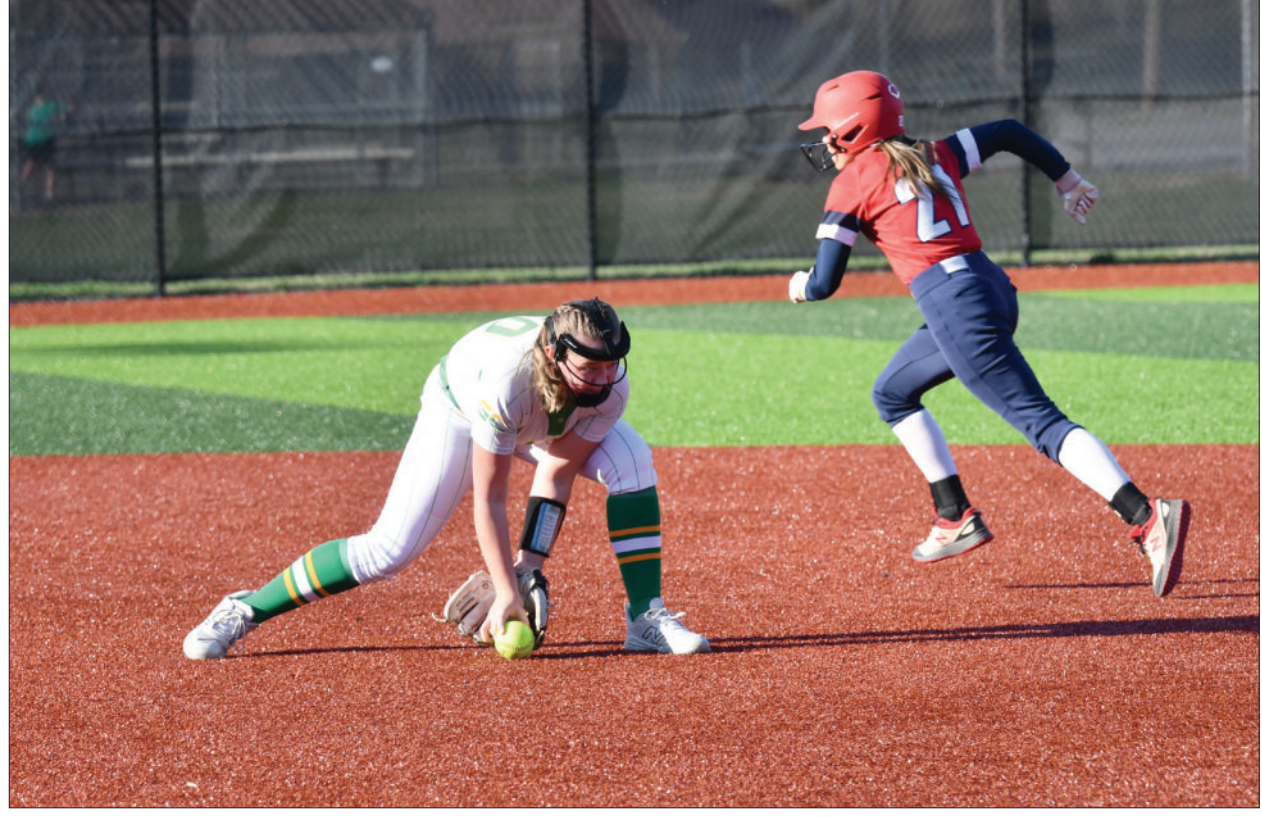

Kylee Hargan scoops up the ground ball in last week's game with Russell County.

Photos by Dale Curry