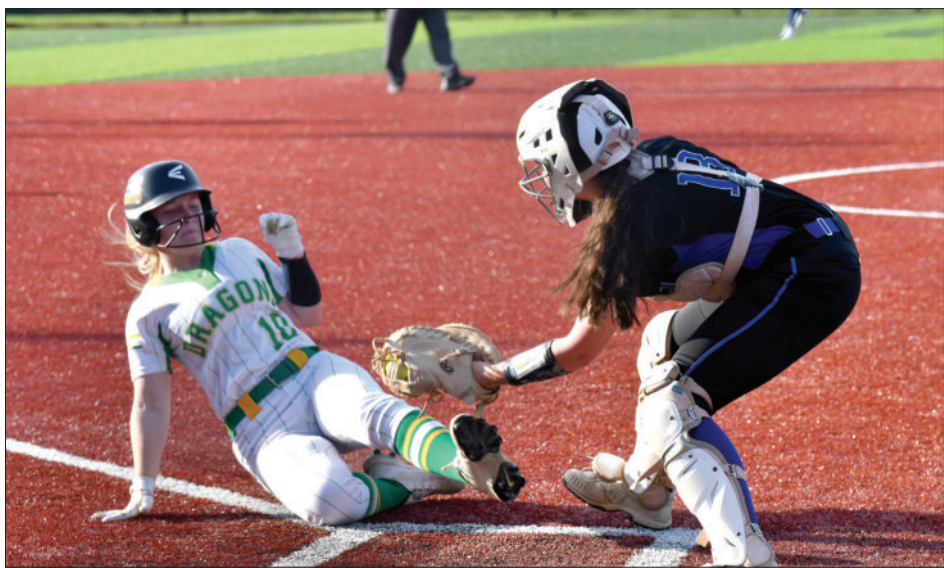

Hayli Milby almost slides in under the tag from the LaRue County catcher in a close play at home plate.

Carrington Jewell throws out the Pulaski County batter at first base during the first inning against the Maroons Friday night.