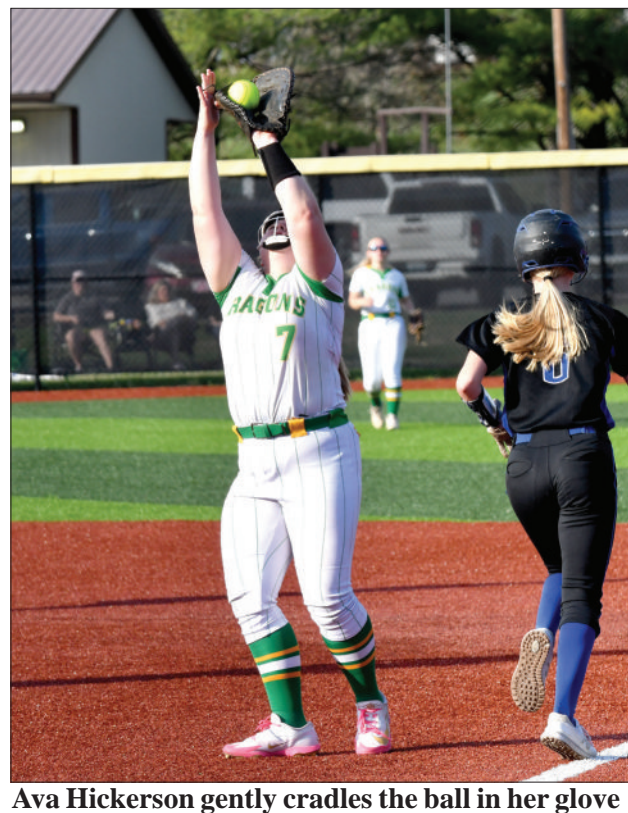

Ava Hickerson gently cradles the ball in her glove for the pop out at first base in the Lady Dragons' game with LaRue County.