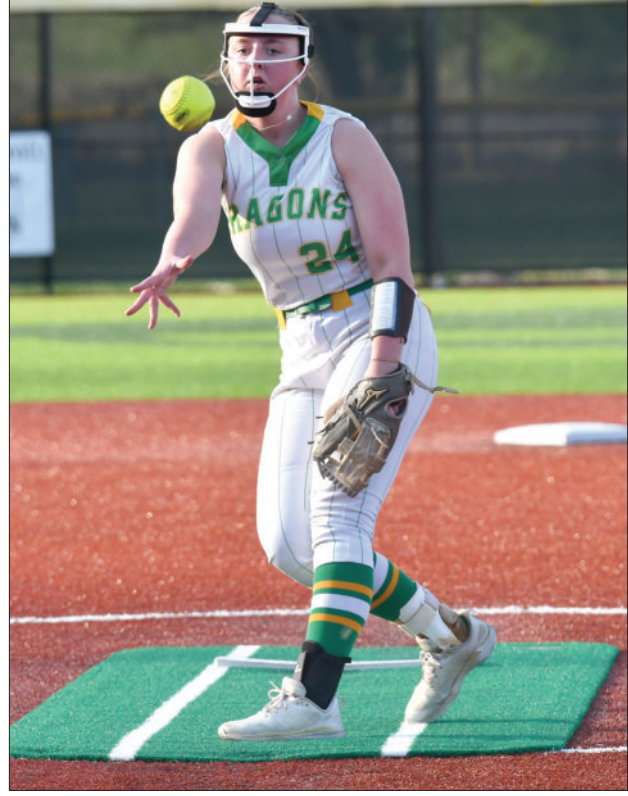

Hazel Sharpe pitched a complete game against Pulaski County Friday night but the Lady Dragons came out on the short end of the stick, 11-1, in five innings.

Photos by Dale Curry

week:

Doubles—Garrett, Johnson, Hazel Sharpe

Last week's pitching stats:

Hazel Sharpe—30 innings, 49 hits, 49 runs, 24 walks, 12 strikeouts.

The Lady Dragons play at home tomorrow and Friday. Tomorrow, they are scheduled to play Edmonson County in a doubleheader beginning at 1:00 p.m. Friday, they take on Meade County in a game beginning at 5:00 p.m.