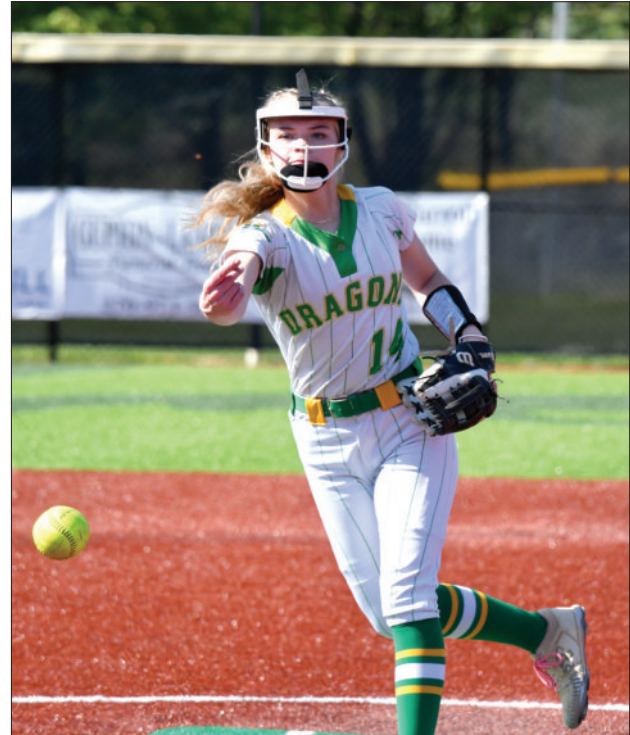

Meade County 12 Green County 0

Despite getting no hits in the game, the Lady Dragons had three runners on base in this shutout win for Meade County.

Johnson was hit by a pitch in the fourth inning and Hazel Sharpe got on by an error but that ended with no score.

In the bottom of the sixth inning, Brooklyn Jewell got on base by an error and then reached second on the same error.

Meade County scored two runs in the third and fourth innings, added another

one in the fifth and then exploded for seven runs in the sixth inning to run-rule the Lady Dragons in the second consecutive game.

Hitting stats for last week's games:

Hazel Sharpe—3 of 7, Milby—3 of 8, Johnson—2 of 8, Hickerson—1 of 4, Marley Davis—1 of 5, Garrett—1 of 8, Hargan—1 of 8, Brooklyn Jewell—1 of 9, Jaidyn Darnell—0 of 1, Carrington Jewell—0 of 4, Kaylee Sharpe—0 of 5.

Pitching stats for last week:

Izzy Davis—7 innings, 7 hits, 6 runs, 4 walks, 5 strikeouts

Kaylee Sharpe—6 innings, 7 hits, 11 runs, 1 walk, 3 strikeouts

Hazel Sharpe—6 innings, 16 hits, 12 runs, 3 strikeouts

Green County has two more home games this week. Tomorrow night they host Barren County and Friday night they will take on Marion County. Then next week on Monday night, they play Elizabethtown at home.

Kaylee Sharpe pitched all six innings for the Lady Dragons in the second game of the doubleheader against Edmonson County Thursday afternoon.