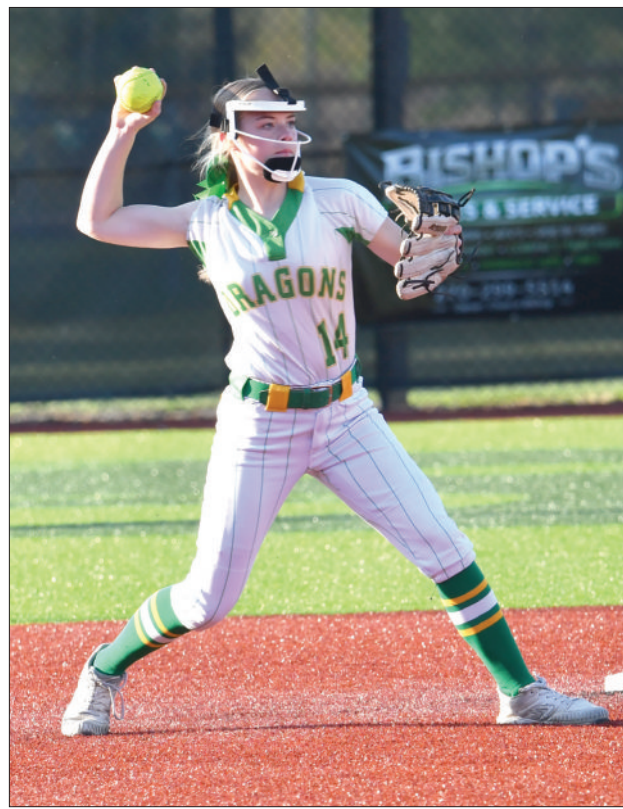

Hargan was perfect at the plate, going three for three in the game.

Head Coach Jeff Wright again switched the lineup around, trying to find a combination that would work for the Lady Dragons' advantage.

LaRue County had two big innings in the game, scoring five runs

in the bottom of the second, six runs in the bottom of the fourth and then in the bottom of the fifth inning, LaRue scored three more runs to cap off the 14-14 win.

Barren County 11 Green County 0

The Lady Dragon bats were all but silent in this game as only two players were able to put the ball into play. Hargan and Hayli Milby hit singles for the team and Hazel Sharpe was hit by a pitch but no Green County runner made it past first base in the game.

The Barren County batters, however, had 13 hits, resulting in 11 runs in the five-inning game.

Green County 10 Marion County 0

Friday night, the Lady Dragons regrouped and beat up on Marion County as they defeated the visiting Lady Knights 10-0. This broke a four-game losing streak for the Lady Dragons.

Green County scored in every inning except the first inning, but Hazel Sharpe pitched a one-hitter from the mound as the Lady Dragon defense completely shut down the Lady Knights. She also leads Green County with a batting average of .500 after this game.

Every hit for the Lady Dragons was a single, but the hits came at just the right time, and the aggressive base running was spot on.

Hitting stats for last

Kaylee Sharpe throws out the Barren County batter in a game last week. The Lady Dragons fell 11-0 to the Trojanettes.