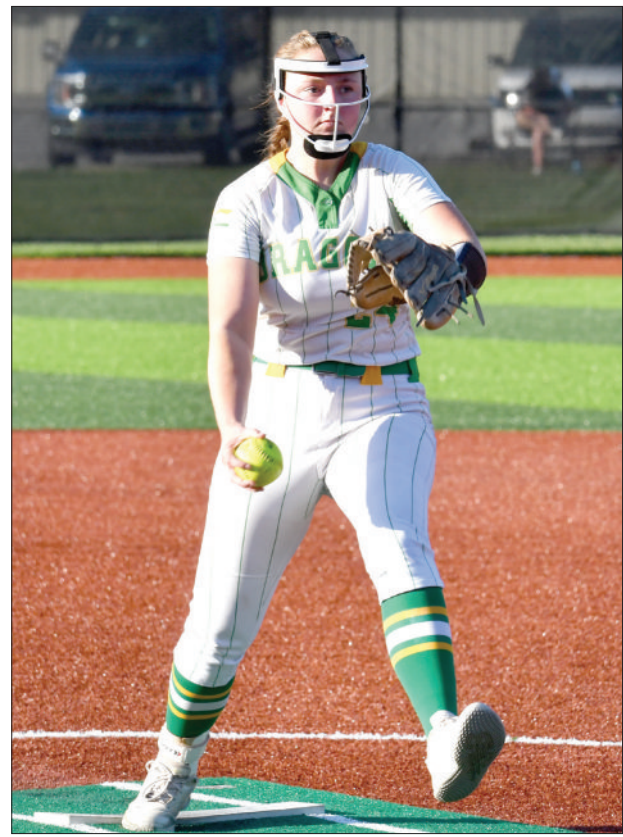

Hazel Sharpe pitched the entire game against Barren County last week. Green County lost 11-0.