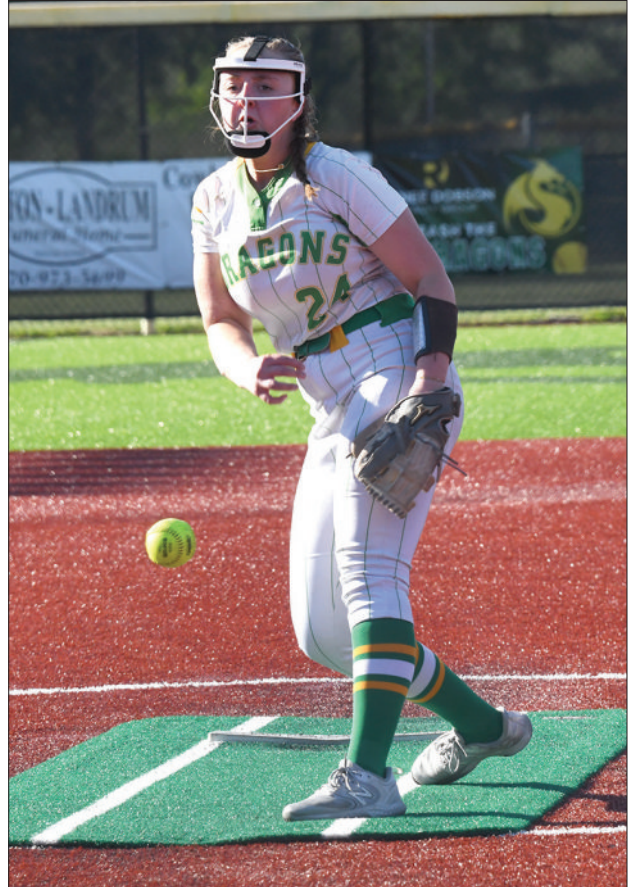

Hazel Sharpe pitched seven innings for the Dragons in their 4-2 loss to Taylor County Thursday night.

gan—0 of 1, Kathryn Robertson—0 of 3, Kaylee Sharpe—0 of 6, Hayli Milby—0 of 11. Extra base hits: Doubles—Hargan, Hickerson, Johnson, H. Sharpe Home runs—Hickerson Last week's pitching stats: H. Sharpe—11.2 in-

nings, 22 hits, 14 runs, 3 walks, 1 strikeout. Ava Kate Sprawls—10 innings, 12 hits, 7 runs, 1 walk, 3 strikeouts. Izzy Davis—3 innings, 2 hits, 1 run, 2 walks, 1 strikeout. A complete story about the 18th District Tournament will be in next week's paper.