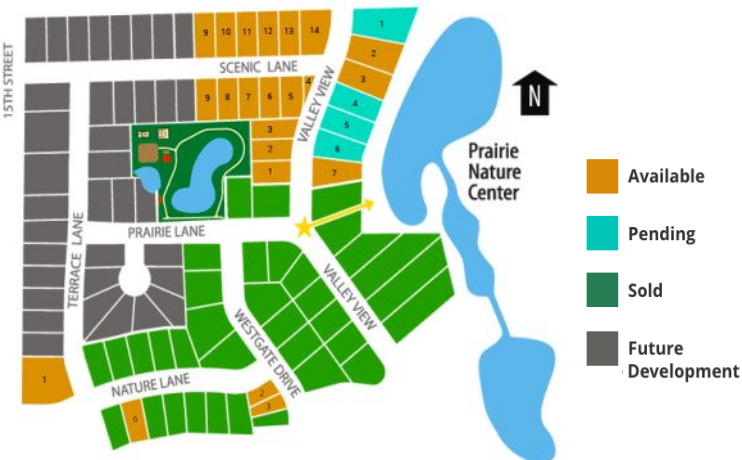

Contact Us For A Tour Of Hawley And
Prairie Hills Estates
701 318-2042
Or Go To
www.prairiehillsestates.com